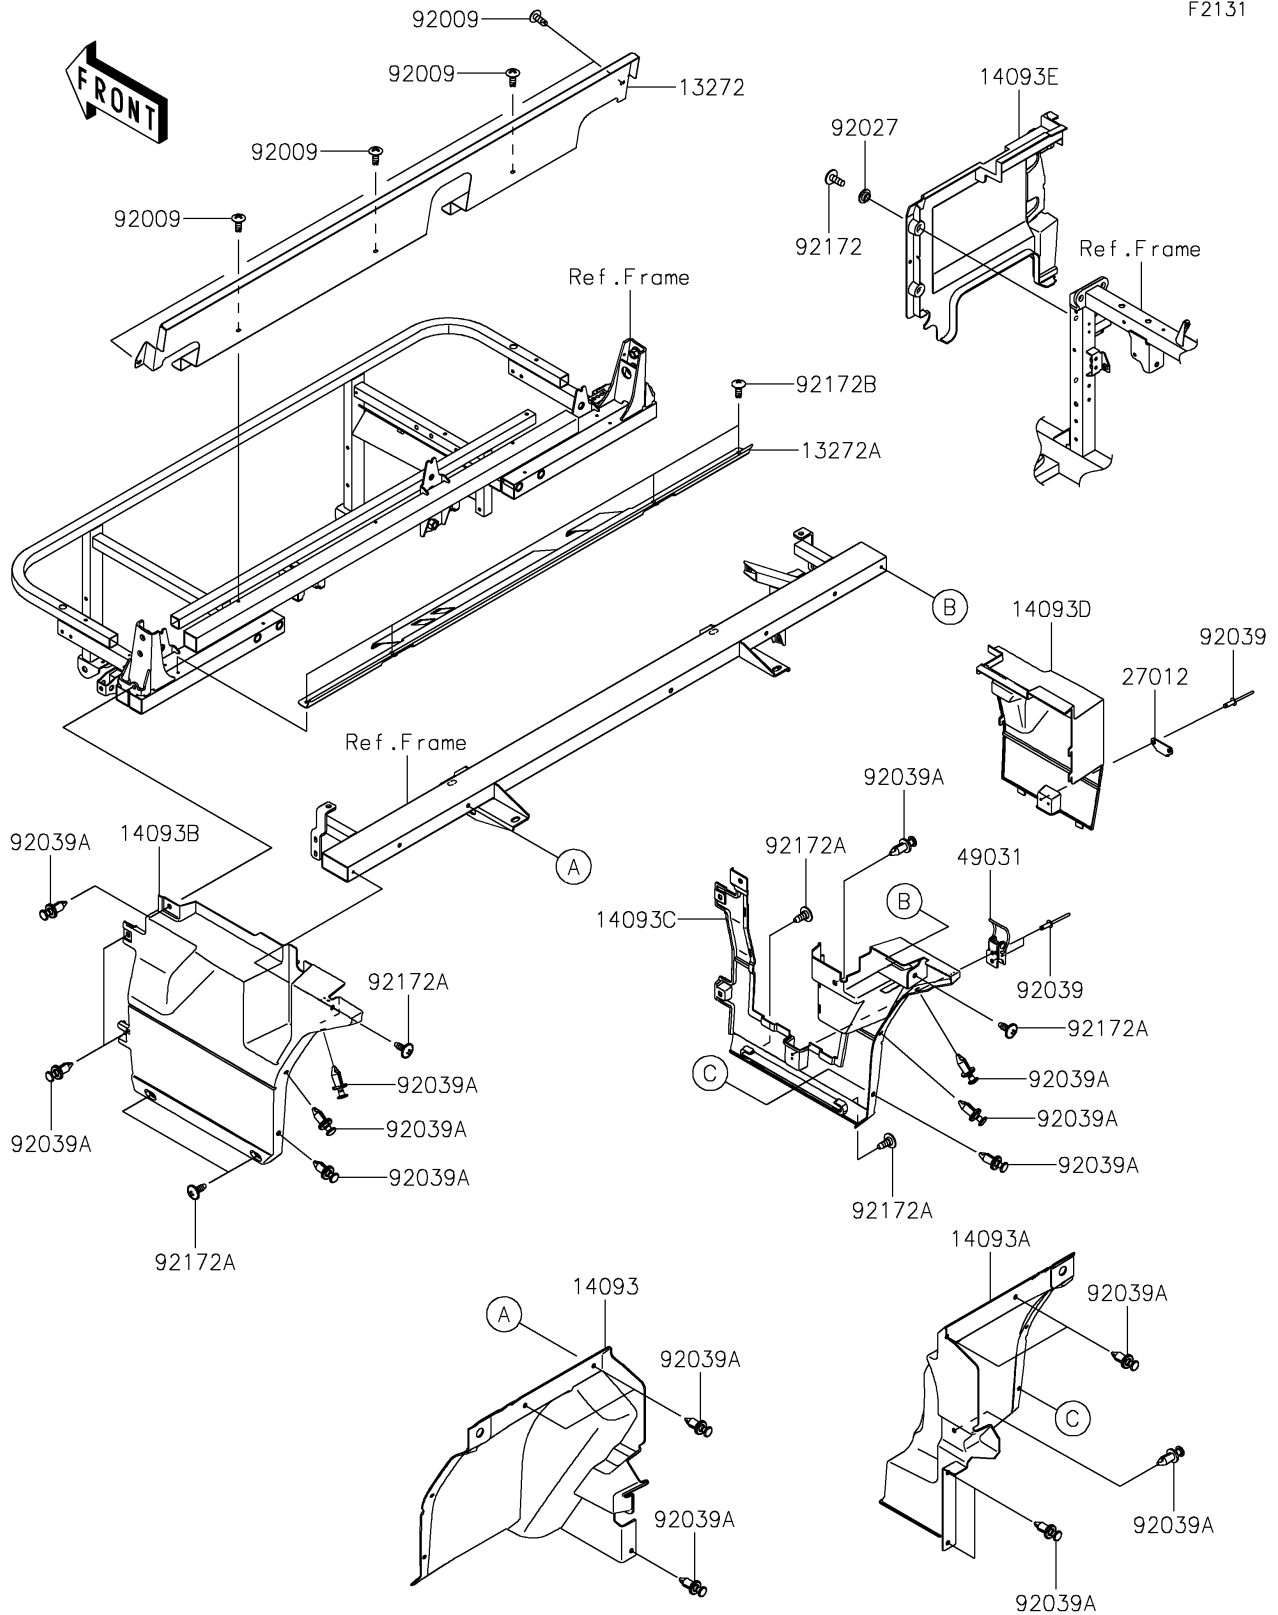

2024 MULE PRO-FXR™ 1000 PARTS DIAGRAM

Frame Fittings(Rear)

F2131

2024 MULE PRO-FXR™ 1000 PARTS LIST

Frame Fittings(Rear)

| ITEM NAME | PART NUMBER | QUANTITY |
|--------------------------------------|-------------|----------|
| PLATE,SEAT BACK,UPP (Ref # 13272) | 13272-2319 | 1 |
| PLATE,SEAT BACK,LWR (Ref # 13272A) | 13272-4147 | 1 |
| COVER,RR,FLOOR,MUD,LH (Ref # 14093) | 14093-0388 | 1 |
| COVER,RR,FLOOR,MUD,RH (Ref # 14093A) | 14093-0389 | 1 |
| COVER,RR SIDE,LH (Ref # 14093B) | 14093-0591 | 1 |
| COVER,RR SIDE,RH (Ref # 14093C) | 14093-0592 | 1 |
| COVER,A/C,RH (Ref # 14093D) | 14093-0593 | 1 |
| COVER,FR ENG (Ref # 14093E) | 14093-0594 | 1 |
| HOOK,STRIKER (Ref # 27012) | 27012-0806 | 1 |
| LATCH,TOGGLE (Ref # 49031) | 49031-0015 | 1 |
| SCREW,TAPPING,6X16 (Ref # 92009) | 92009-1166 | 5 |
| COLLAR,L=4.6 (Ref # 92027) | 92027-1168 | 2 |
| RIVET (Ref # 92039) | 92039-0747 | 4 |
| RIVET (Ref # 92039A) | 92039-0865 | 21 |
| SCREW,6X16 (Ref # 92172) | 92172-0236 | 2 |
| SCREW,6X16 (Ref # 92172A) | 92172-0711 | 6 |
| SCREW,TAPPING,6X16 (Ref # 92172B) | 92172-0739 | 4 |