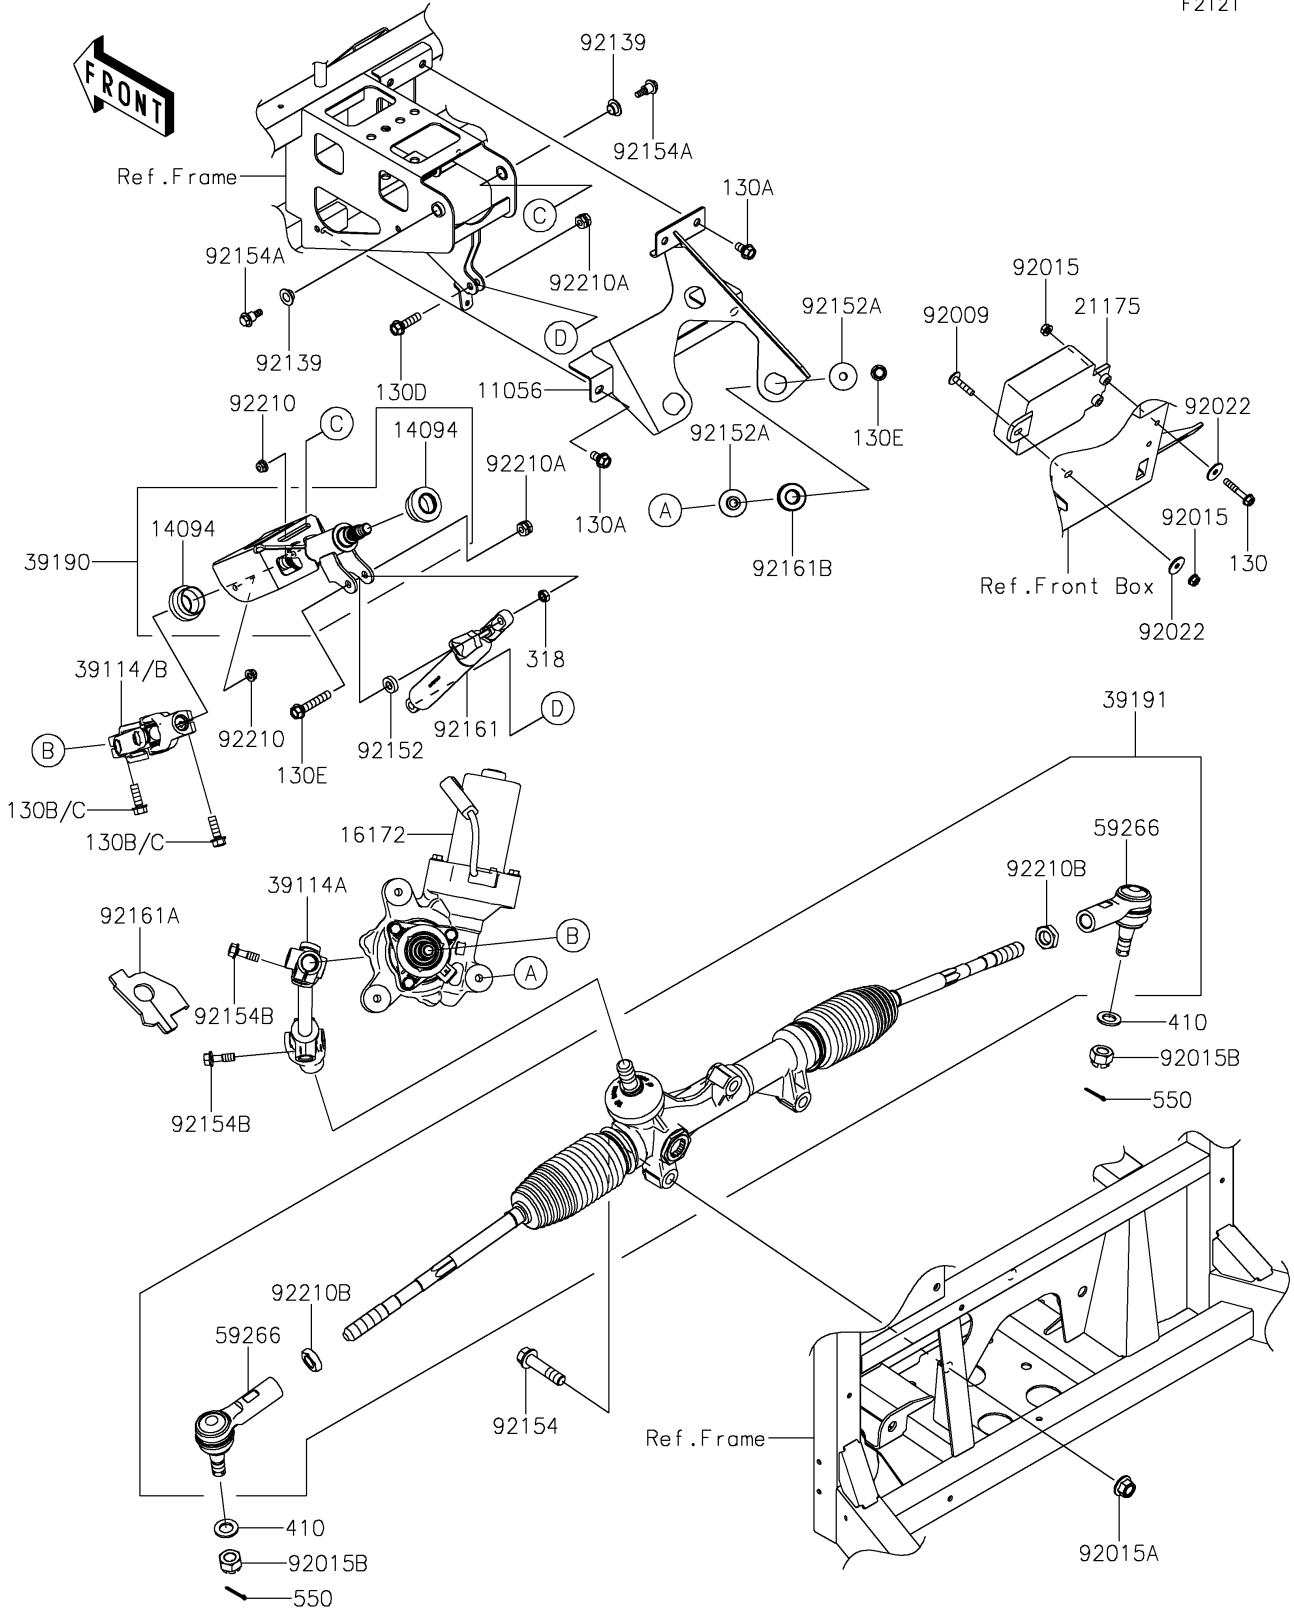

# 2025 MULE PRO-FXR 1000 PARTS DIAGRAM

## Steering Shaft

F2121

### Steering Shaft

ITEM NAME	PART NUMBER	QUANTITY
BRACKET (Ref # 11056)	11056-2838	1
COVER,STEERING SHAFT (Ref # 14094)	14094-0322	2
ACTUATOR,EPS (Ref # 16172)	16172-0557	1
CONTROL UNIT-ELECTRONIC,EPS (Ref # 21175)	21175-0969	1
SHAFT-COMP-STRG (Ref # 39114)	39114-0019	1
SHAFT-COMP-STRG (Ref # 39114A)	39114-0045	1
SHAFT-COMP-STRG,UPP (Ref # 39114B)	39114-0048	1
SHAFT-ASSY-STEERING (Ref # 39190)	39190-0022	1
GEAR-ASSY-STEERING (Ref # 39191)	39191-0039	1
JOINT-BALL (Ref # 59266)	59266-0771	2
SCREW,6X28,BLACK (Ref # 92009)	92009-1400	1
NUT,FLANGED,6MM (Ref # 92015)	92015-1367	3
NUT,LOCK,FLANGED,12MM (Ref # 92015A)	92015-1433	3
NUT,CASTLE,14MM (Ref # 92015B)	92015-1841	2
WASHER,6.5X22X1.6 (Ref # 92022)	92022-237	3
BUSHING (Ref # 92139)	92139-0230	2
COLLAR,8.2X18X5 (Ref # 92152)	92152-1848	1
COLLAR,8.5X30X10.6 (Ref # 92152A)	92152-2149	6
BOLT,FLANGED,12X50 (Ref # 92154)	92154-1008	3
BOLT,6X21.5 (Ref # 92154A)	92154-1320	2
BOLT (Ref # 92154B)	92154-4224	2
DAMPER,GAS SPRING (Ref # 92161)	92161-1825	1
DAMPER (Ref # 92161A)	92161-2492	1
DAMPER,ACTUATOR (Ref # 92161B)	92161-7517	3
NUT,LOCK,FLANGED,6MM (Ref # 92210)	92210-0303	2
NUT,HARD LOCK,8MM (Ref # 92210A)	92210-0934	2
NUT (Ref # 92210B)	92210-1933	2
BOLT-FLANGED,6X35 (Ref # 130)	130BA0635	2
BOLT-FLANGED,8X14 (Ref # 130A)	130BA0814	4

### Steering Shaft

ITEM NAME	PART NUMBER	QUANTITY
BOLT-FLANGED,8X25 (Ref # 130B)	130BA0825	2
BOLT-FLANGED,8X25 (Ref # 130C)	130CA0825	2
BOLT-FLANGED,8X30 (Ref # 130D)	130CA0830	1
BOLT-FLANGED,8X45 (Ref # 130E)	130CA0845	4
NUT-HEX-SMALL,8MM (Ref # 318)	318BA0800	1
WASHER-PLAIN-SMALL,14MM (Ref # 410)	410AA1400	2
PIN-COTTER,3.0X25 (Ref # 550)	550AA3025	2