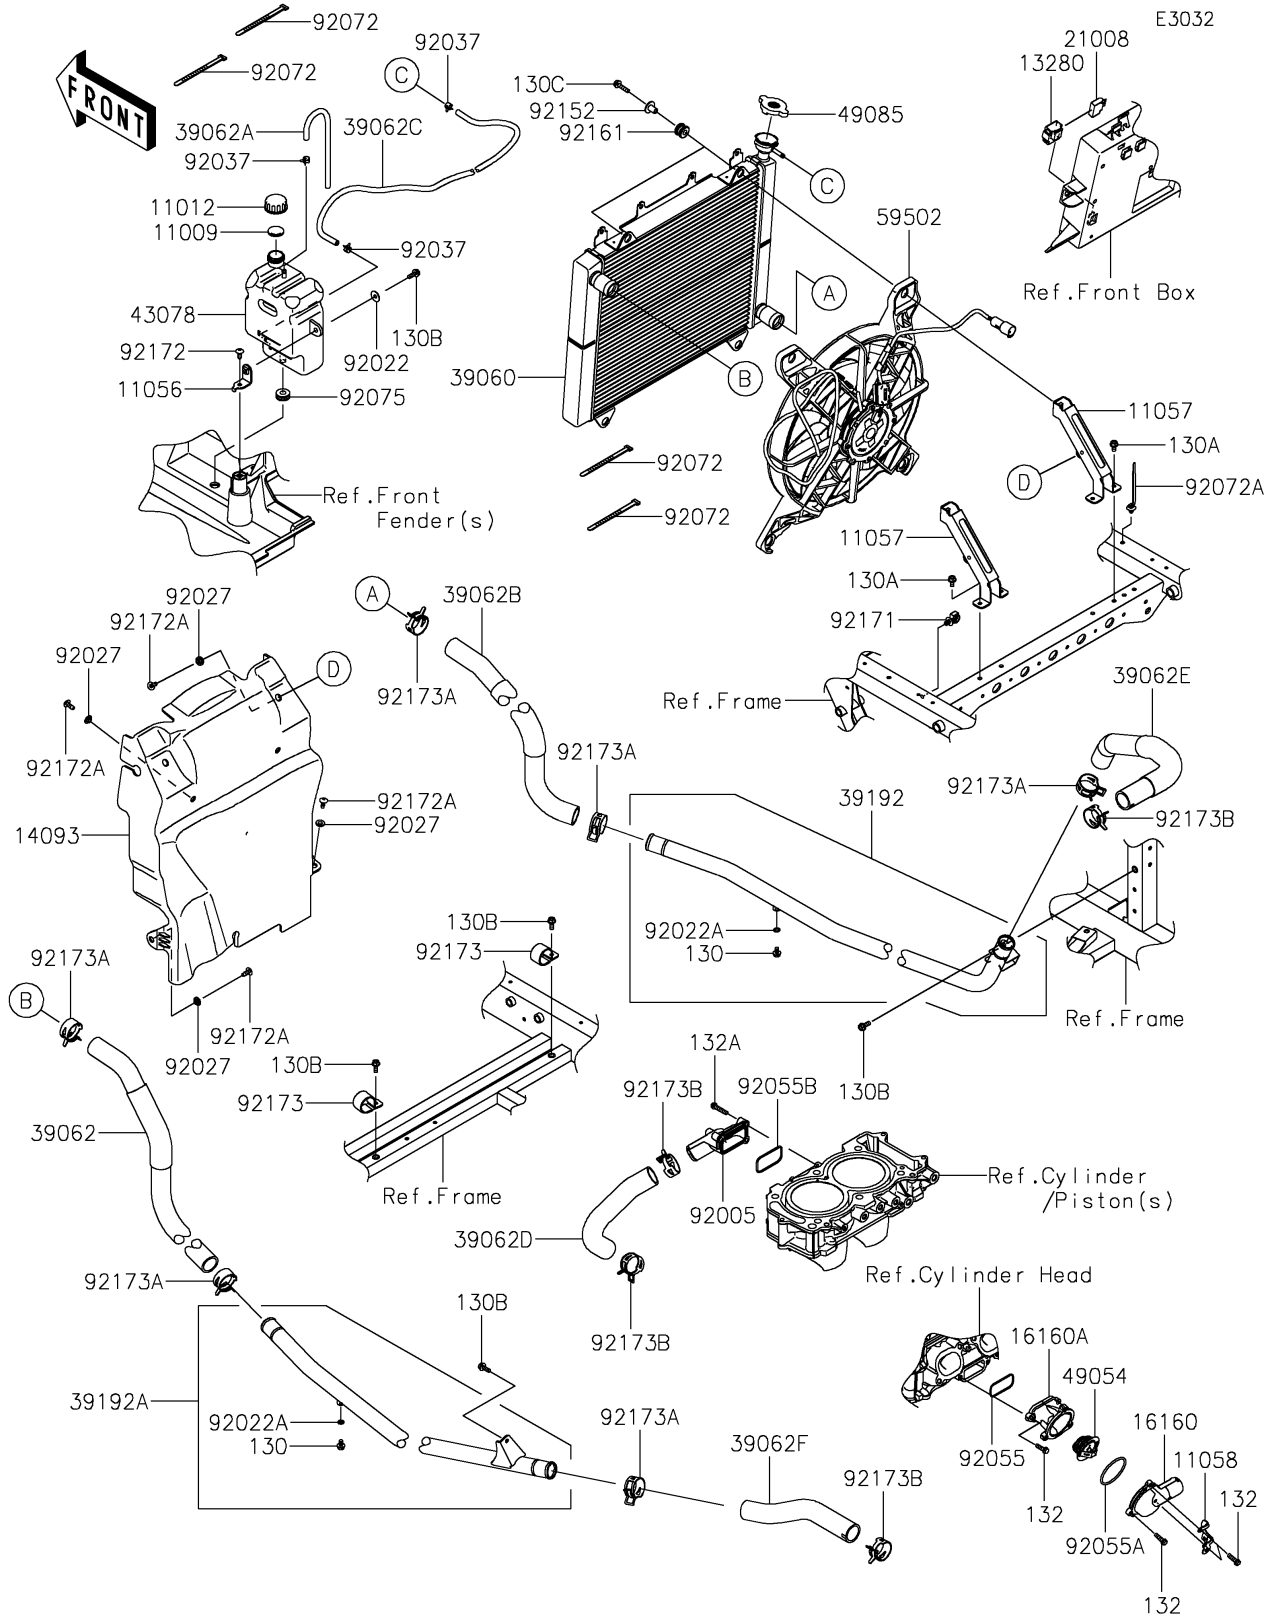

2026 MULE PRO-FXR[™] 1000 PARTS DIAGRAM

Radiator

2026 MULE PRO-FXR™ 1000 PARTS LIST

Radiator

ITEM NAME	PART NUMBER	QUANTITY
GASKET,RESERVOIR TANK CAP (Ref # 11009)	11009-1145	1
CAP (Ref # 11012)	11012-1084	1
BRACKET,RESERVOIR (Ref # 11056)	11056-3856	1
BRACKET,RADIATOR (Ref # 11057)	11057-0774	2
BRACKET (Ref # 11058)	11058-0325	1
HOLDER,BREAKER (Ref # 13280)	13280-0898	1
COVER,RADIATOR BACK (Ref # 14093)	14093-1391	1
BODY,THERMOSTAT COVER (Ref # 16160)	16160-0839	1
BODY,THERMOSTAT (Ref # 16160A)	16160-0840	1
BREAKER,RAD.FAN,20A (Ref # 21008)	21008-0015	1
RADIATOR (Ref # 39060)	39060-0753	1
HOSE-COOLING,RADIATOR IN (Ref # 39062)	39062-0650	1
HOSE-COOLING,OVER FLOW (Ref # 39062A)	39062-0696	1
HOSE-COOLING,RADIATOR OUT (Ref # 39062B)	39062-0777	1
HOSE-COOLING,RAD-RESERVOIR (Ref # 39062C)	39062-0985	1
HOSE-COOLING,W/PUMP-ENGINE (Ref # 39062D)	39062-0987	1
HOSE-COOLING,ENGINE OUT (Ref # 39062E)	39062-0988	1
HOSE-COOLING,ENGINE IN (Ref # 39062F)	39062-0989	1
PIPE-WATER,RH (Ref # 39192)	39192-0633	1
PIPE-WATER,LH (Ref # 39192A)	39192-0716	1
RESERVOIR (Ref # 43078)	43078-0571	1
THERMOSTAT (Ref # 49054)	49054-0015	1
CAP-ASSY-PRESSURE (Ref # 49085)	49085-0019	1
FAN-ASSY (Ref # 59502)	59502-0641	1
FITTING (Ref # 92005)	92005-1445	1
WASHER,PLAIN,6.5X20X1 (Ref # 92022)	92022-165	1
WASHER,6.2X11X1 (Ref # 92022A)	92022-304	2
COLLAR,L=4.6 (Ref # 92027)	92027-1168	6
CLAMP,TUBE (Ref # 92037)	92037-1461	3