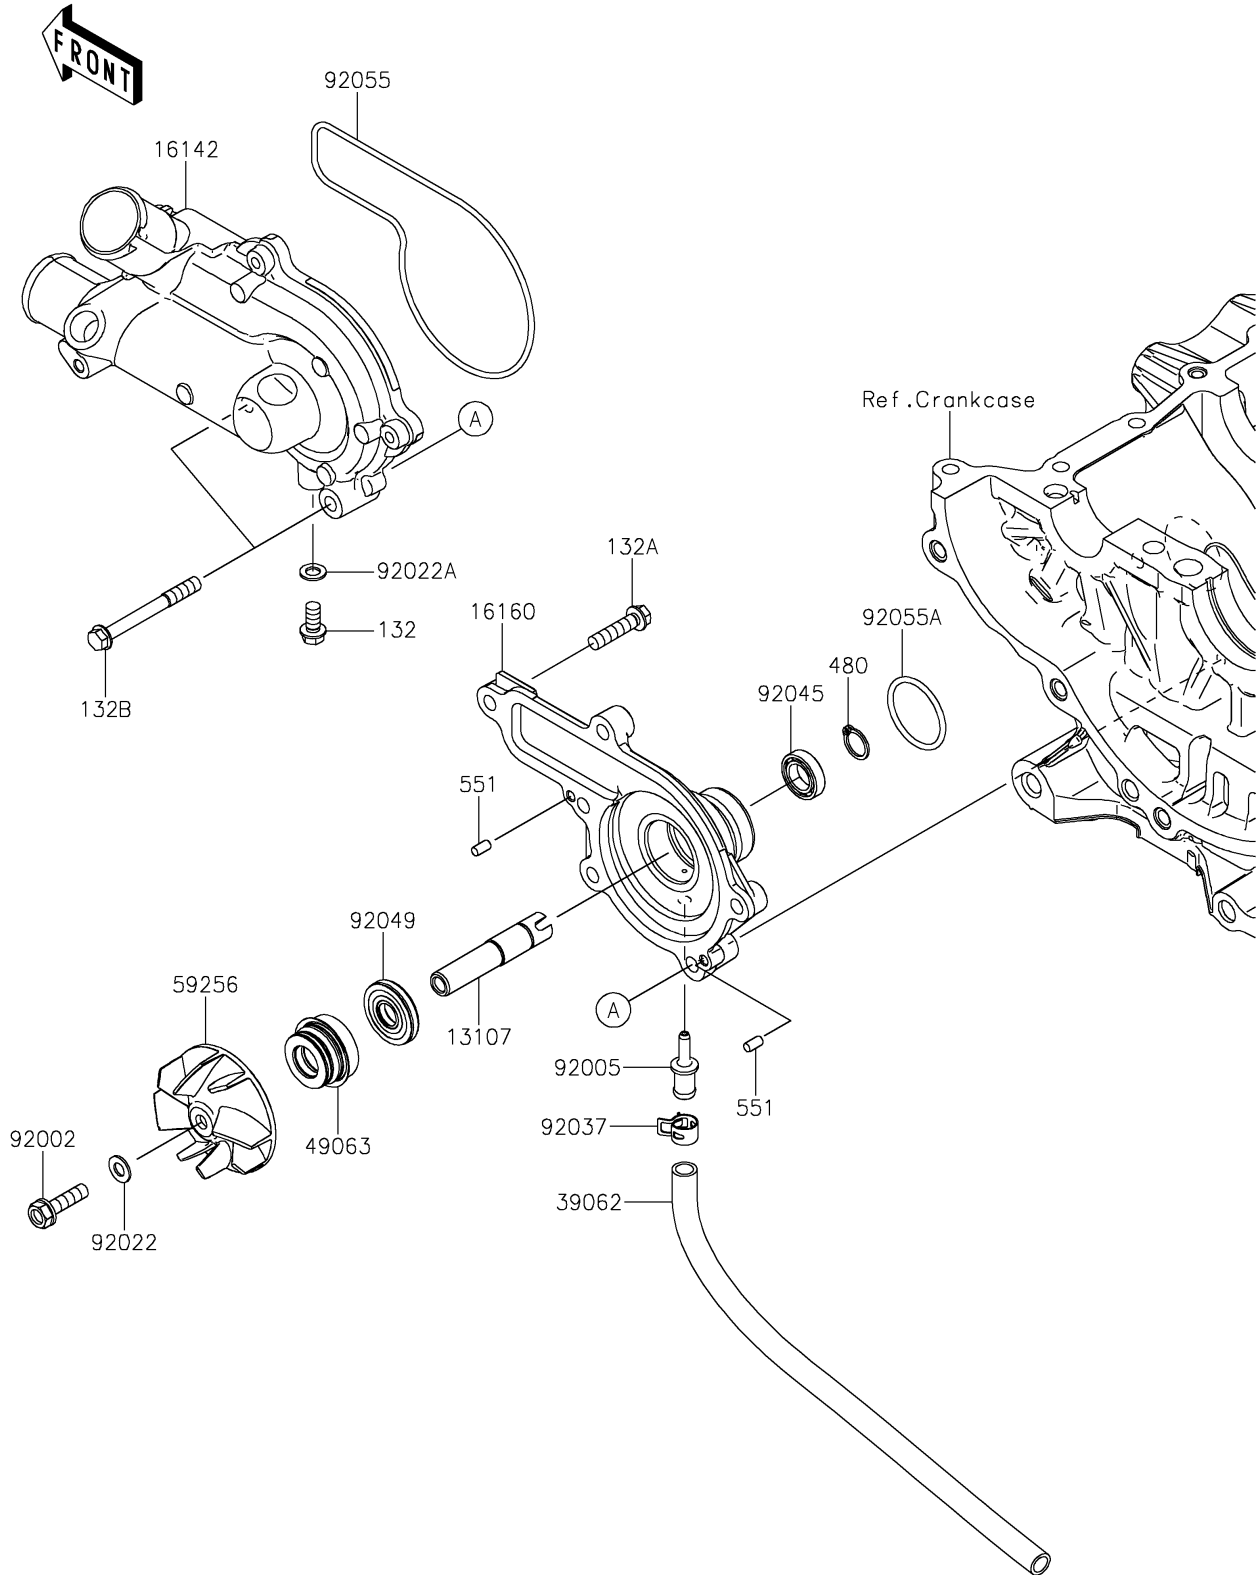

2025 MULE PRO-FXR 1000 PARTS DIAGRAM

Water Pump

E3031

2025 MULE PRO-FXR 1000 PARTS LIST

Water Pump

ITEM NAME	PART NUMBER	QUANTITY
SHAFT,WATER PUMP BODY (Ref # 13107)	13107-0894	1
COVER-PUMP (Ref # 16142)	16142-0763	1
BODY,WATER PUMP (Ref # 16160)	16160-0833	1
HOSE-COOLING,7.5X10.5X280 (Ref # 39062)	39062-1949	1
SEAL-MECHANICAL (Ref # 49063)	49063-1055	1
IMPELLER (Ref # 59256)	59256-0017	1
BOLT,6X22 (Ref # 92002)	92002-1154	1
FITTING (Ref # 92005)	92005-1482	1
WASHER,6.1X12X1 (Ref # 92022)	92022-077	1
WASHER,6.2X11X1 (Ref # 92022A)	92022-304	1
CLAMP (Ref # 92037)	92037-2113	1
BEARING-BALL,6801 (Ref # 92045)	92045-0971	1
SEAL-OIL (Ref # 92049)	92049-0778	1
RING-O,WATER PUMP COVER (Ref # 92055)	92055-0921	1
RING-O,28.7X2.4 (Ref # 92055A)	92055-0922	1
BOLT-FLANGED-SMALL,6X12 (Ref # 132)	132BA0612	1
BOLT-FLANGED-SMALL,6X25 (Ref # 132A)	132BA0625	4
BOLT-FLANGED-SMALL,6X55 (Ref # 132B)	132BA0655	2
CIRCLIP-TYPE-C,12MM (Ref # 480)	480J1200	1
PIN-DOWEL,4X8 (Ref # 551)	551A0408	2