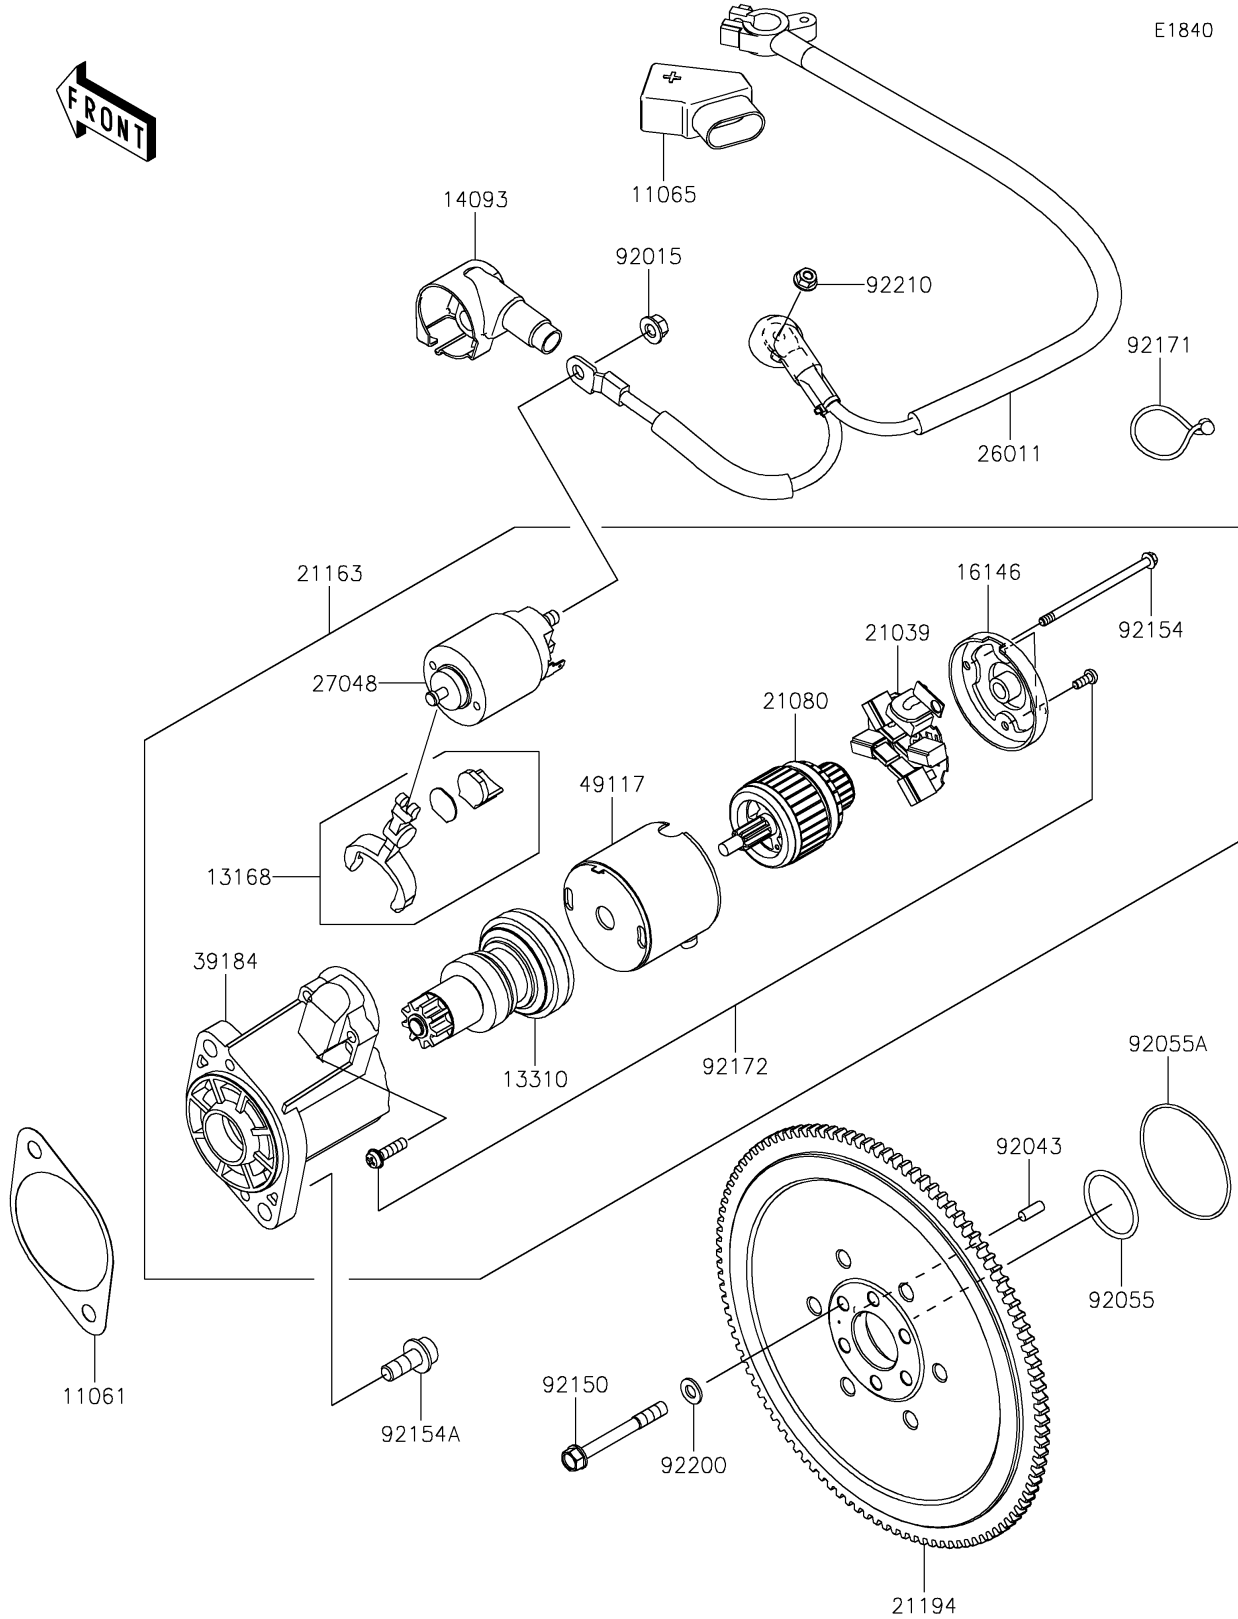

2025 MULE PRO-FXR 1000 PARTS DIAGRAM

Starter Motor

2025 MULE PRO-FXR 1000 PARTS LIST

Starter Motor

ITEM NAME	PART NUMBER	QUANTITY
GASKET,STARTER (Ref # 11061)	11061-1463	1
CAP (Ref # 11065)	11065-0850	1
LEVER (Ref # 13168)	13168-0935	1
SHAFT-ASSY (Ref # 13310)	13310-0577	1
COVER,STARTER LEAD WIRE (Ref # 14093)	14093-1523	1
COVER-ASSY (Ref # 16146)	16146-0733	1
BRUSH (Ref # 21039)	21039-0015	1
ARMATURE (Ref # 21080)	21080-0015	1
STARTER-ELECTRIC (Ref # 21163)	21163-0805	1
FLYWHEEL-COMP (Ref # 21194)	21194-0725	1
WIRE-LEAD,BATTERY-GENERATOR (Ref # 26011)	26011-2461	1
SWITCH-ASSY (Ref # 27048)	27048-0059	1
BRACKET-ASSY (Ref # 39184)	39184-0747	1
YOKE (Ref # 49117)	49117-0610	1
NUT,8MM (Ref # 92015)	92015-1402	1
PIN,6X16 (Ref # 92043)	92043-1690	1
RING-O,35.8X3.0 (Ref # 92055)	92055-1005	1
RING-O,70.2X74.0X1.90 (Ref # 92055A)	92055-1672	1
BOLT,8X70 (Ref # 92150)	92150-1483	6
BOLT,STARTER (Ref # 92154)	92154-7040	2
BOLT,SOCKET,10X25 (Ref # 92154A)	92154-7070	2
CLAMP (Ref # 92171)	92171-1185	1
SCREW (Ref # 92172)	92172-0770	1
WASHER,8.2X16X1.6 (Ref # 92200)	92200-0047	6
NUT,6MM (Ref # 92210)	92210-0188	1