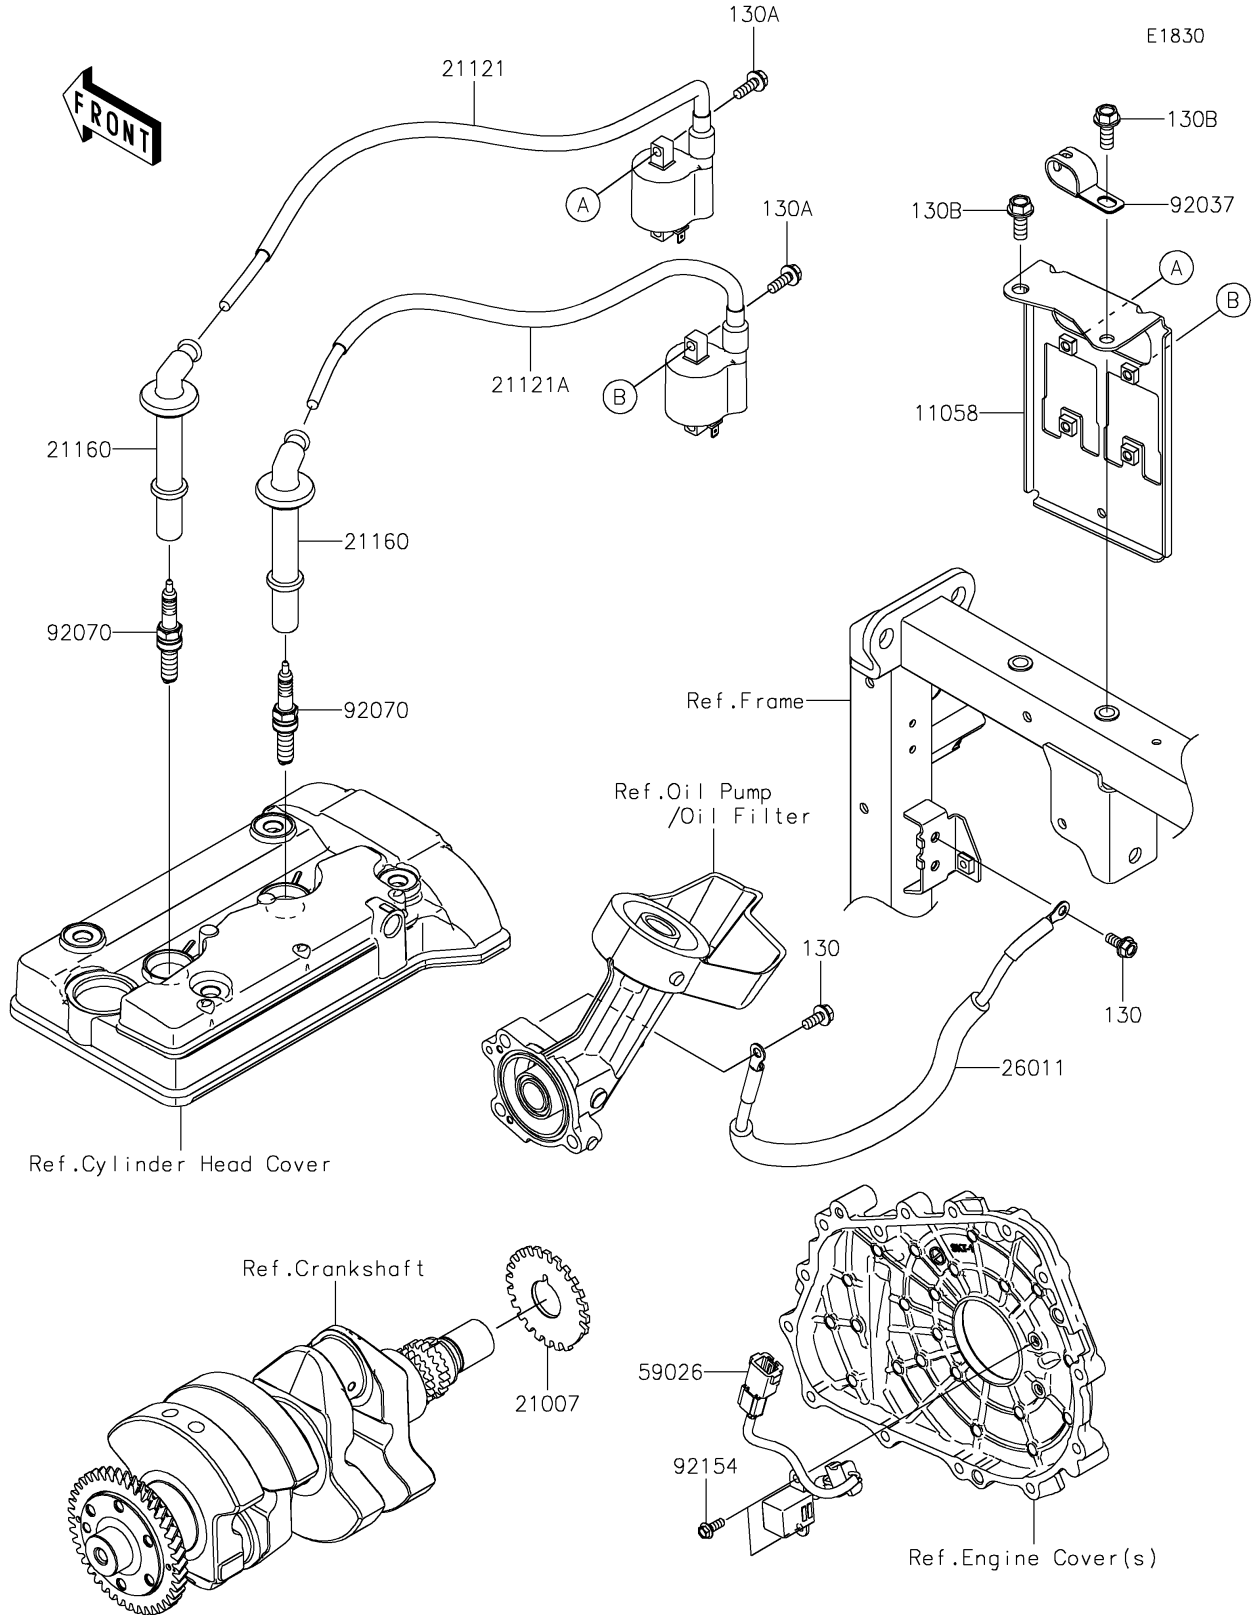

2025 MULE PRO-FXR 1000 PARTS DIAGRAM

Ignition System

2025 MULE PRO-FXR 1000 PARTS LIST

Ignition System

ITEM NAME	PART NUMBER	QUANTITY
BRACKET,COIL-IGNITION (Ref # 11058)	11058-0333	1
ROTOR (Ref # 21007)	21007-0726	1
COIL-IGNITION,#1 (Ref # 21121)	21121-0751	1
COIL-IGNITION,#2 (Ref # 21121A)	21121-0752	1
CAP-ASSY-PLUG (Ref # 21160)	21160-0030	2
WIRE-LEAD (Ref # 26011)	26011-2420	1
COIL-PULSING (Ref # 59026)	59026-0566	1
CLAMP (Ref # 92037)	92037-2204	1
PLUG-SPARK,LMAR9G(NGK) (Ref # 92070)	92070-0716	2
BOLT,FLANGED,5X14 (Ref # 92154)	92154-3884	2
BOLT-FLANGED,6X14 (Ref # 130)	130BA0614	2
BOLT-FLANGED,6X18 (Ref # 130A)	130BA0618	4
BOLT-FLANGED,8X20 (Ref # 130B)	130BA0820	2