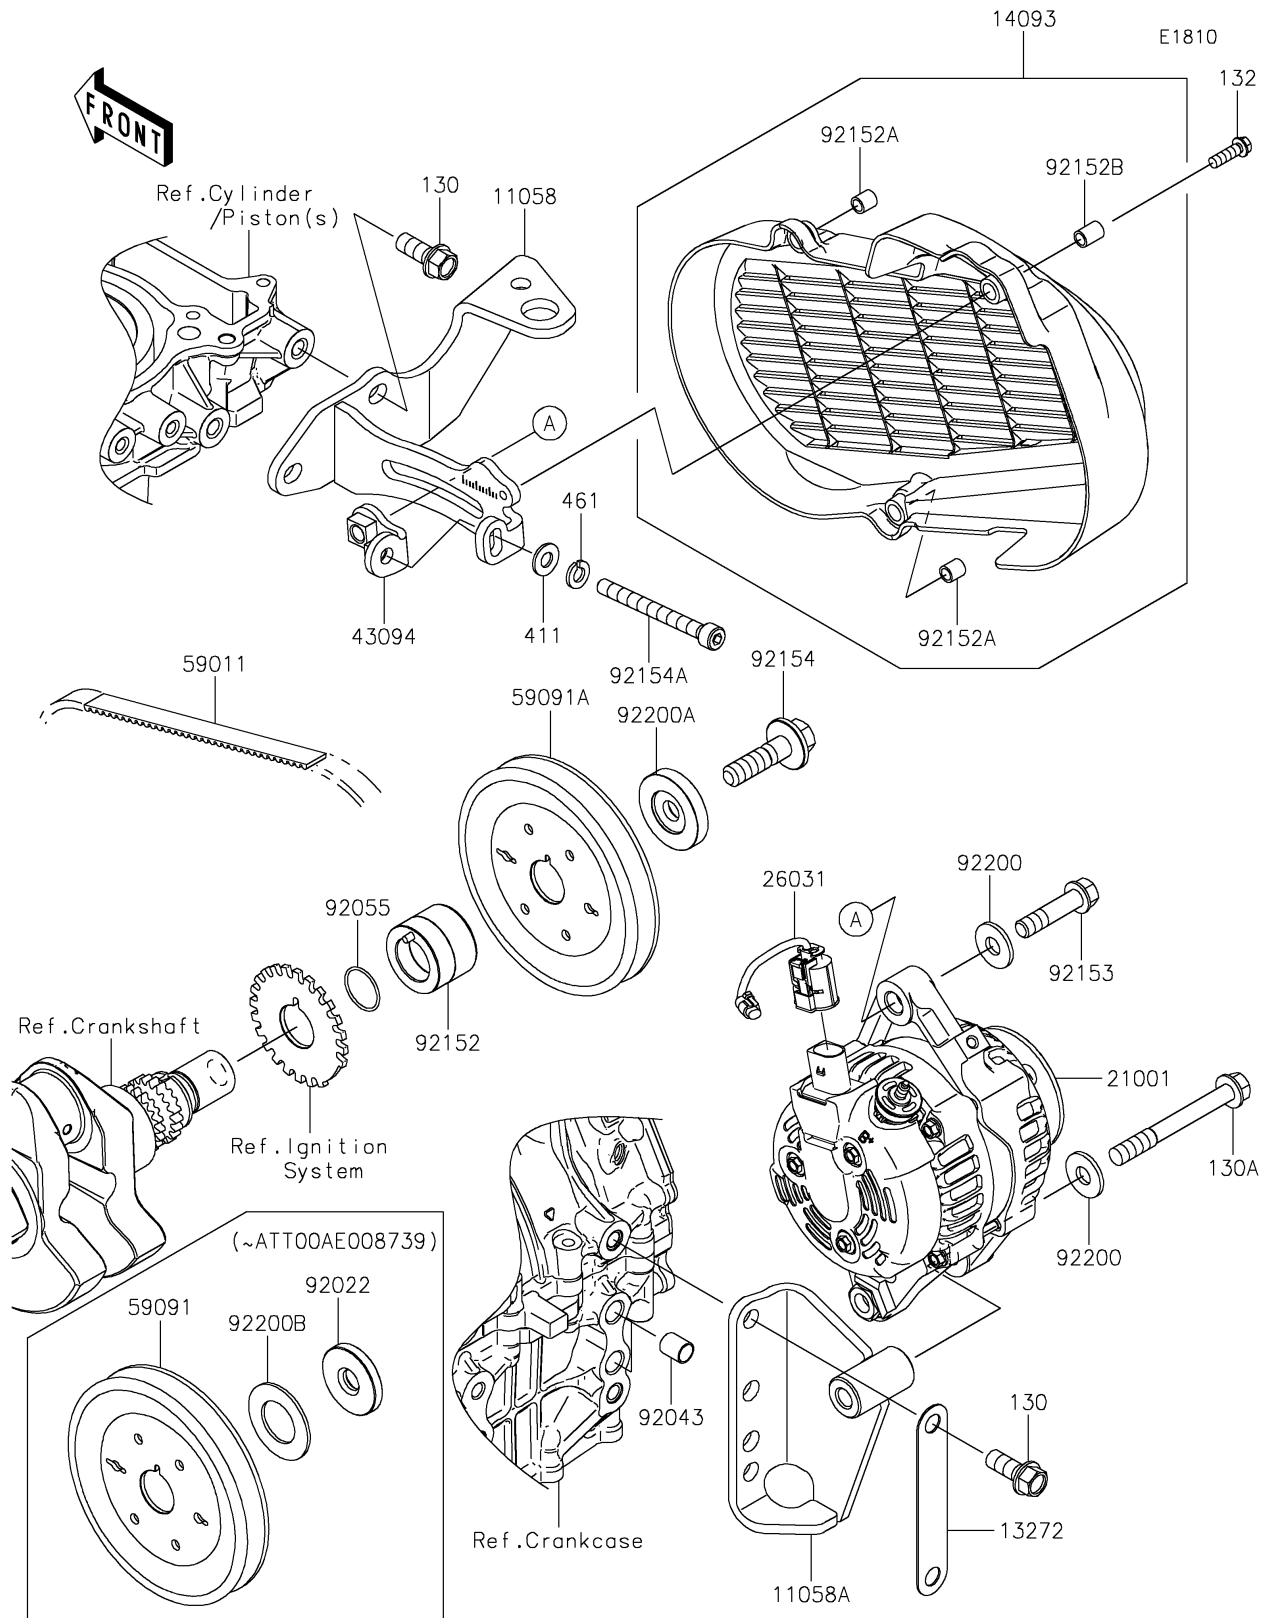

2024 MULE PRO-FXR™ 1000 PARTS DIAGRAM

Generator

2024 MULE PRO-FXR™ 1000 PARTS LIST

Generator

ITEM NAME	PART NUMBER	QUANTITY
BRACKET,GENERATOR UPPER (Ref # 11058)	11058-0328	1
BRACKET,GENERATOR LOWER (Ref # 11058A)	11058-0329	1
PLATE,GENERATOR LOWER (Ref # 13272)	13272-4113	1
COVER,GENERATOR (Ref # 14093)	14093-1393	1
GENERATOR (Ref # 21001)	21001-0687	1
HARNESS,GENERATOR (Ref # 26031)	26031-4001	1
ADJUSTER,GENERATOR (Ref # 43094)	43094-0014	1
BELT (Ref # 59011)	59011-0059	1
PULLEY (Ref # 59091)	59091-0018	1
PULLEY (Ref # 59091A)	59091-0019	1
WASHER,12X40X6 (Ref # 92022)	92022-1904	1
PIN,10.1X12X14 (Ref # 92043)	92043-4009	2
RING-O,21.5X1.5 (Ref # 92055)	92055-1293	1
COLLAR,PULLEY (Ref # 92152)	92152-2928	1
COLLAR (Ref # 92152A)	92152-2948	2
COLLAR (Ref # 92152B)	92152-2949	1
BOLT,FLANGED,10X42 (Ref # 92153)	92153-1957	1
BOLT-FLANGED,12X43 (Ref # 92154)	92154-7017	1
BOLT-SOCKET,8X80 (Ref # 92154A)	92154-7077	1
WASHER,11X26X2.6 (Ref # 92200)	92200-0352	2
WASHER (Ref # 92200A)	92200-2621	1
WASHER (Ref # 92200B)	92200-2633	1
BOLT-FLANGED (Ref # 130)	130CA1025	4
BOLT-FLANGED,10X85 (Ref # 130A)	130CA1085	1
BOLT-FLANGED-SMALL,6X20 (Ref # 132)	132BA0620	3
WASHER-PLAIN,8MM (Ref # 411)	411AA0800	1
WASHER-SPRING,8MM (Ref # 461)	461DA0800	1