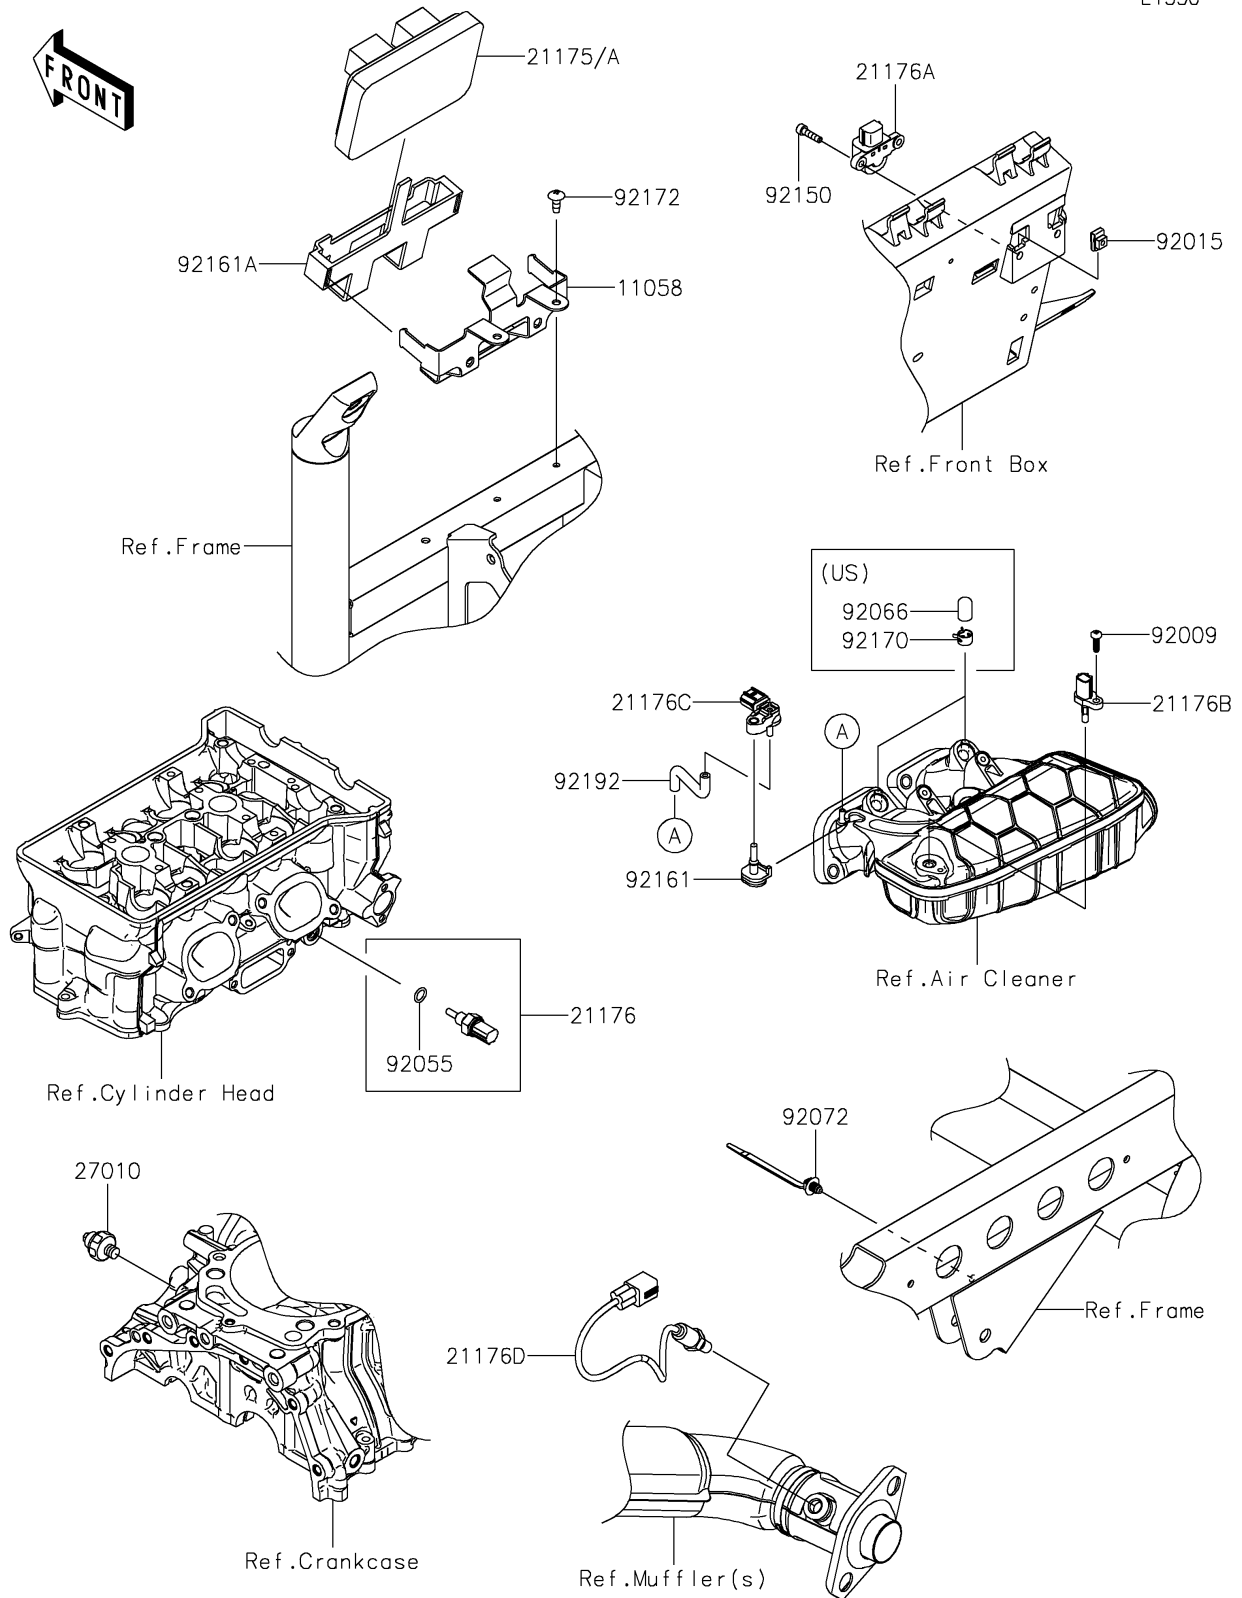

2026 MULE PRO-FXR™ 1000

PARTS DIAGRAM

Fuel Injection

E1530

2026 MULE PRO-FXR™ 1000

PARTS LIST

Fuel Injection

ITEM NAME	PART NUMBER	QUANTITY
BRACKET,ECU (Ref # 11058)	11058-0323	1
CONTROL UNIT-ELECTRONIC (Ref # 21175)	21175-1881	1
CONTROL UNIT-ELECTRONIC (Ref # 21175A)	21175-1882	1
SENSOR,WATER TEMP (Ref # 21176)	21176-0009	1
SENSOR,VEHICLE-DOWN (Ref # 21176A)	21176-0026	1
SENSOR,AIR TEMPERATURE (Ref # 21176B)	21176-0048	1
SENSOR,PRESSURE (Ref # 21176C)	21176-0906	1
SENSOR,OXYGEN (Ref # 21176D)	21176-1192	1
SWITCH,OIL PRESSURE (Ref # 27010)	27010-1313	1
SCREW,TAPPING,5X16 (Ref # 92009)	92009-1264	1
NUT,5MM (Ref # 92015)	92015-1627	2
RING-O,9.5X1.9 (Ref # 92055)	92055-0016	1
PLUG (Ref # 92066)	92066-0862	2
BAND,OS170-FT7(BLACK) (Ref # 92072)	92072-1414	1
BOLT,SOCKET,5X20 (Ref # 92150)	92150-1019	2
DAMPER (Ref # 92161)	92161-0673	1
DAMPER,ECU (Ref # 92161A)	92161-2481	1
CLAMP (Ref # 92170)	92170-2043	2
SCREW,TAPPING,6X16 (Ref # 92172)	92172-0739	2
TUBE (Ref # 92192)	92192-2633	1