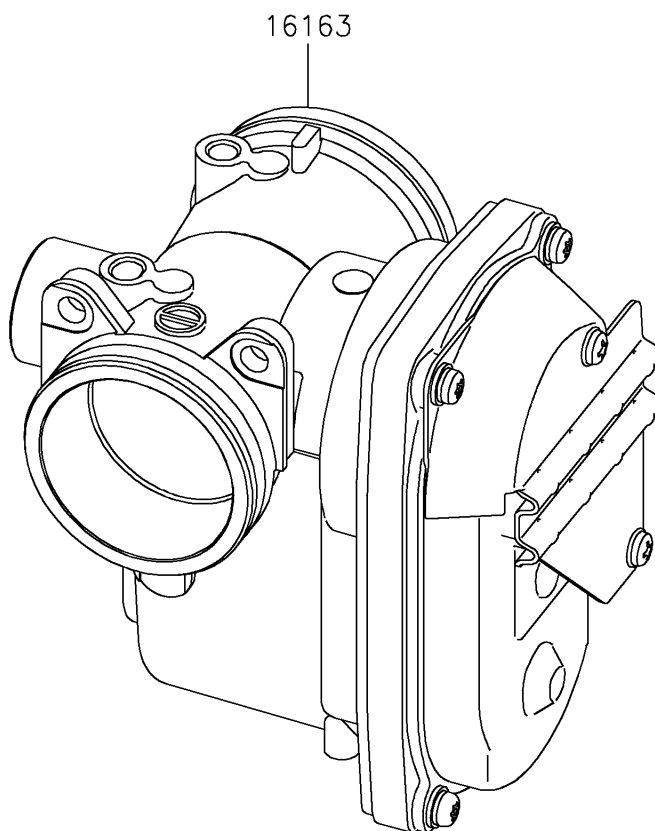

2026 MULE PRO-FXR™ 1000

PARTS DIAGRAM

Throttle

E1510

2026 MULE PRO-FXR™ 1000

PARTS LIST

Throttle

ITEM NAME	PART NUMBER	QUANTITY
THROTTLE-ASSY (Ref # 16163)	16163-1301	1