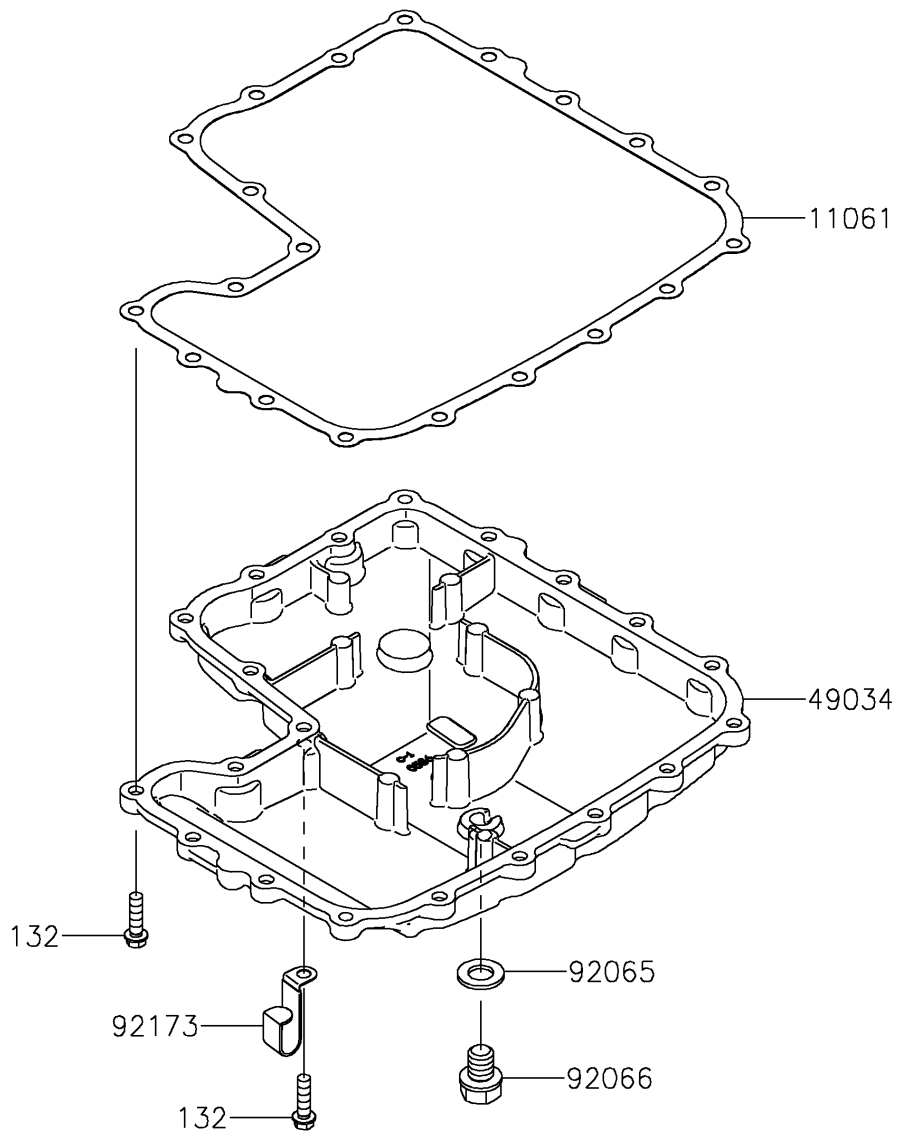

2024 MULE PRO-FXR™ 1000 PARTS DIAGRAM

Oil Pan

E1434

2024 MULE PRO-FXR™ 1000 PARTS LIST

Oil Pan

ITEM NAME	PART NUMBER	QUANTITY
GASKET,OIL PAN (Ref # 11061)	11061-1306	1
PAN-OIL (Ref # 49034)	49034-0586	1
GASKET,12X22X2 (Ref # 92065)	92065-097	1
PLUG,OIL DRAIN,12X15 (Ref # 92066)	92066-1174	1
CLAMP (Ref # 92173)	92173-2336	1
BOLT-FLANGED-SMALL,6X22 (Ref # 132)	132BB0622	20