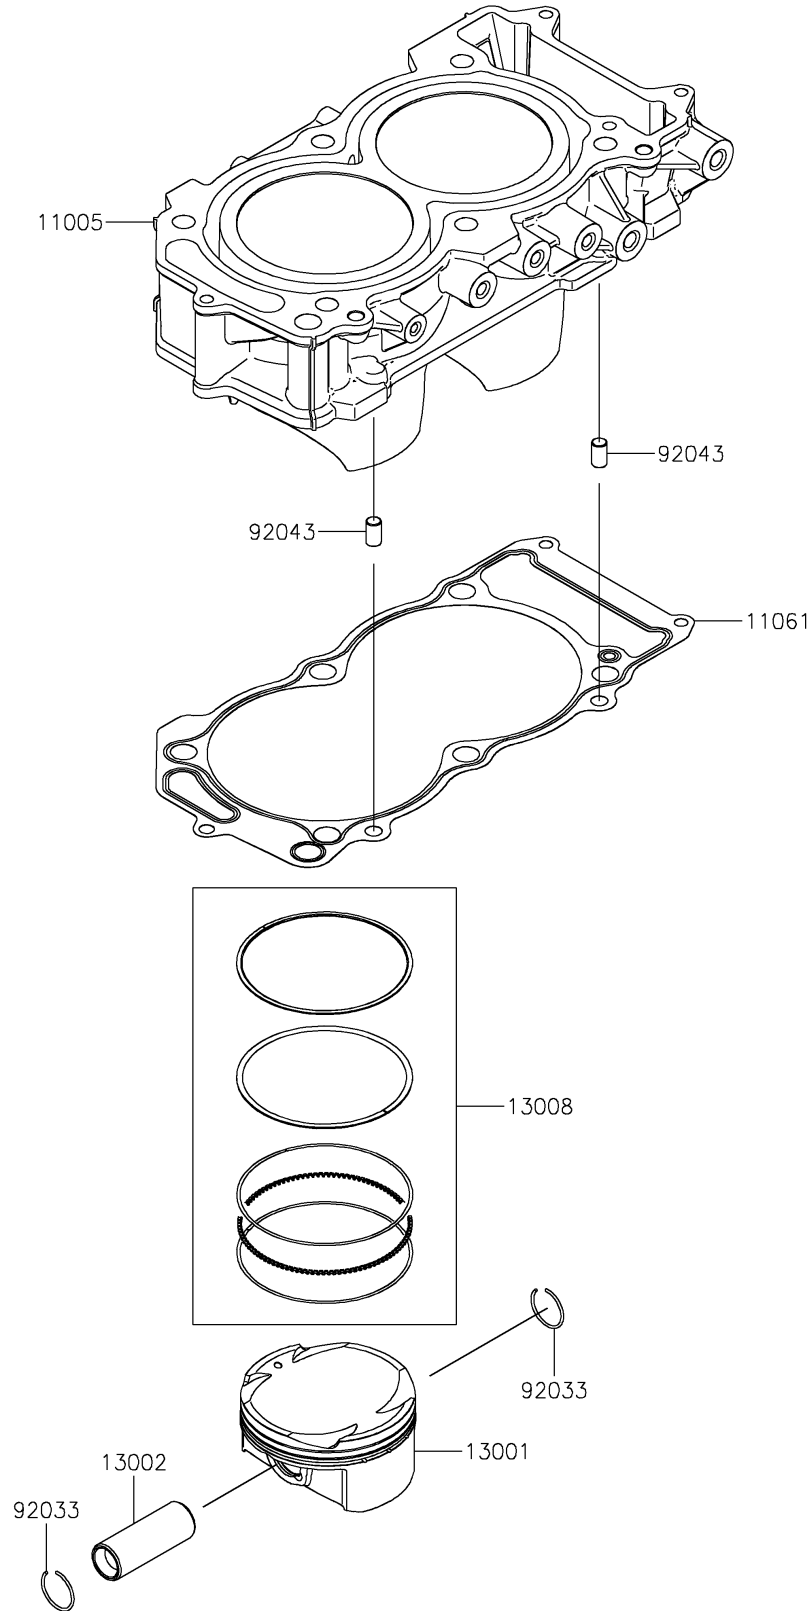

2025 MULE PRO-FXR 1000 PARTS DIAGRAM

Cylinder/Piston(s)

E1120

2025 MULE PRO-FXR 1000 PARTS LIST

Cylinder/Piston(s)

ITEM NAME	PART NUMBER	QUANTITY
CYLINDER-ENGINE (Ref # 11005)	11005-0695	1
GASKET,CYLINDER BASE (Ref # 11061)	11061-1309	1
PISTON-ENGINE (Ref # 13001)	13001-0844	2
PIN-PISTON (Ref # 13002)	13002-0736	2
RING-SET-PISTON (Ref # 13008)	13008-0604	2
RING-SNAP (Ref # 92033)	92033-1188	4
PIN,8X14 (Ref # 92043)	92043-1567	2