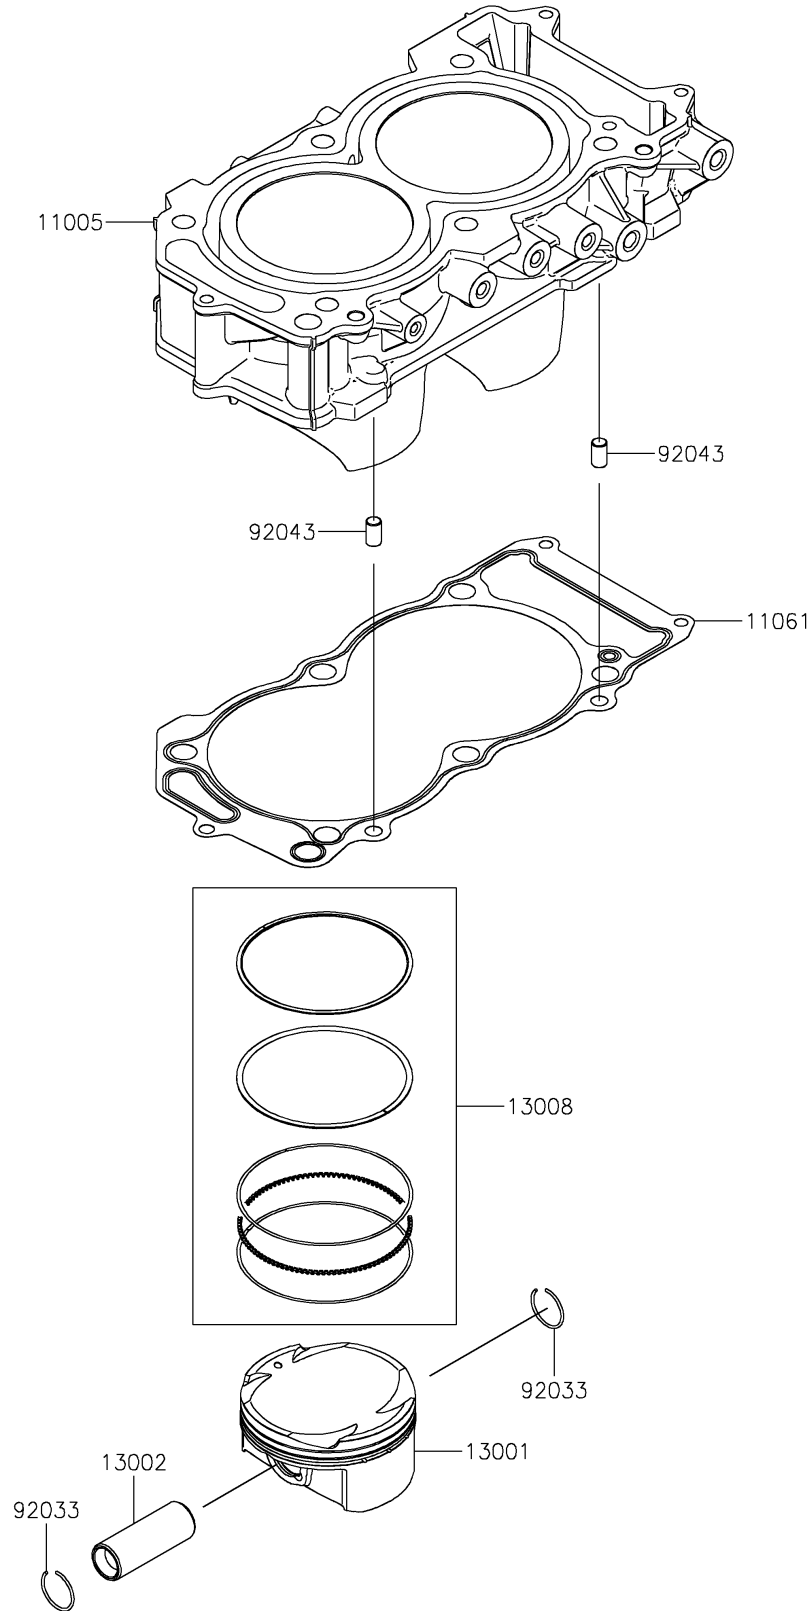

2024 MULE PRO-FXR™ 1000 PARTS DIAGRAM

Cylinder/Piston(s)

E1120

2024 MULE PRO-FXR™ 1000 PARTS LIST

Cylinder/Piston(s)

ITEM NAME	PART NUMBER	QUANTITY
CYLINDER-ENGINE (Ref # 11005)	11005-0695	1
GASKET,CYLINDER BASE (Ref # 11061)	11061-1309	1
PISTON-ENGINE (Ref # 13001)	13001-0844	2
PIN-PISTON (Ref # 13002)	13002-0736	2
RING-SET-PISTON (Ref # 13008)	13008-0604	2
RING-SNAP (Ref # 92033)	92033-1188	4
PIN,8X14 (Ref # 92043)	92043-1567	2