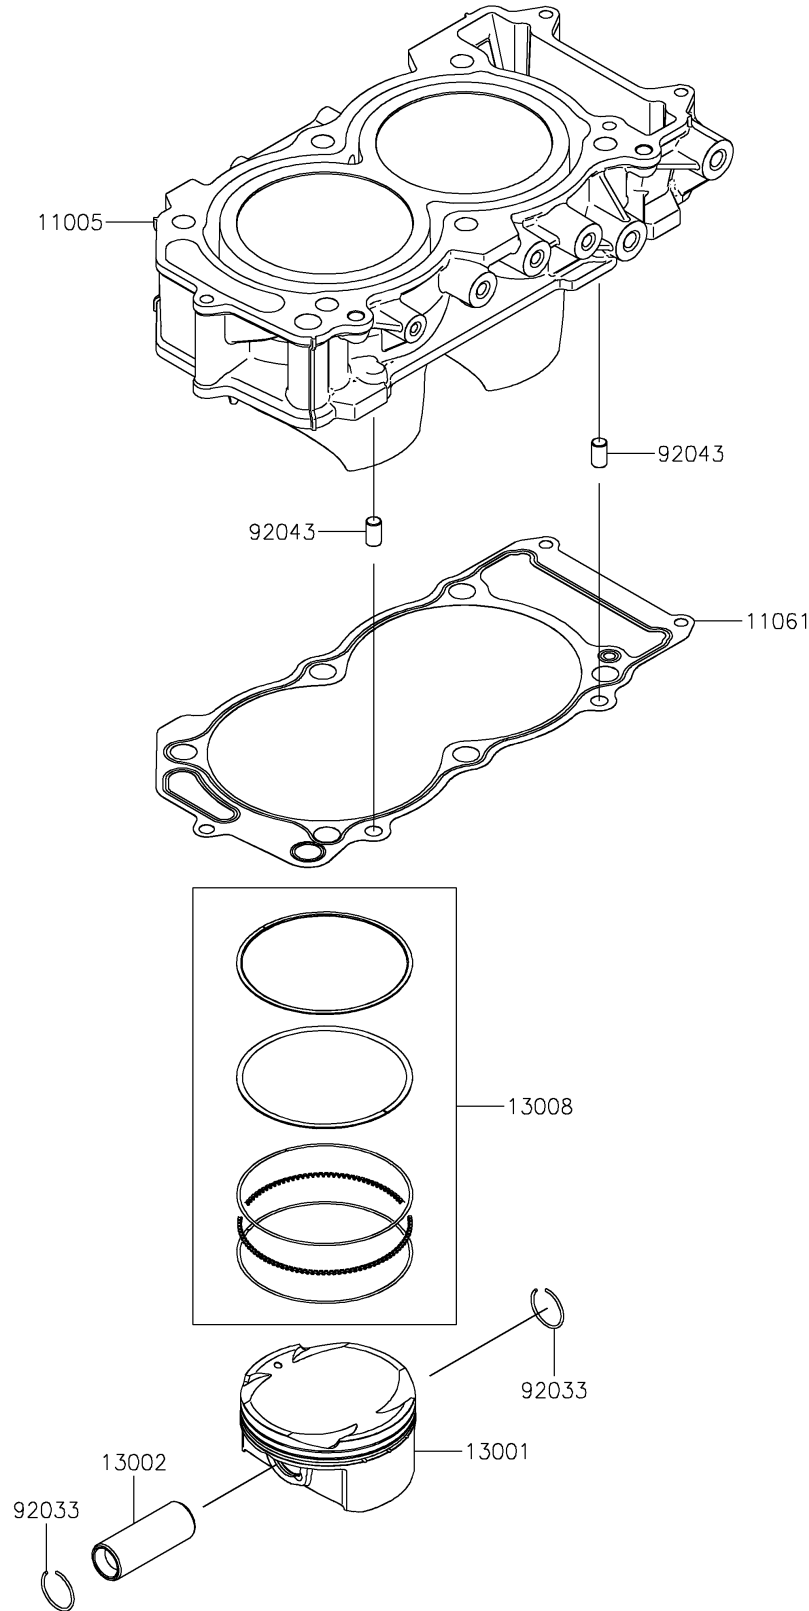

2024 MULE PRO-FXR 1000 PARTS DIAGRAM

Cylinder/Piston(s)

E1120

2024 MULE PRO-FXR 1000 PARTS LIST

Cylinder/Piston(s)

ITEM NAME	PART NUMBER	QUANTITY
CYLINDER-ENGINE (Ref # 11005)	11005-0695	1
GASKET,CYLINDER BASE (Ref # 11061)	11061-1309	1
PISTON-ENGINE (Ref # 13001)	13001-0844	2
PIN-PISTON (Ref # 13002)	13002-0736	2
RING-SET-PISTON (Ref # 13008)	13008-0604	2
RING-SNAP (Ref # 92033)	92033-1188	4
PIN,8X14 (Ref # 92043)	92043-1567	2