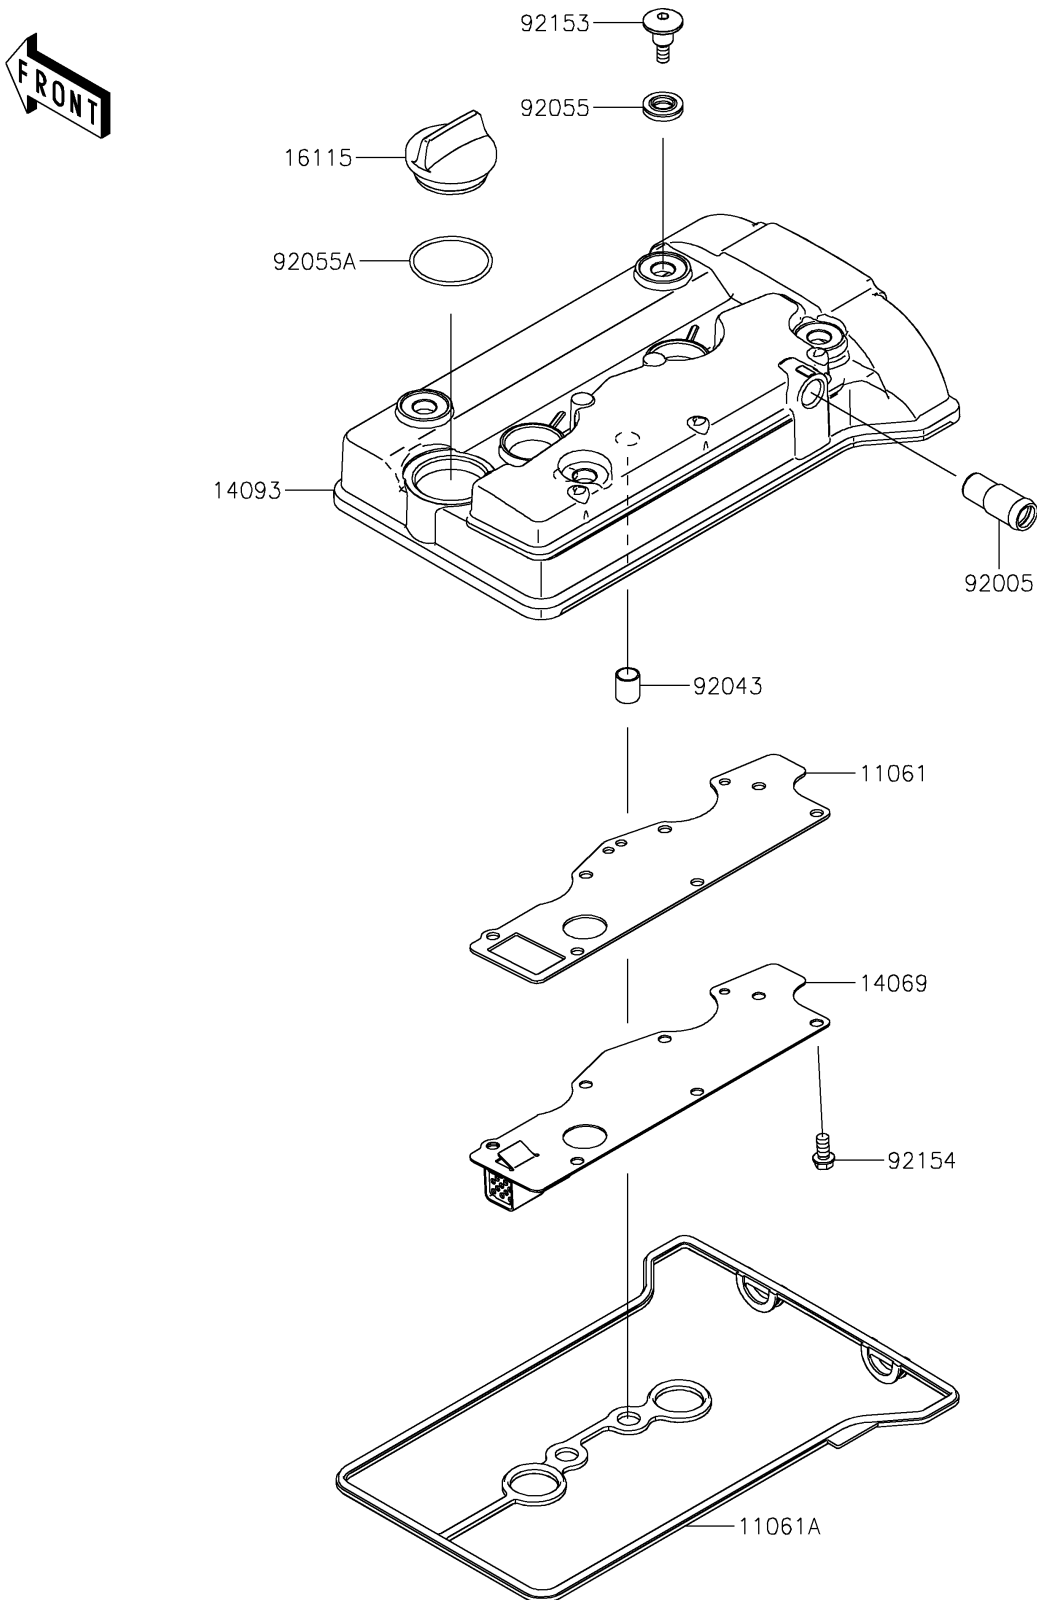

2026 MULE PRO-FXR™ 1000

PARTS DIAGRAM

Cylinder Head Cover

E1112

2026 MULE PRO-FXR™ 1000

PARTS LIST

Cylinder Head Cover

ITEM NAME	PART NUMBER	QUANTITY
GASKET,BREATHER PLATE (Ref # 11061)	11061-1314	1
GASKET,HEAD COVER (Ref # 11061A)	11061-1457	1
BREATHER (Ref # 14069)	14069-0036	1
COVER,HEAD COVER (Ref # 14093)	14093-1384	1
CAP-OIL FILLER (Ref # 16115)	16115-1064	1
FITTING,BREATHER (Ref # 92005)	92005-0968	1
PIN,10.1X12X14 (Ref # 92043)	92043-4009	2
RING-O (Ref # 92055)	92055-0785	4
RING-O (Ref # 92055A)	92055-1759	1
BOLT,SOCKET,6X22.5 (Ref # 92153)	92153-1779	4
BOLT,FLANGED-SMALL,6X12 (Ref # 92154)	92154-1888	7