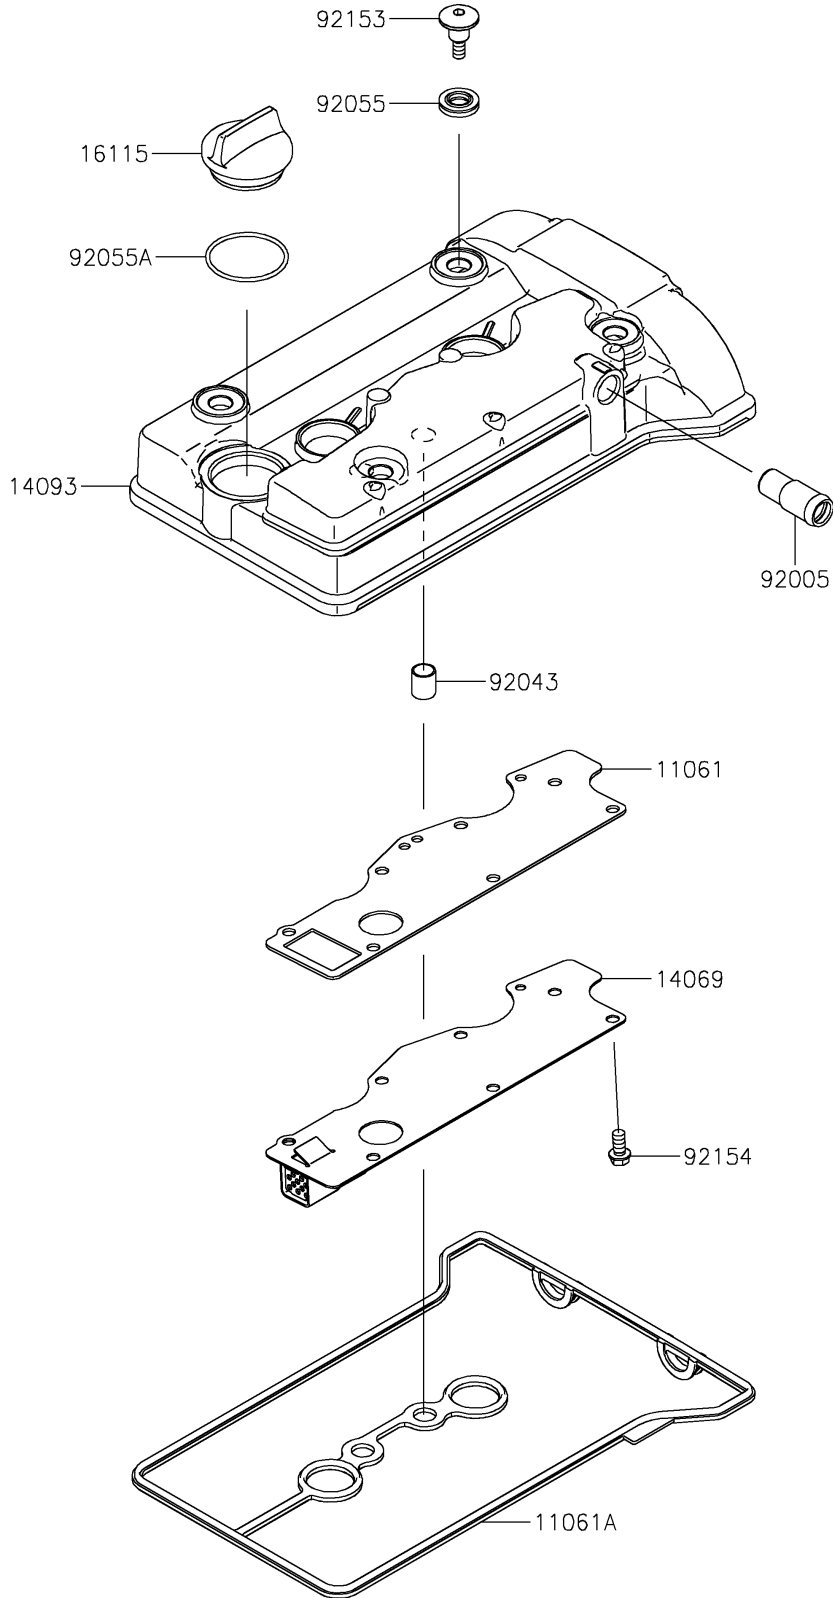

2025 MULE PRO-FXR 1000 PARTS DIAGRAM

Cylinder Head Cover

E1112

2025 MULE PRO-FXR 1000 PARTS LIST

Cylinder Head Cover

ITEM NAME	PART NUMBER	QUANTITY
GASKET,BREATHER PLATE (Ref # 11061)	11061-1314	1
GASKET,HEAD COVER (Ref # 11061A)	11061-1457	1
BREATHER (Ref # 14069)	14069-0036	1
COVER,HEAD COVER (Ref # 14093)	14093-1384	1
CAP-OIL FILLER (Ref # 16115)	16115-1064	1
FITTING,BREATHER (Ref # 92005)	92005-0968	1
PIN,10.1X12X14 (Ref # 92043)	92043-4009	2
RING-O (Ref # 92055)	92055-0785	4
RING-O (Ref # 92055A)	92055-1759	1
BOLT,SOCKET,6X22.5 (Ref # 92153)	92153-1779	4
BOLT,FLANGED-SMALL,6X12 (Ref # 92154)	92154-1888	7