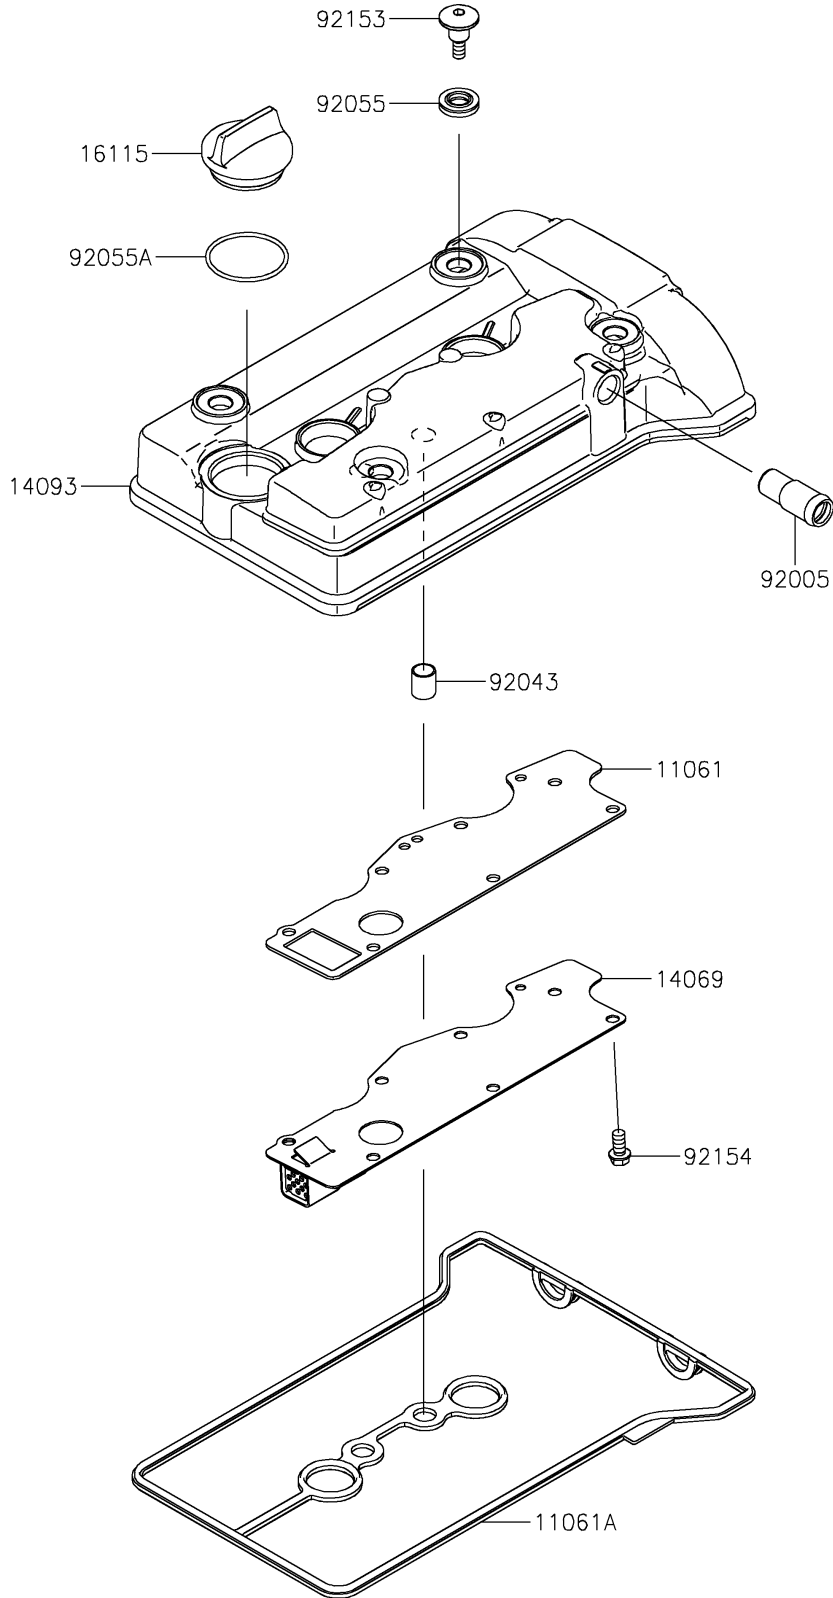

2024 MULE PRO-FXR™ 1000 PARTS DIAGRAM

Cylinder Head Cover

E1112

2024 MULE PRO-FXR™ 1000 PARTS LIST

Cylinder Head Cover

ITEM NAME	PART NUMBER	QUANTITY
GASKET,BREATHER PLATE (Ref # 11061)	11061-1314	1
GASKET,HEAD COVER (Ref # 11061A)	11061-1457	1
BREATHER (Ref # 14069)	14069-0036	1
COVER,HEAD COVER (Ref # 14093)	14093-1384	1
CAP-OIL FILLER (Ref # 16115)	16115-1064	1
FITTING,BREATHER (Ref # 92005)	92005-0968	1
PIN,10.1X12X14 (Ref # 92043)	92043-4009	2
RING-O (Ref # 92055)	92055-0785	4
RING-O (Ref # 92055A)	92055-1759	1
BOLT,SOCKET,6X22.5 (Ref # 92153)	92153-1779	4
BOLT,FLANGED-SMALL,6X12 (Ref # 92154)	92154-1888	7