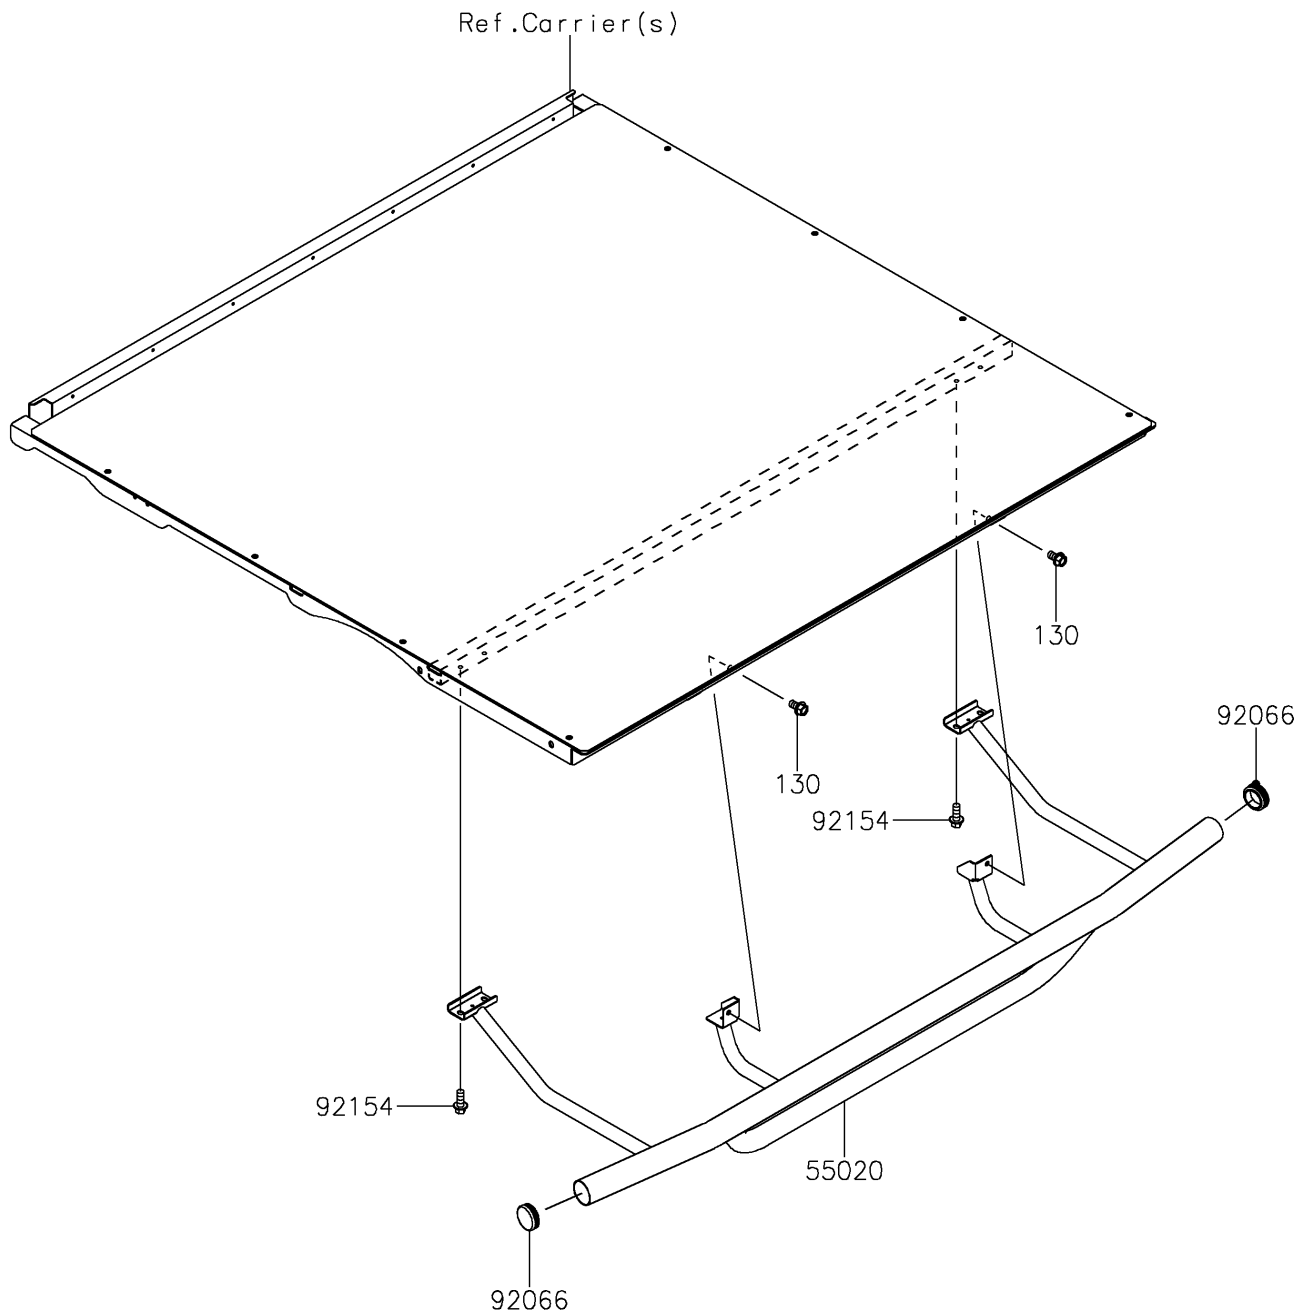

2024 MULE PRO-FX™ 1000 HD EDITION PARTS DIAGRAM

Rear Bumper

F2910A

2024 MULE PRO-FX™ 1000 HD EDITION PARTS LIST

Rear Bumper

ITEM NAME	PART NUMBER	QUANTITY
GUARD (Ref # 55020)	55020-0941	1
PLUG (Ref # 92066)	92066-0769	2
BOLT,FLANGED,8X20 (Ref # 92154)	92154-1226	4
BOLT-FLANGED,8X14 (Ref # 130)	130BA0814	2