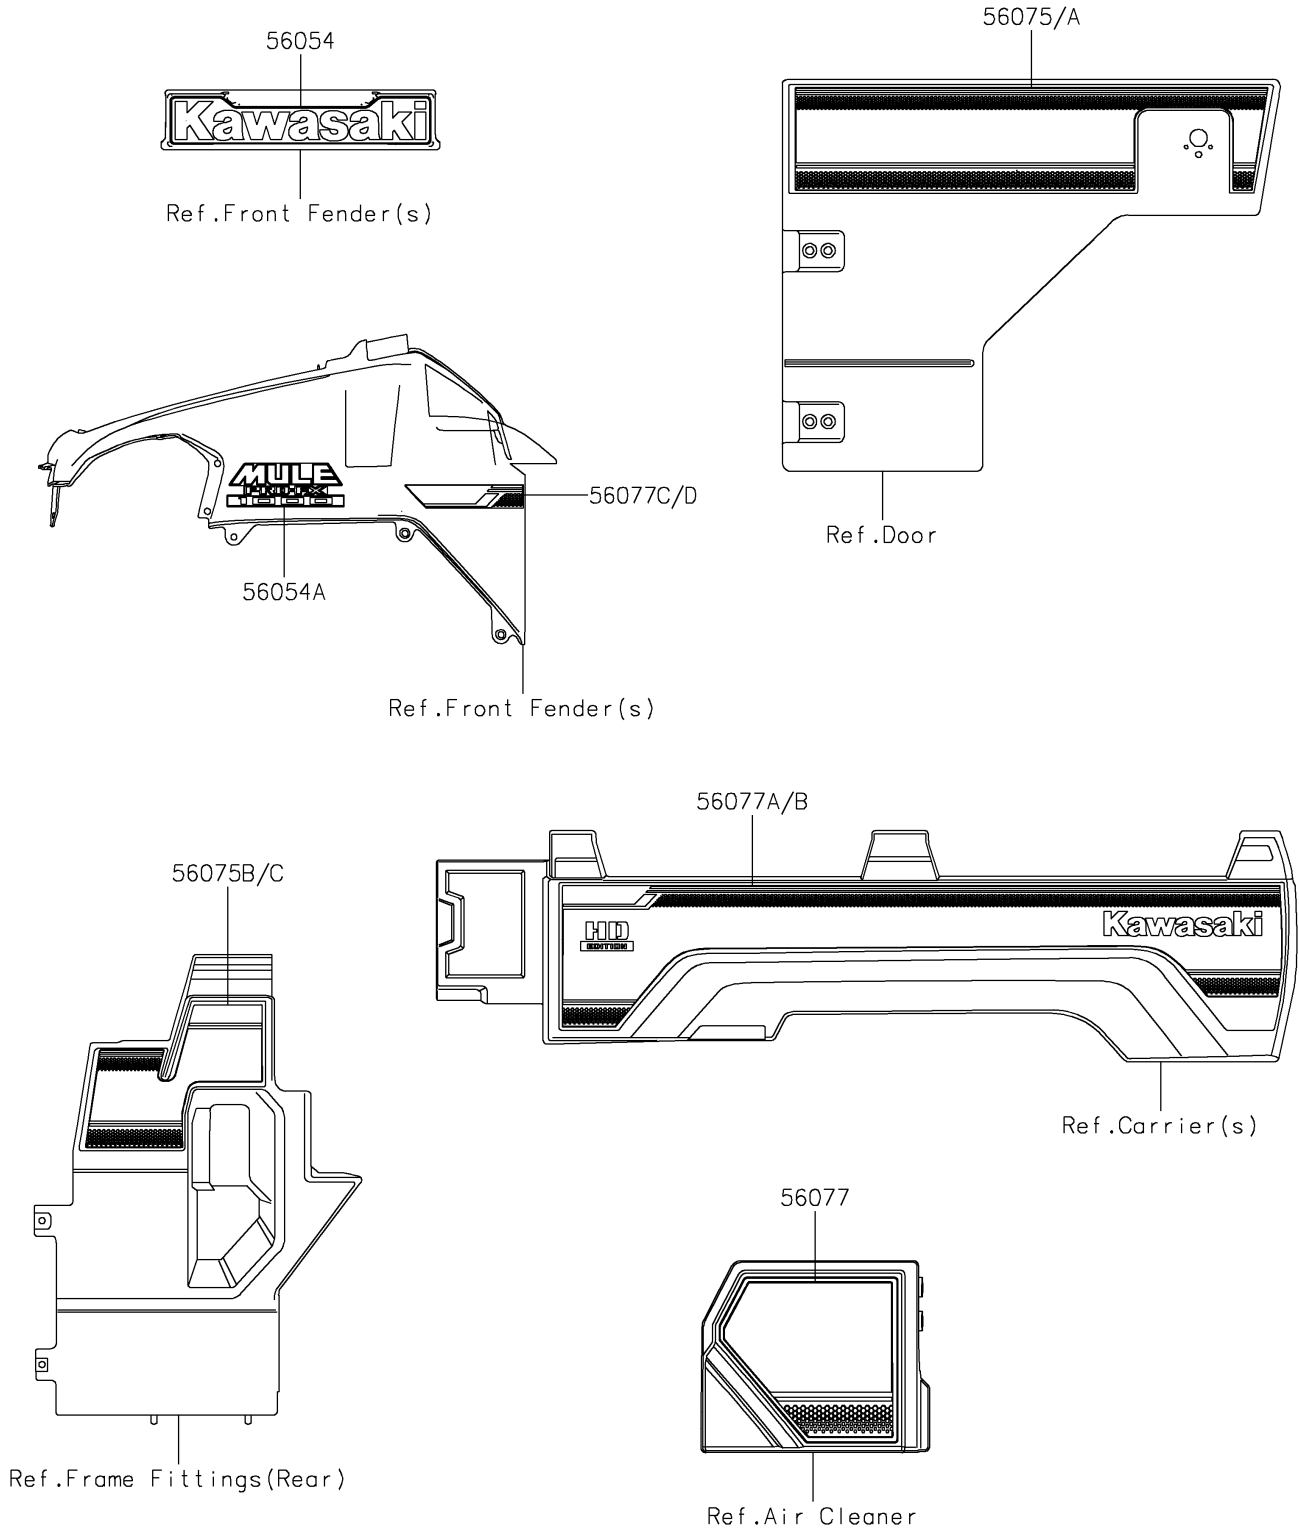

2025 MULE PRO-FX 1000 HD Edition PARTS DIAGRAM

Decals(LRFNN/LRFNL)

F2861

2025 MULE PRO-FX 1000 HD Edition PARTS LIST

Decals(LRFNN/LRFNL)

ITEM NAME	PART NUMBER	QUANTITY
MARK,KAWASAKI (Ref # 56054)	56054-3890	1
MARK,MULE PRO-FX 1000 (Ref # 56054A)	56054-4012	2
PATTERN,SIDE GUARD,LH,FR (Ref # 56075)	56075-1893	1
PATTERN,SIDE GUARD,RH,FR (Ref # 56075A)	56075-1894	1
PATTERN,CARRIER,LH,FR (Ref # 56075B)	56075-1907	1
PATTERN,CARRIER,RH,FR (Ref # 56075C)	56075-1908	1
PATTERN,AIR FILTER COVER (Ref # 56077)	56077-0127	1
PATTERN,RR CARRIER,LH (Ref # 56077A)	56077-0128	1
PATTERN,RR CARRIER,RH (Ref # 56077B)	56077-0129	1
PATTERN,FR FENDER,LH (Ref # 56077C)	56077-0591	1
PATTERN,FR FENDER,RH (Ref # 56077D)	56077-0592	1