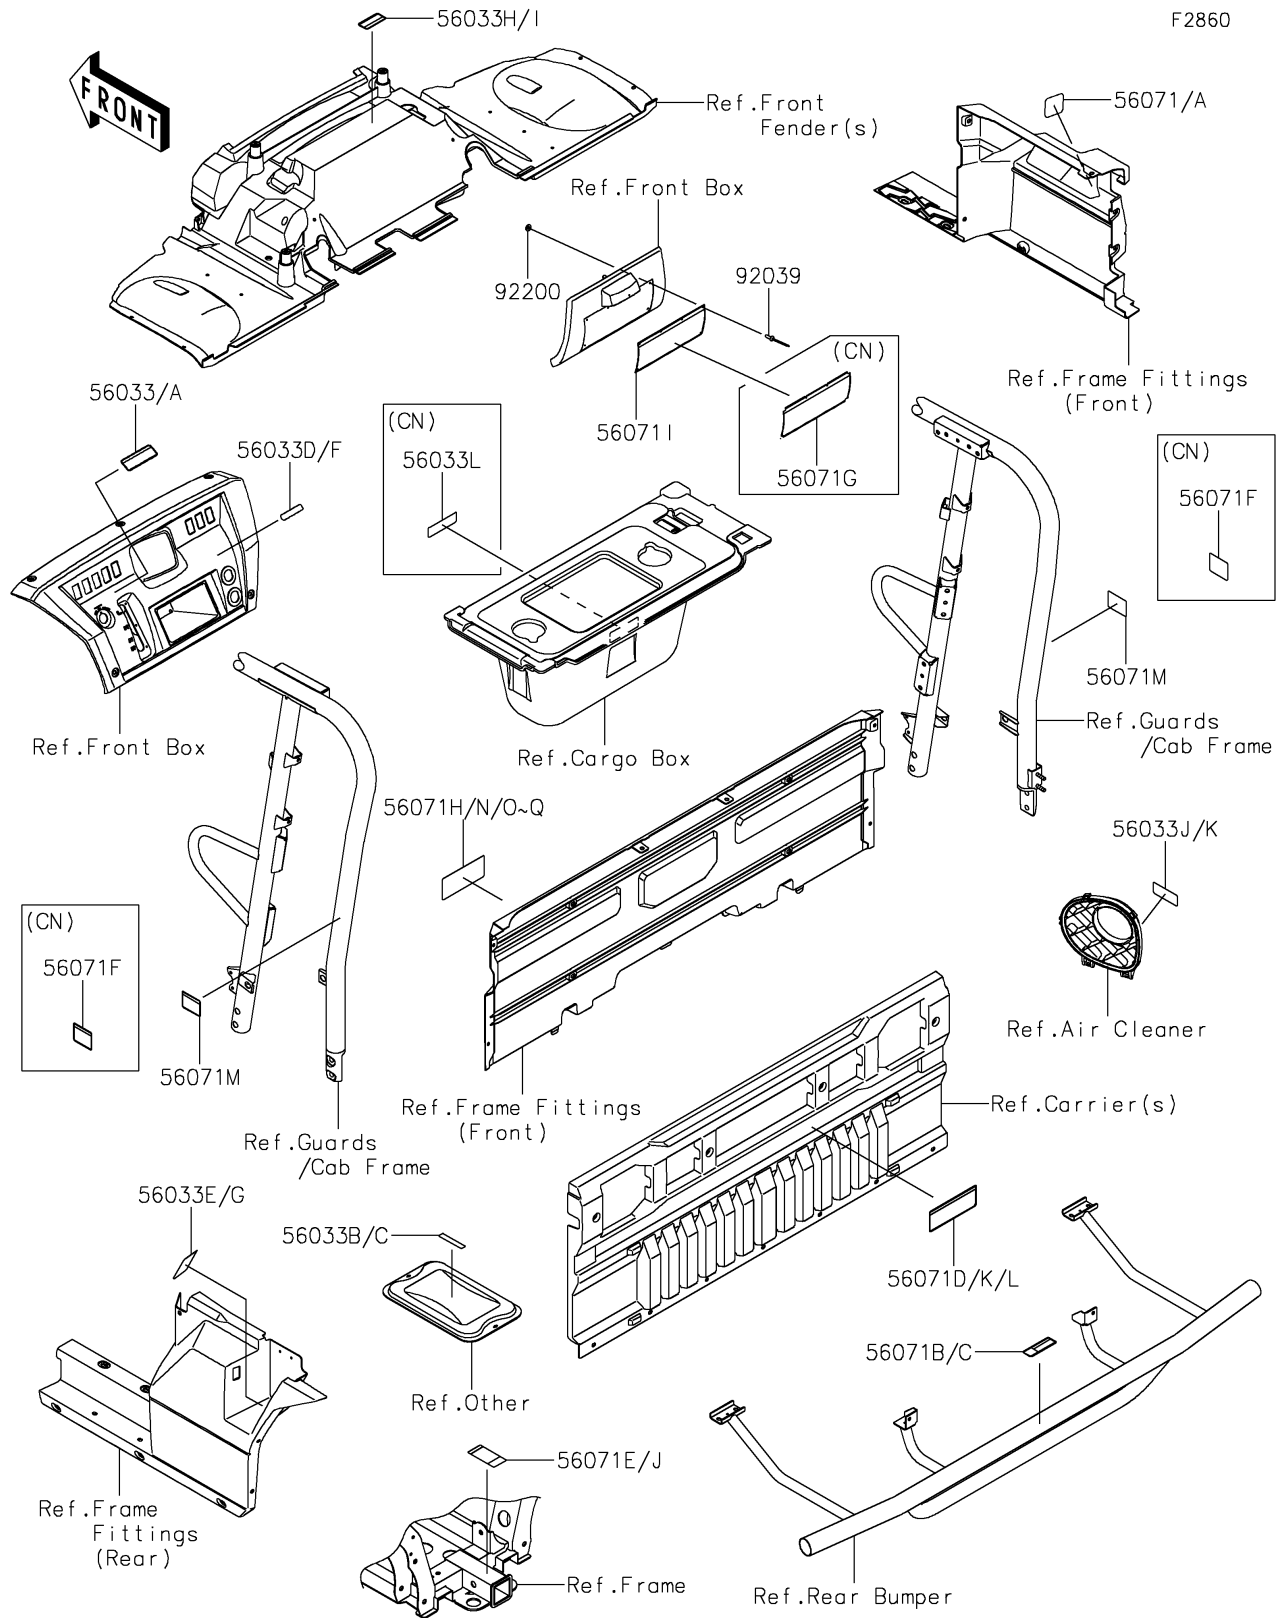

2025 MULE PRO-FX 1000 HD Edition PARTS DIAGRAM

Labels

2025 MULE PRO-FX 1000 HD Edition PARTS LIST

Labels

ITEM NAME	PART NUMBER	QUANTITY
LABEL-MANUAL,SHIFT NOTICE (Ref # 56033)	56033-0822	1
LABEL-MANUAL,SHIFT NOTICE (Ref # 56033A)	56033-0826	1
LABEL-MANUAL,STORAGE MAX LOAD (Ref # 56033B)	56033-0966	1
LABEL-MANUAL,STORAGE MAX LOAD (Ref # 56033C)	56033-0967	1
LABEL-MANUAL,DC OUTLET (Ref # 56033D)	56033-0993	1
LABEL-MANUAL,DRIVE BELT (Ref # 56033E)	56033-0996	1
LABEL-MANUAL,DC OUTLET (Ref # 56033F)	56033-0997	1
LABEL-MANUAL,DRIVE BELT (Ref # 56033G)	56033-1000	1
LABEL-MANUAL,FRONT HOOD (Ref # 56033H)	56033-1379	1
LABEL-MANUAL,FRONT HOOD (Ref # 56033I)	56033-1380	1
LABEL-MANUAL,AIR CLEANER (Ref # 56033J)	56033-1488	1
LABEL-MANUAL,AIR CLEANER(F) (Ref # 56033K)	56033-1489	1
LABEL-MANUAL,SEAT STORAGE(F) (Ref # 56033L)	56033-1494	1
LABEL-WARNING,GASOLINE (Ref # 56071)	56071-0588	1
LABEL-WARNING,GASOLINE(FRENCH) (Ref # 56071A)	56071-0593	1
LABEL-WARNING,BUMPER (Ref # 56071B)	56071-0676	1
LABEL-WARNING,BUMPER (Ref # 56071C)	56071-0677	1
LABEL-WARNING,CARGO CAPA. (Ref # 56071D)	56071-0700	1
LABEL-WARNING,TRAILER HITCH (Ref # 56071E)	56071-0701	1
LABEL-WARNING,BED OPERATION (Ref # 56071F)	56071-0704	2
LABEL-WARNING,GENERAL (Ref # 56071G)	56071-0705	1
LABEL-WARNING,TIRE&LOAD (Ref # 56071H)	56071-0707	1
LABEL-WARNING,GENERAL (Ref # 56071I)	56071-0710	1
LABEL-WARNING,TRAILER HITCH (Ref # 56071J)	56071-0711	1
LABEL-WARNING,CARGO CAPA. (Ref # 56071K)	56071-0715	1
LABEL-WARNING,CARGO CAPA. (Ref # 56071L)	56071-0716	1
LABEL-WARNING,BED OPERATION (Ref # 56071M)	56071-0718	2
LABEL-WARNING,TIRE&LOAD (Ref # 56071N)	56071-0719	1
LABEL-WARNING,TIRE&LOAD (Ref # 56071O)	56071-0721	1

2025 MULE PRO-FX 1000 HD Edition PARTS LIST

Labels

ITEM NAME	PART NUMBER	QUANTITY
RIVET,3.2X8 (Ref # 92039)	92039-3763	6
WASHER,3.5X8X1 (Ref # 92200)	92200-1251	6