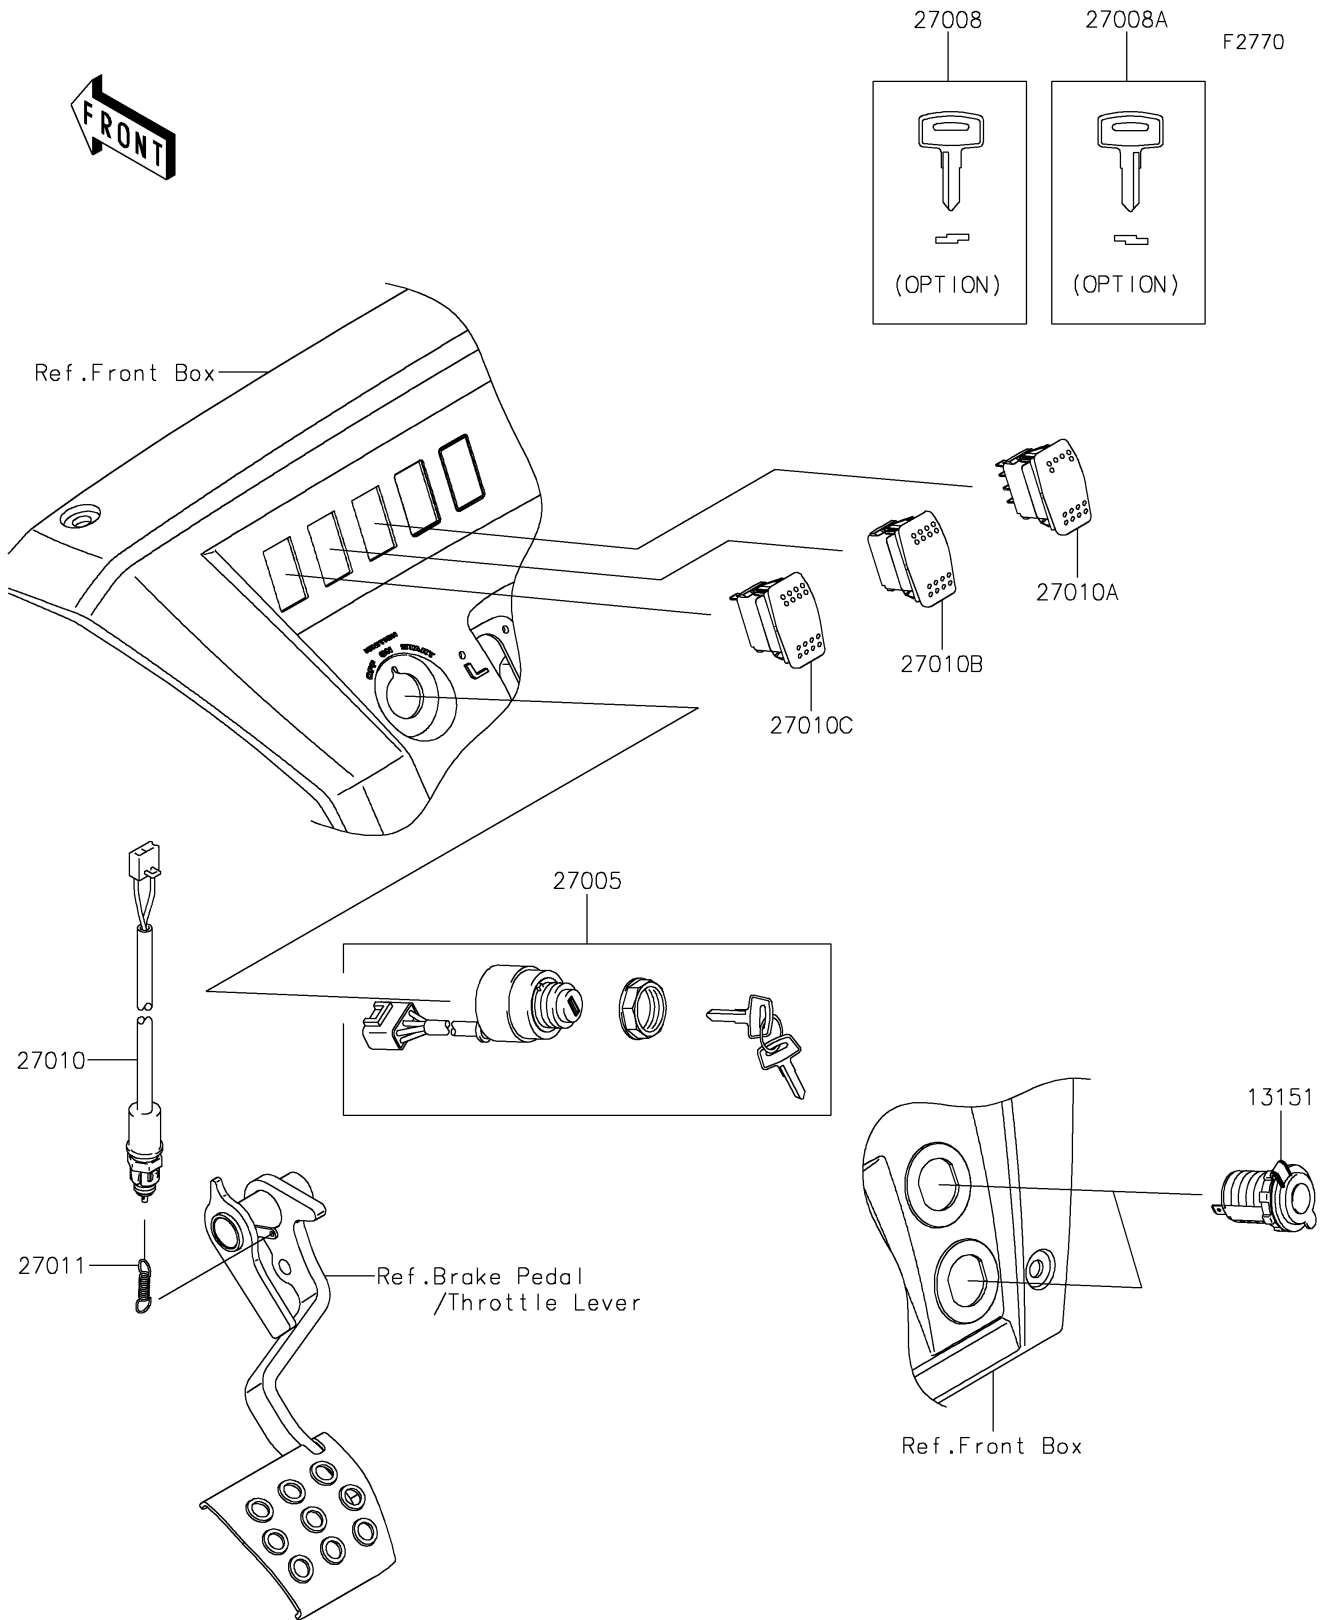

2025 MULE PRO-FX 1000 HD Edition PARTS DIAGRAM

Ignition Switch

2025 MULE PRO-FX 1000 HD Edition PARTS LIST

Ignition Switch

ITEM NAME	PART NUMBER	QUANTITY
SWITCH-COMP,OUTLET,12V (Ref # 13151)	13151-0556	2
SWITCH-ASSY-IGNITION (Ref # 27005)	27005-0643	1
KEY-LOCK,BLANK (Ref # 27008)	27008-1153	1
KEY-LOCK,BLANK (Ref # 27008A)	27008-1157	1
SWITCH,BRAKE (Ref # 27010)	27010-0724	1
SWITCH,HEAD LAMP (Ref # 27010A)	27010-0750	1
SWITCH,2WD/4WD (Ref # 27010B)	27010-0751	1
SWITCH,DIFF LOCK (Ref # 27010C)	27010-0810	1
SPRING,BRAKE LAMP SWITCH (Ref # 27011)	27011-006	1