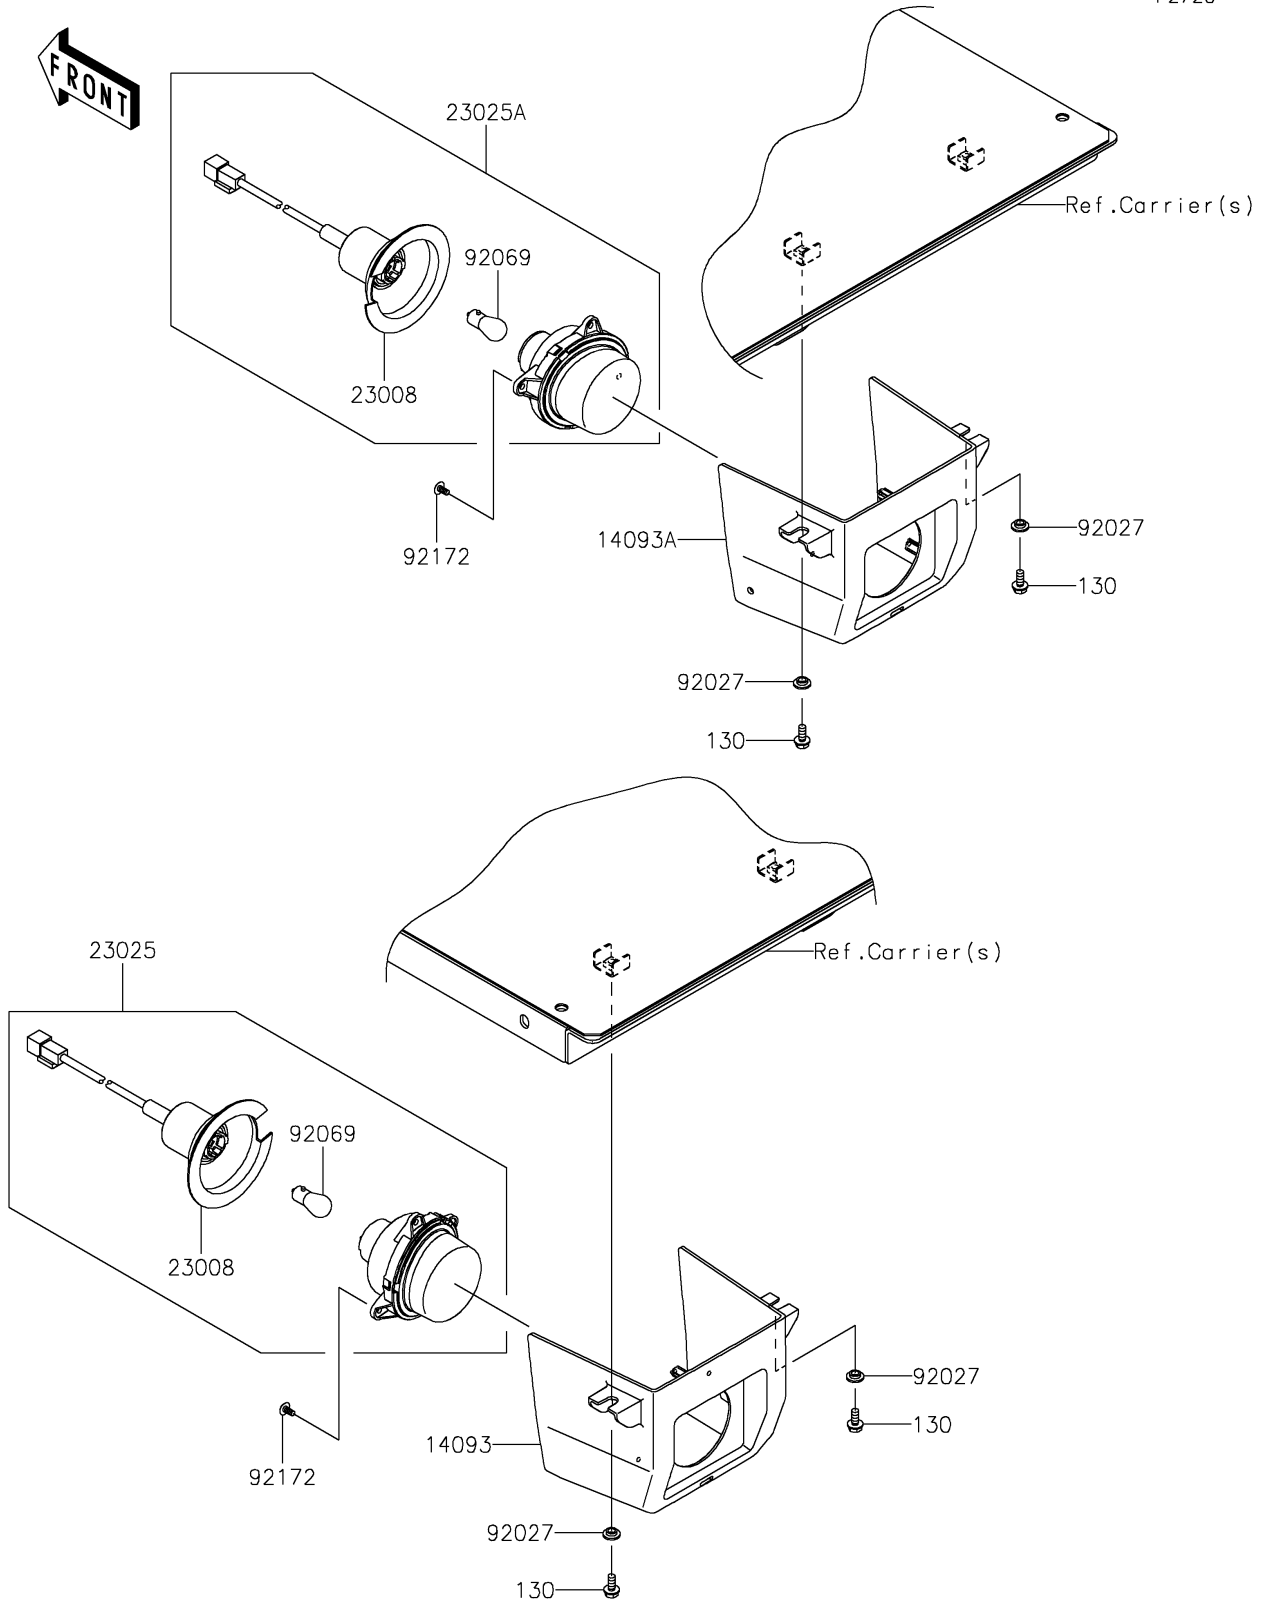

2025 MULE PRO-FX 1000 HD Edition PARTS DIAGRAM

Taillight(s)

F2720

2025 MULE PRO-FX 1000 HD Edition PARTS LIST

Taillight(s)

ITEM NAME	PART NUMBER	QUANTITY
COVER,TAIL LAMP,LH (Ref # 14093)	14093-0580	1
COVER,TAIL LAMP,RH (Ref # 14093A)	14093-0581	1
SOCKET-ASSY (Ref # 23008)	23008-0162	2
LAMP-TAIL,LH (Ref # 23025)	23025-0334	1
LAMP-TAIL,RH (Ref # 23025A)	23025-0341	1
COLLAR,L=4.6 (Ref # 92027)	92027-1168	4
BULB,12V 21/5W (Ref # 92069)	92069-0072	2
SCREW,TAPPING,5X10 (Ref # 92172)	92172-0262	6
BOLT-FLANGED,6X14 (Ref # 130)	130BA0614	4