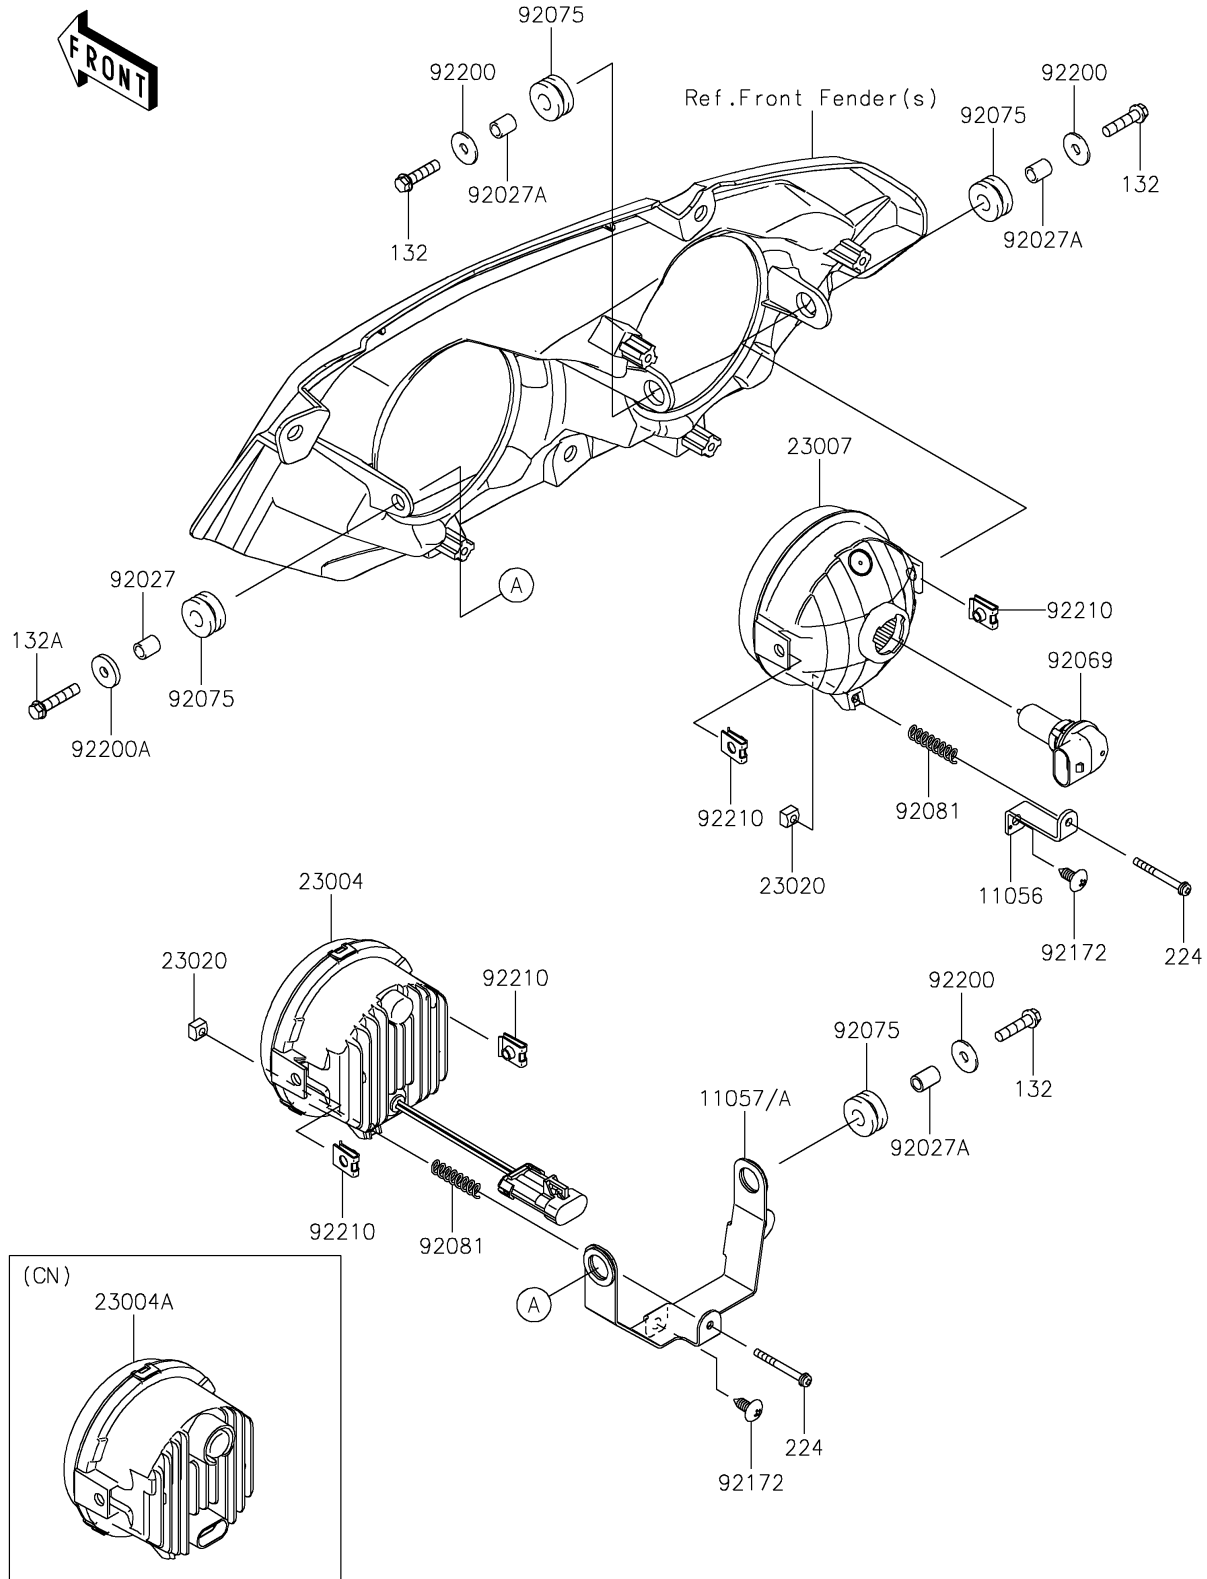

# 2025 MULE PRO-FX 1000 HD Edition PARTS DIAGRAM

Headlight(s)

F2710

## 2025 MULE PRO-FX 1000 HD Edition PARTS LIST

### Headlight(s)

ITEM NAME	PART NUMBER	QUANTITY
BRACKET (Ref # 11056)	11056-2933	2
BRACKET,LED HL,LH (Ref # 11057)	11057-0755	1
BRACKET,LED HL,RH (Ref # 11057A)	11057-0783	1
LAMP-HEAD,LED (Ref # 23004)	23004-0432	2
LENS-COMP,HEAD LAMP (Ref # 23007)	23007-0220	2
NUT,4MM,FOCUS ADJUST (Ref # 23020)	23020-018	4
COLLAR,6.8X10X14.5 (Ref # 92027)	92027-156	2
COLLAR,6.8X10X12 (Ref # 92027A)	92027-162	6
BULB,12V 35/35W (Ref # 92069)	92069-0102	2
DAMPER,10X24X12 (Ref # 92075)	92075-1690	8
SPRING,FOCUS ADJUST (Ref # 92081)	92081-1896	4
SCREW,6X16 (Ref # 92172)	92172-0284	4
WASHER,6.5X20X1.6 (Ref # 92200)	92200-0283	6
WASHER,6.5X20X3.2 (Ref # 92200A)	92200-0359	2
NUT (Ref # 92210)	92210-1125	8
BOLT-FLANGED-SMALL,6X25 (Ref # 132)	132BA0625	6
BOLT-FLANGED-SMALL,6X30 (Ref # 132A)	132BA0630	2
SCREW-PAN-WP-CROS (Ref # 224)	224AA0440	4