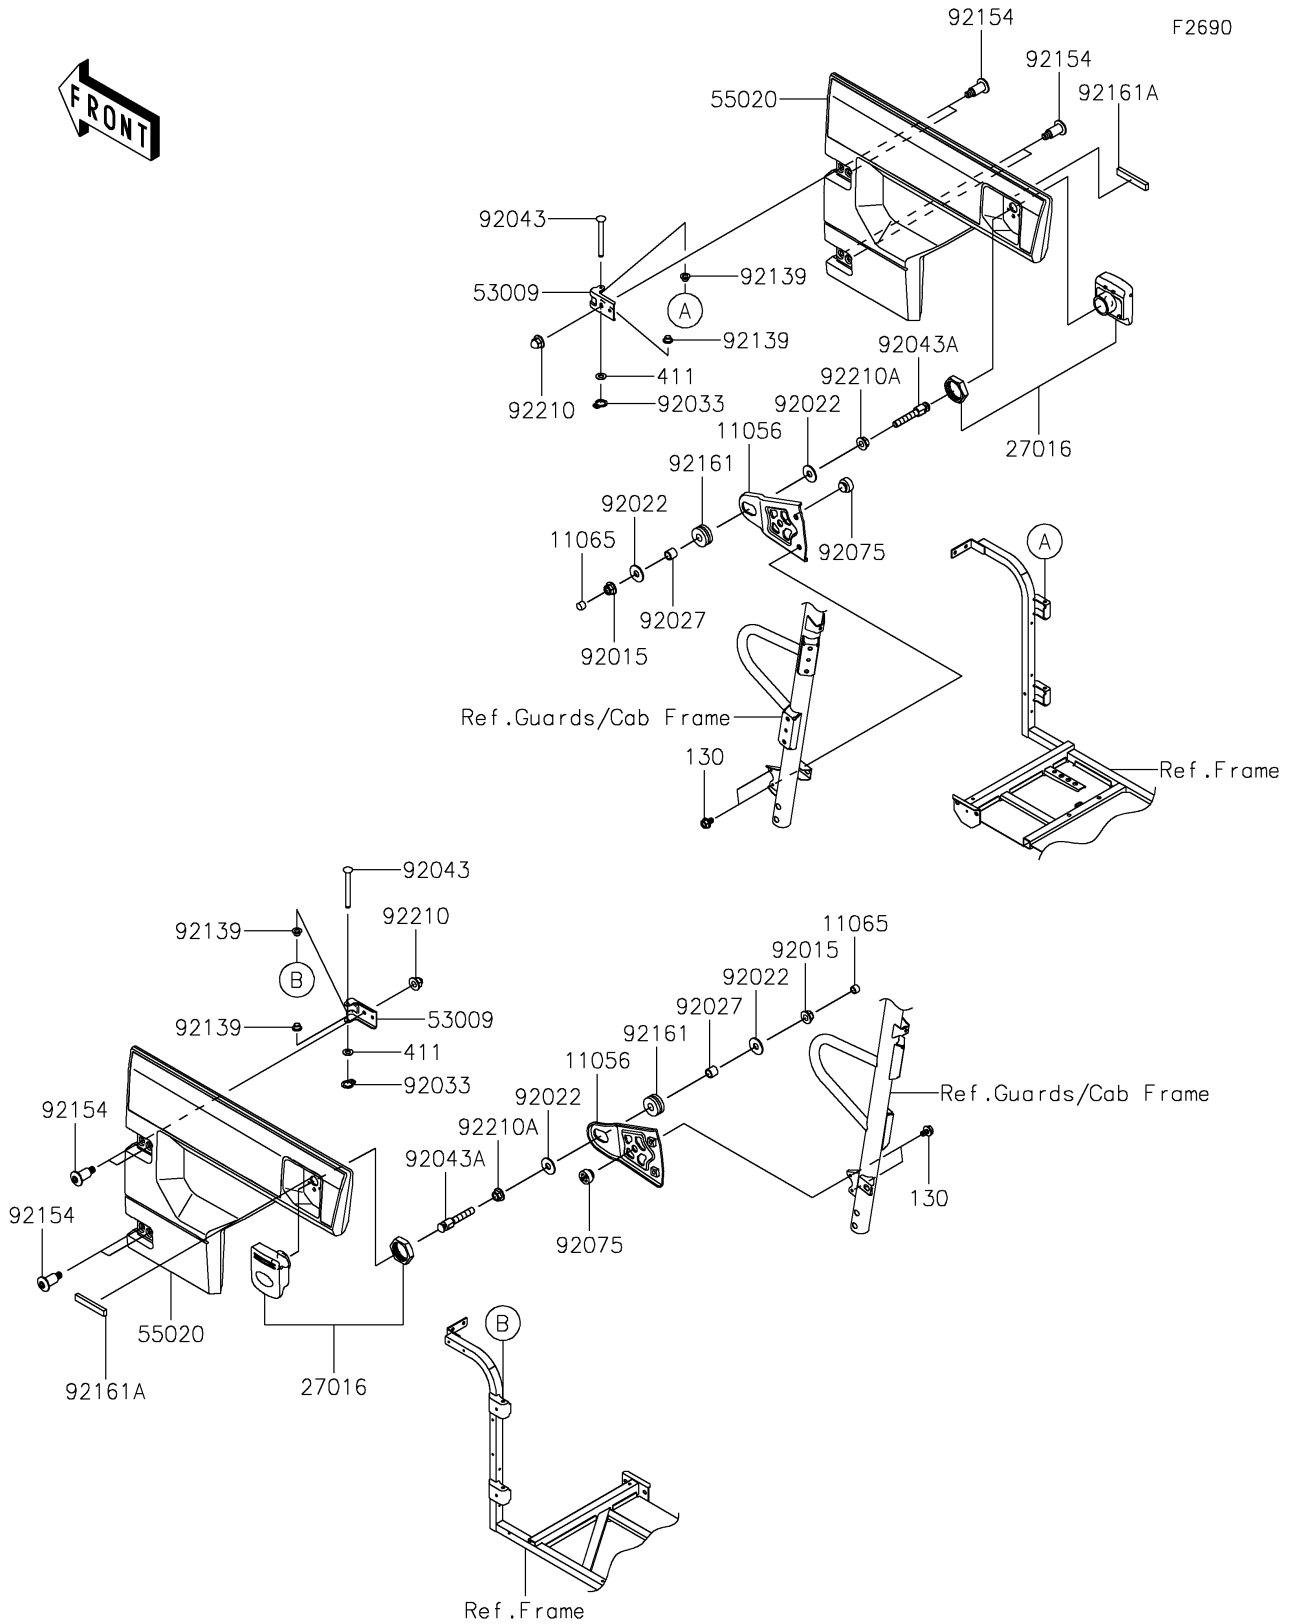

2024 MULE PRO-FX™ 1000 HD Edition PARTS DIAGRAM

Door

F2690

2024 MULE PRO-FX™ 1000 HD Edition PARTS LIST

Door

ITEM NAME	PART NUMBER	QUANTITY
BRACKET,DOOR GUARD (Ref # 11056)	11056-2856	2
CAP (Ref # 11065)	11065-7504	2
LOCK-ASSY (Ref # 27016)	27016-0084	2
HINGE (Ref # 53009)	53009-0303	4
GUARD,FR,F.BLACK (Ref # 55020)	55020-0936-6Z	2
NUT,8MM (Ref # 92015)	92015-1432	2
WASHER,PLAIN (Ref # 92022)	92022-3026	4
COLLAR,8.8X12X10.7 (Ref # 92027)	92027-102	2
RING-SNAP (Ref # 92033)	92033-0719	4
PIN,6X56 (Ref # 92043)	92043-0743	4
PIN,DOOR LOCK (Ref # 92043A)	92043-0788	2
DAMPER (Ref # 92075)	92075-1598	2
BUSHING,6X8X6 (Ref # 92139)	92139-0709	8
BOLT,SOCKET,8X30 (Ref # 92154)	92154-1369	8
DAMPER,10X26X11.5 (Ref # 92161)	92161-1691	2
DAMPER,9X52X5 (Ref # 92161A)	92161-1837	2
NUT,CAP,8MM (Ref # 92210)	92210-0488	8
NUT,FLANGED,8MM (Ref # 92210A)	92210-0555	2
BOLT-FLANGED,6X10 (Ref # 130)	130BA0610	4
WASHER-PLAIN,6MM (Ref # 411)	411AB0600	4