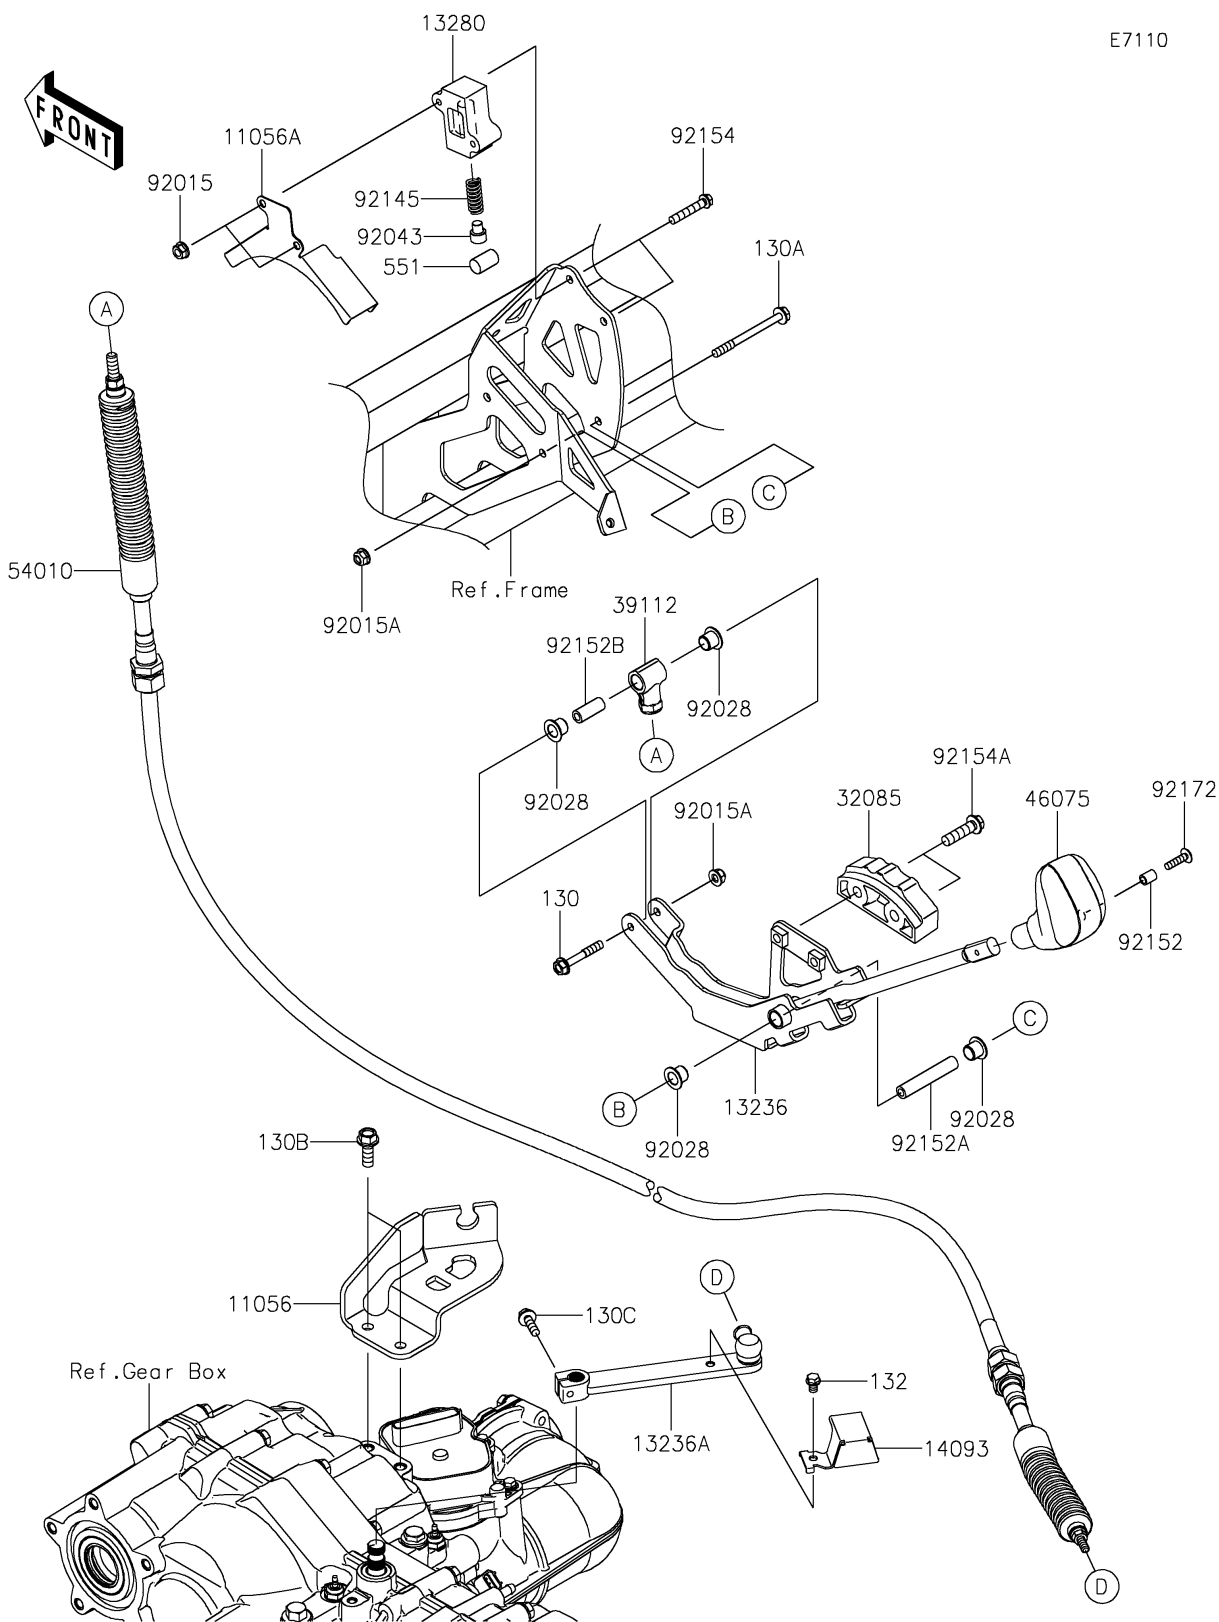

2024 MULE PRO-FX™ 1000 HD Edition

PARTS DIAGRAM

Control

2024 MULE PRO-FX™ 1000 HD Edition

Kawasaki
Let the Good Times Roll®

PARTS LIST

Control

ITEM NAME	PART NUMBER	QUANTITY
BRACKET,T/M SIDE (Ref # 11056)	11056-2946	1
BRACKET,DUST COVER (Ref # 11056A)	11056-7274	1
LEVER-COMP,SHIFT (Ref # 13236)	13236-0748	1
LEVER-COMP (Ref # 13236A)	13236-0854	1
HOLDER (Ref # 13280)	13280-0776	1
COVER (Ref # 14093)	14093-1362	1
STOPPER (Ref # 32085)	32085-0748	1
RODEND-TIE (Ref # 39112)	39112-0020	1
GRIP (Ref # 46075)	46075-0569	1
CABLE,SHIFT (Ref # 54010)	54010-0601	1
NUT,FLANGED,6MM (Ref # 92015)	92015-1367	2
NUT,LOCK,FLANGED,6MM (Ref # 92015A)	92015-1675	2
BUSHING (Ref # 92028)	92028-1507	4
PIN (Ref # 92043)	92043-0790	1
SPRING (Ref # 92145)	92145-1578	1
COLLAR,5.6X8X10.5 (Ref # 92152)	92152-1545	1
COLLAR,6X10X56.5 (Ref # 92152A)	92152-1823	1
COLLAR,6X10X25 (Ref # 92152B)	92152-1854	1
BOLT,FLANGED,6X35 (Ref # 92154)	92154-1544	2
BOLT,FLANGED,8X30 (Ref # 92154A)	92154-1907	2
SCREW,5X20 (Ref # 92172)	92172-2081	1
BOLT-FLANGED,6X40 (Ref # 130)	130BA0640	1
BOLT-FLANGED,6X70 (Ref # 130A)	130BA0670	1
BOLT-FLANGED,8X22 (Ref # 130B)	130BA0822	2
BOLT-FLANGED,6X20 (Ref # 130C)	130CA0620	1
BOLT-FLANGED-SMALL,6X8 (Ref # 132)	132BA0608	1
PIN-DOWEL,12X20 (Ref # 551)	551R1220	1