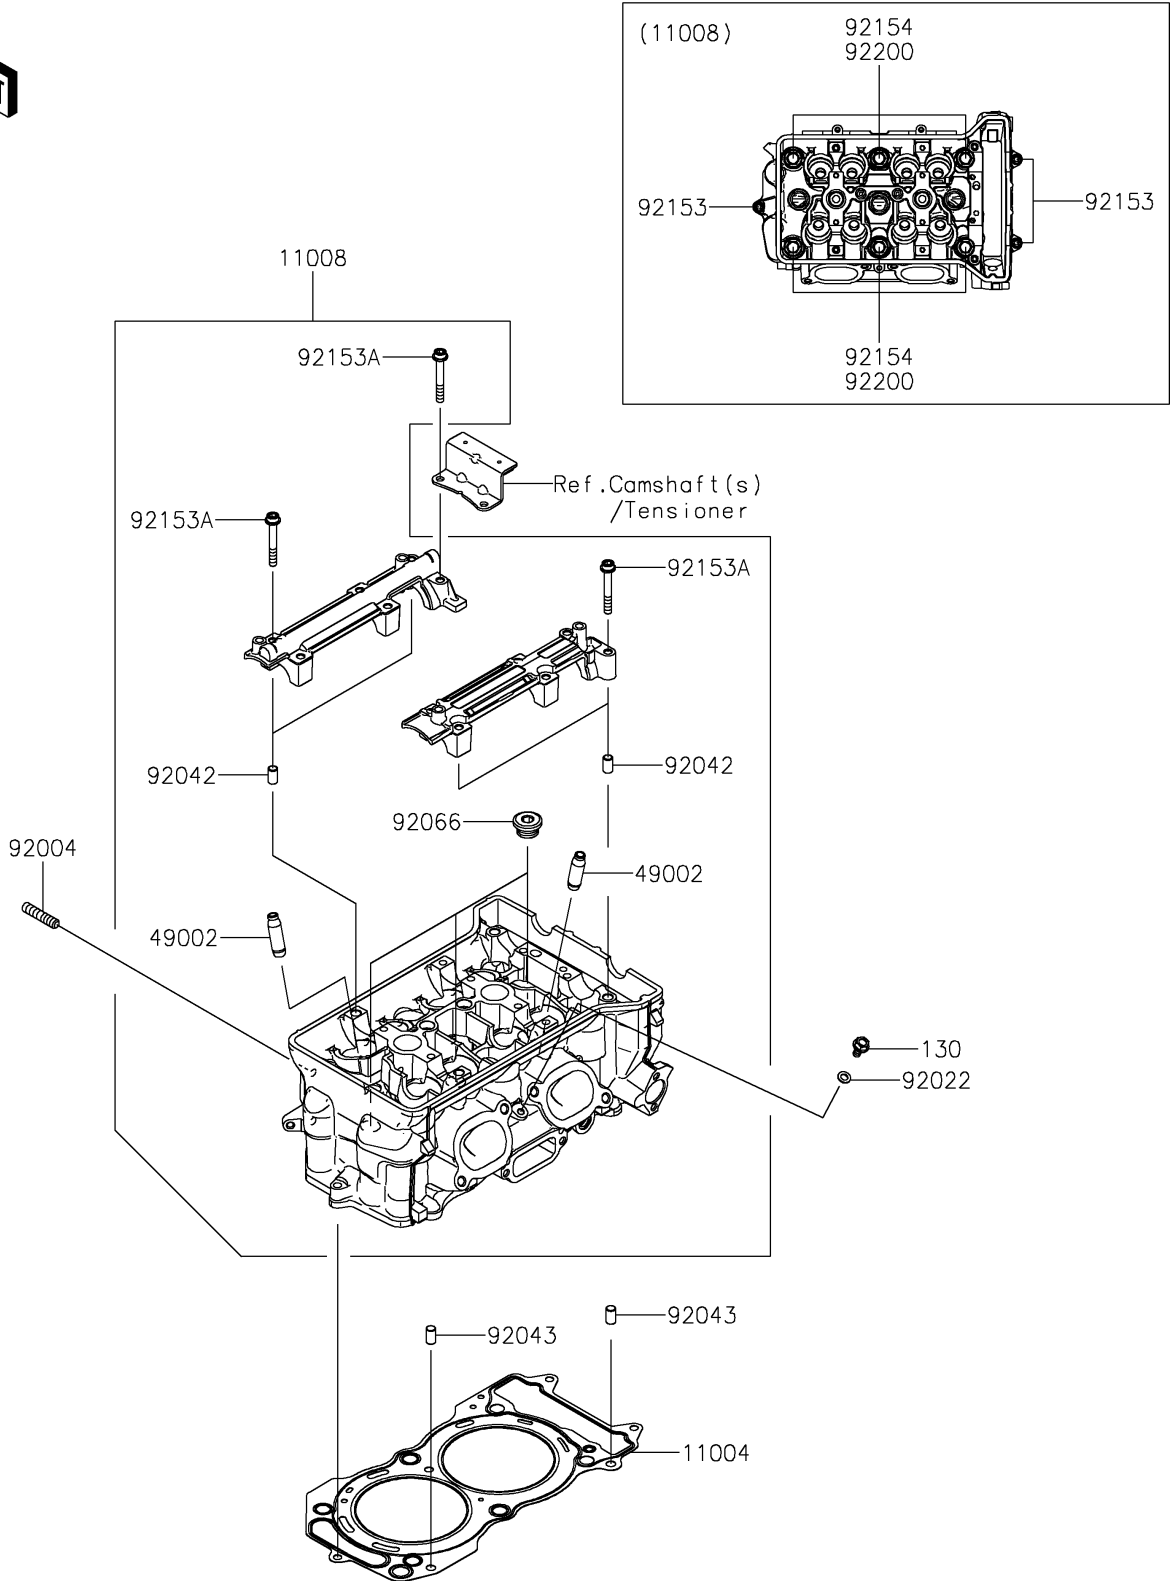

2025 MULE PRO-FX 1000 HD Edition PARTS DIAGRAM

Cylinder Head

E1111

2025 MULE PRO-FX 1000 HD Edition PARTS LIST

Cylinder Head

ITEM NAME	PART NUMBER	QUANTITY
GASKET-HEAD (Ref # 11004)	11004-0809	1
HEAD-COMP-CYLINDER (Ref # 11008)	11008-1502	1
GUIDE-VALVE (Ref # 49002)	49002-0709	8
STUD,8X22 (Ref # 92004)	92004-1217	8
WASHER,6.2X11X1 (Ref # 92022)	92022-304	1
PIN,DOWEL,6.3X8X14 (Ref # 92042)	92042-007	4
PIN,8X14 (Ref # 92043)	92043-1567	2
PLUG,18X10 (Ref # 92066)	92066-0832	3
BOLT,6X95 (Ref # 92153)	92153-0320	3
BOLT,SOCKET,6X45 (Ref # 92153A)	92153-0656	12
BOLT,11X157 (Ref # 92154)	92154-3931	6
WASHER,11.5X20.5X3.2 (Ref # 92200)	92200-0727	6
BOLT-FLANGED,6X12 (Ref # 130)	130BA0612	1