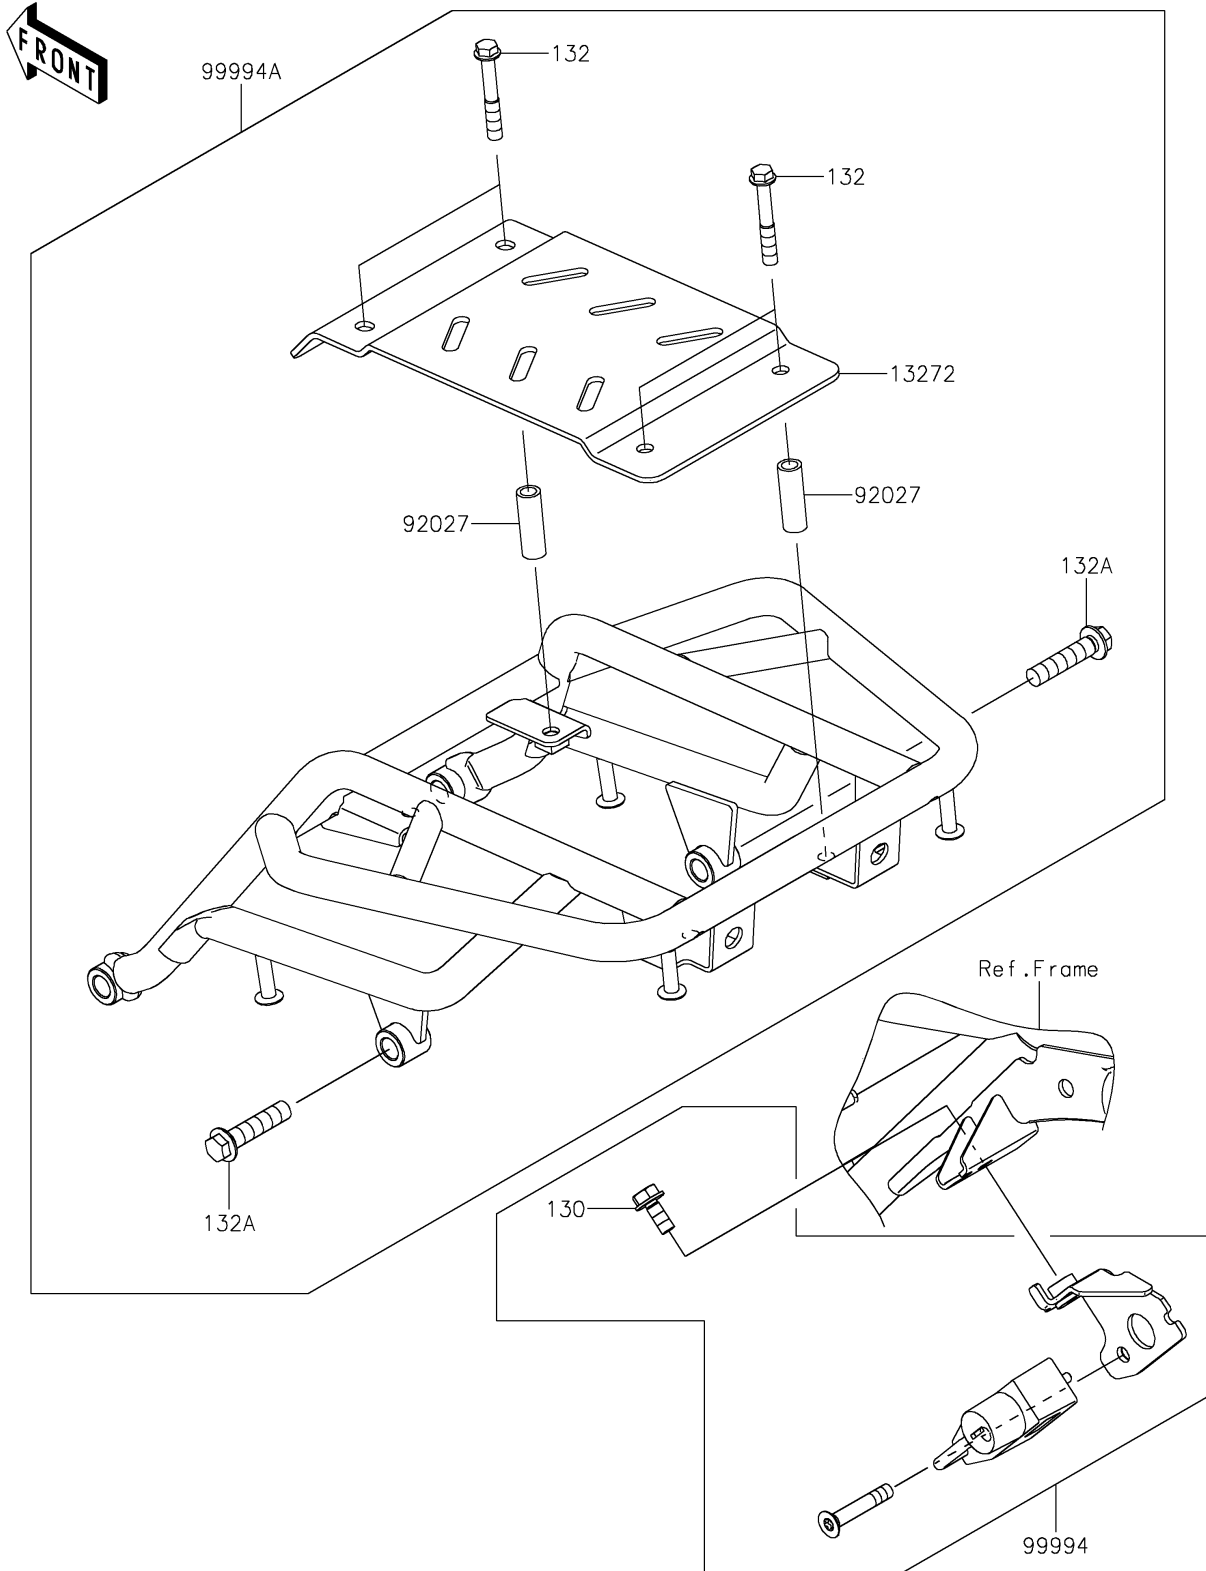

2023 KLX® 230SM PARTS DIAGRAM

Accessory(Helmet Lock and Carrier)

F2910C

2023 KLX® 230SM PARTS LIST

Accessory(Helmet Lock and Carrier)

ITEM NAME	PART NUMBER	QUANTITY
PLATE (Ref # 13272)	13272-2731	1
COLLAR,6.8X10X30 (Ref # 92027)	92027-209	4
HELMET LOCK (Ref # 99994)	99994-1279	1
CARRIER (Ref # 99994A)	99994-1280	1
BOLT-FLANGED,6X14 (Ref # 130)	130BA0614	1
BOLT-FLANGED-SMALL,6X40 (Ref # 132)	132BA0640	4
BOLT-FLANGED-SMALL,8X35 (Ref # 132A)	132BA0835	4