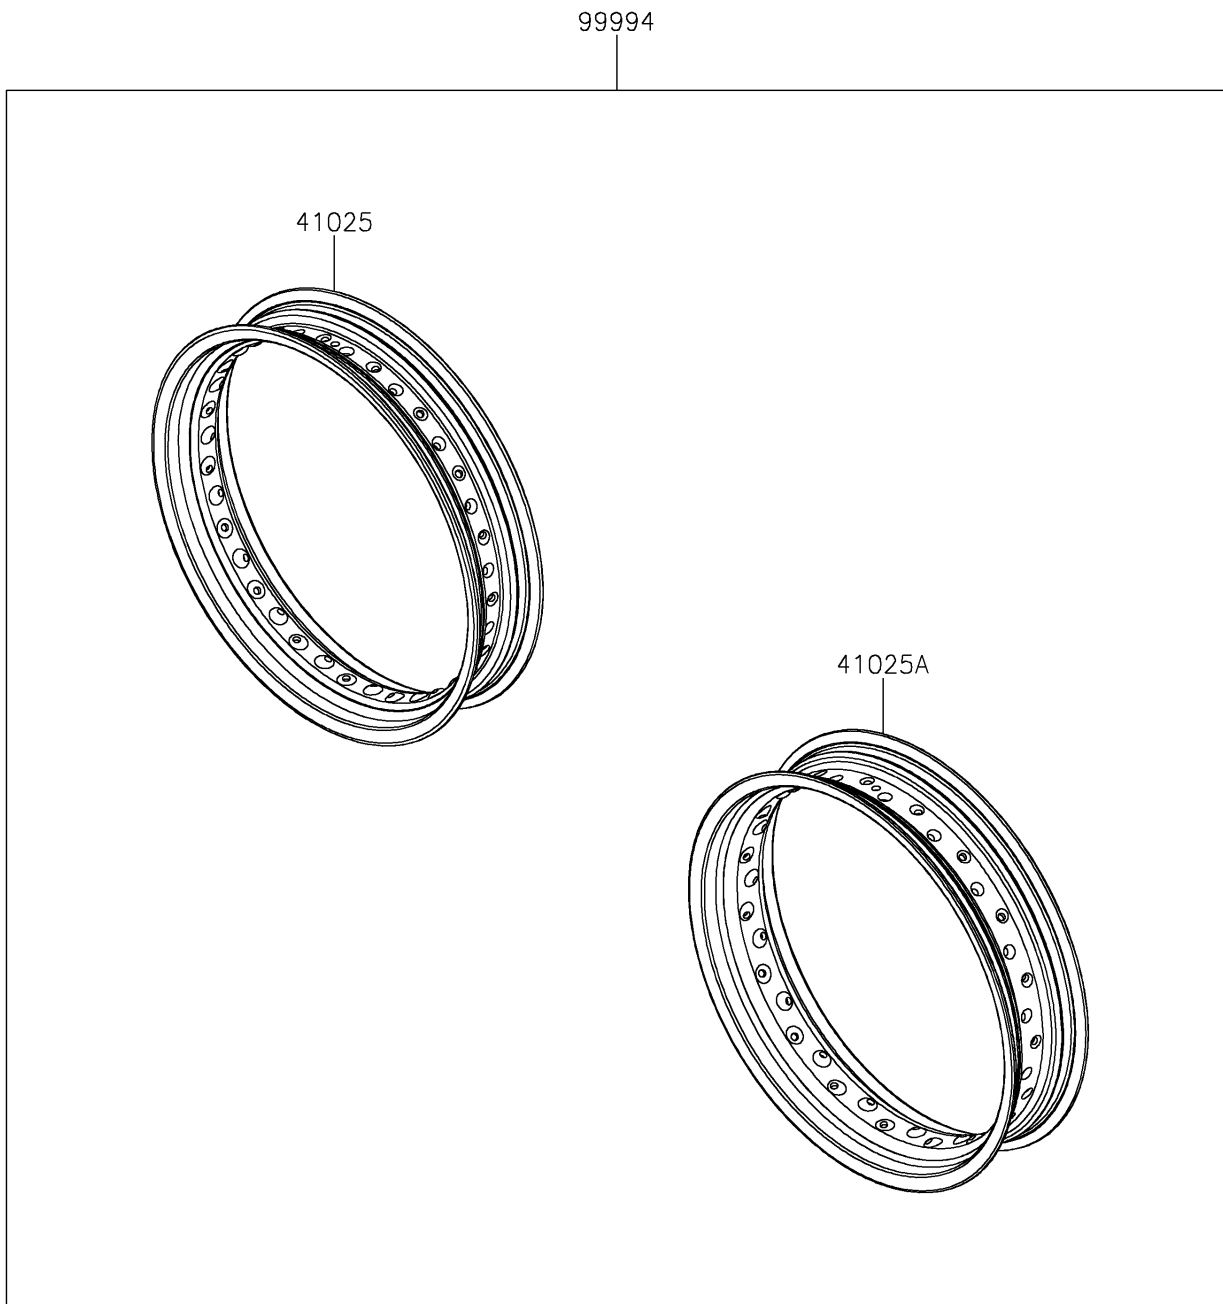

# 2023 KLX® 230SM PARTS DIAGRAM

Accessory(Rim)

F2910B

## 2023 KLX® 230SM PARTS LIST

### Accessory(Rim)

ITEM NAME	PART NUMBER	QUANTITY
RIM,FR,17M/CXMT3.00,GOLD (Ref # 41025)	41025-0437-WB	1
RIM,RR,17M/CXMT3.50,GOLD (Ref # 41025A)	41025-0438-WB	1
RIM(17INCH),GOLD (Ref # 99994)	99994-1850-WB	1