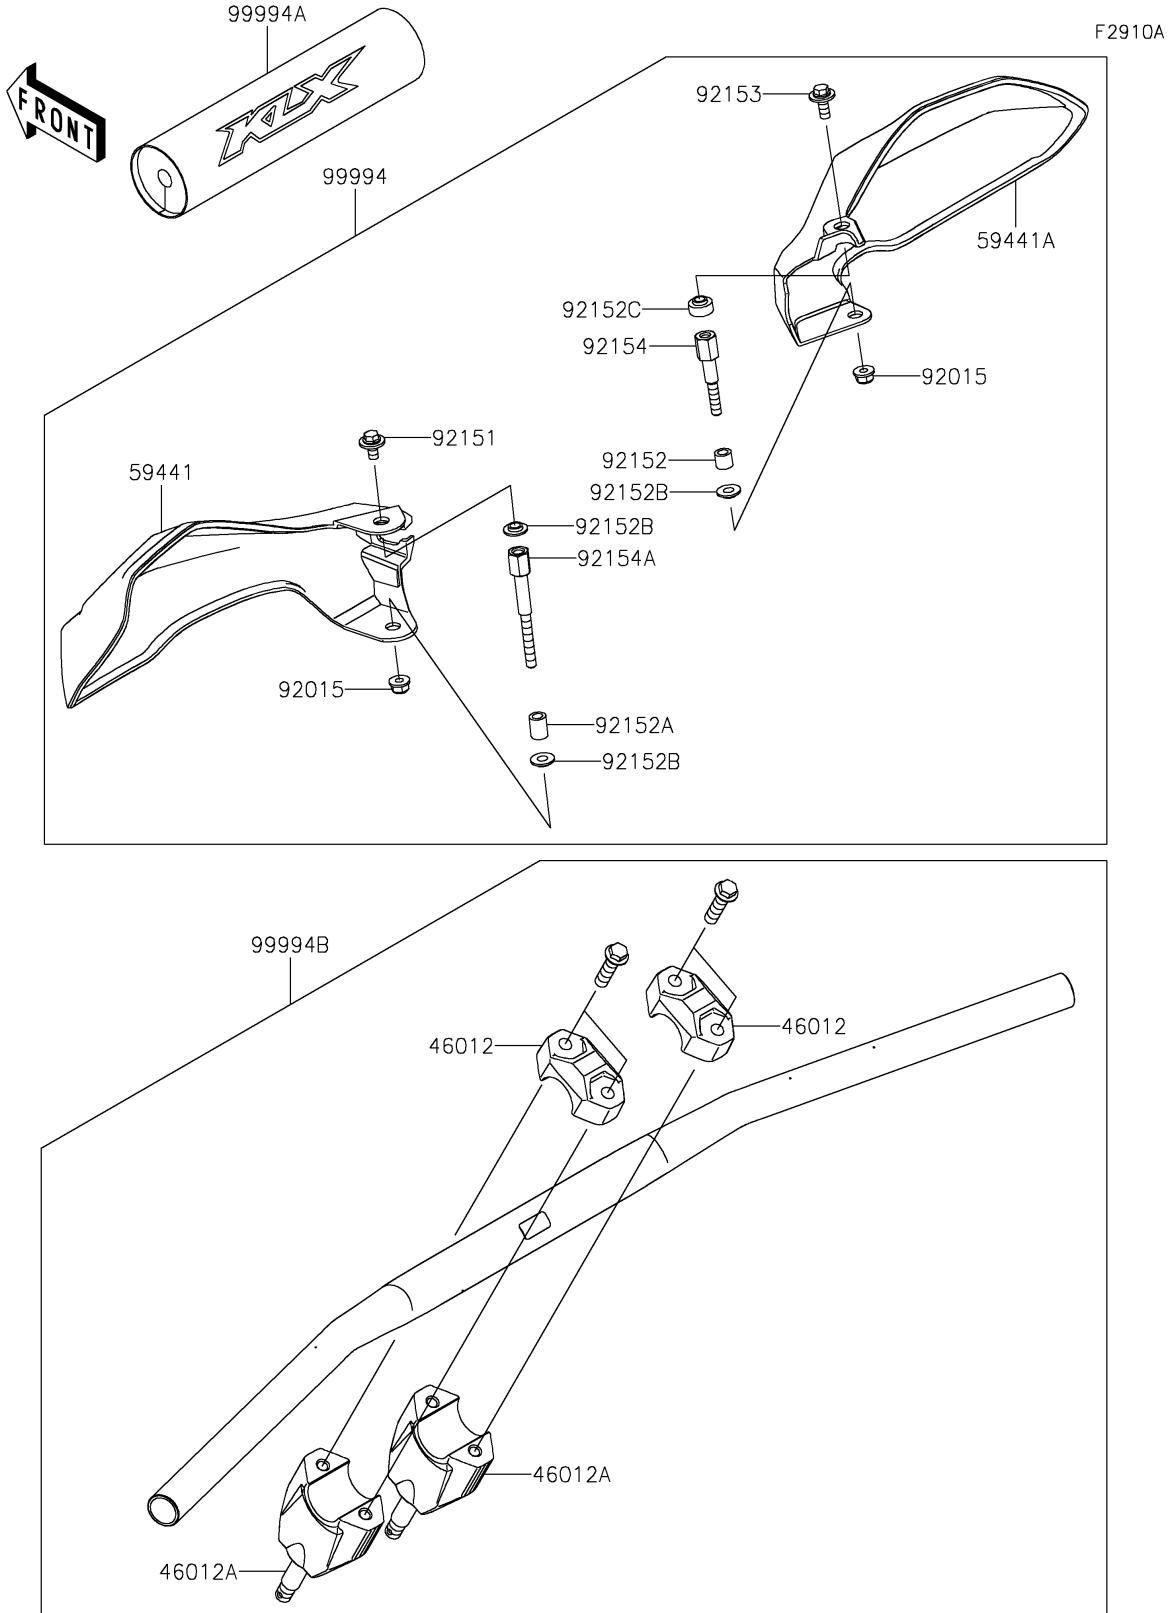

2023 KLX® 230SM PARTS DIAGRAM

Accessory(Handle)

2023 KLX® 230SM PARTS LIST

Accessory(Handle)

ITEM NAME	PART NUMBER	QUANTITY
HOLDER-HANDLE,UPP,M.F.S.BLACK (Ref # 46012)	46012-0359-21P	2
HOLDER-HANDLE,LWR,M.F.S.BLACK (Ref # 46012A)	46012-0360-21P	2
COVER-HANDLE,LH,EBONY (Ref # 59441)	59441-0045-68L	1
COVER-HANDLE,RH,EBONY (Ref # 59441A)	59441-0046-68L	1
NUT,LOCK,FLANGED,6MM (Ref # 92015)	92015-1603	2
BOLT,6X12 (Ref # 92151)	92151-1985	1
COLLAR,6.5X10.5X9.3 (Ref # 92152)	92152-1992	1
COLLAR,6.5X10.5X14 (Ref # 92152A)	92152-2302	1
COLLAR,6.5X15X3.4 (Ref # 92152B)	92152-2314	3
COLLAR (Ref # 92152C)	92152-2592	1
BOLT,FLANGED,6X16 (Ref # 92153)	92153-1059	1
BOLT (Ref # 92154)	92154-1670	1
BOLT (Ref # 92154A)	92154-2359	1
HAND GUARD,EBONY (Ref # 99994)	99994-1248-68L	1
HANDLE-BAR PAD (Ref # 99994A)	99994-1274	1
FAT TYPE HANDLE BAR,F.S.BLACK (Ref # 99994B)	99994-1508-18R	1