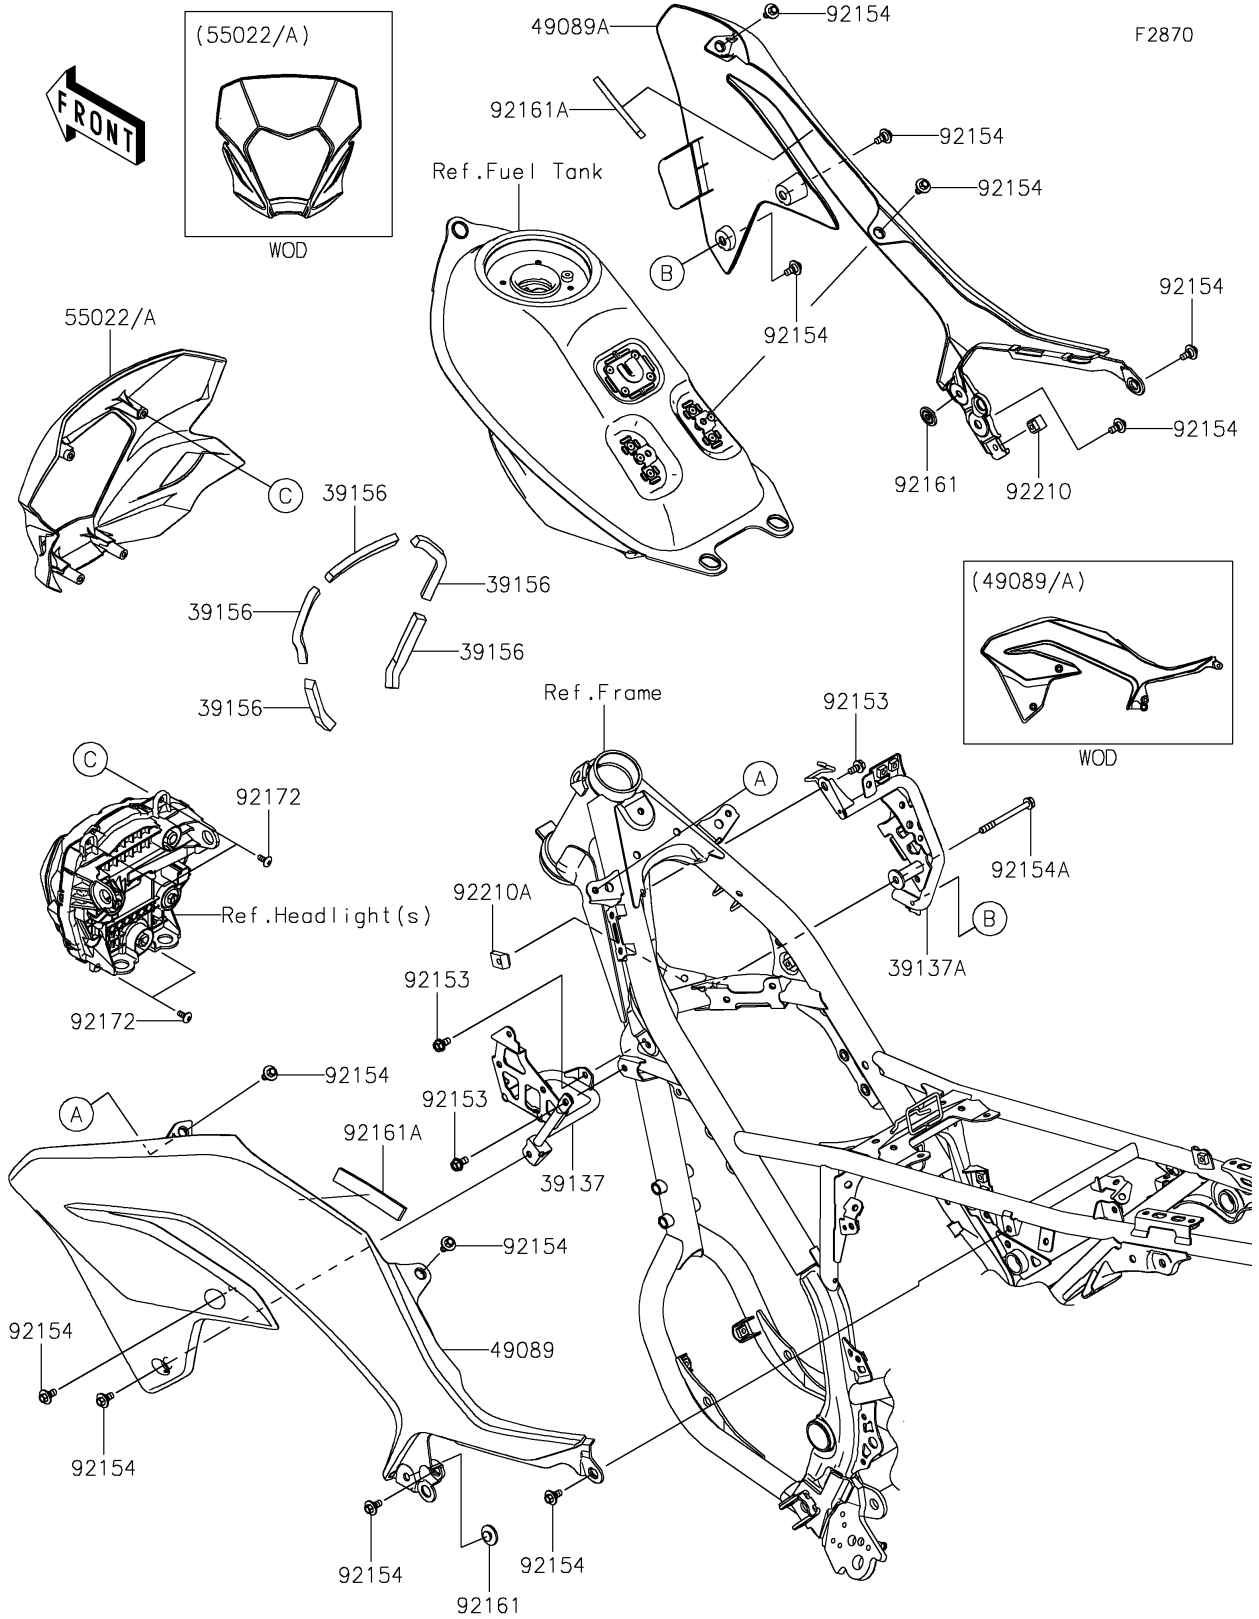

2023 KLX® 230SM PARTS DIAGRAM

Cowling

2023 KLX® 230SM PARTS LIST

Cowling

ITEM NAME	PART NUMBER	QUANTITY
STAY-COMP,LH,F.S.BLACK (Ref # 39137)	39137-0704-18R	1
STAY-COMP,RH,F.S.BLACK (Ref # 39137A)	39137-0706-18R	1
PAD,100X10X10 (Ref # 39156)	39156-2827	5
SHROUD-ENGINE,LH,EBONY (Ref # 49089)	49089-0957-68L	1
SHROUD-ENGINE,RH,EBONY (Ref # 49089A)	49089-0958-68L	1
COVER-HEAD LAMP,O.BLUE (Ref # 55022)	55022-0329-274	1
COVER-HEAD LAMP,L.GREEN (Ref # 55022A)	55022-0329-290	1
BOLT,FLANGED,6X12 (Ref # 92153)	92153-1283	3
BOLT,FLANGED,6X9 (Ref # 92154)	92154-0546	12
BOLT-FLANGED,6X70 (Ref # 92154A)	92154-4093	1
DAMPER,8X22X10 (Ref # 92161)	92161-1685	2
DAMPER,70X15X6 (Ref # 92161A)	92161-1838	2
SCREW,5X12 (Ref # 92172)	92172-1095	4
NUT,6MM (Ref # 92210)	92210-0218	1
NUT (Ref # 92210A)	92210-1771	1