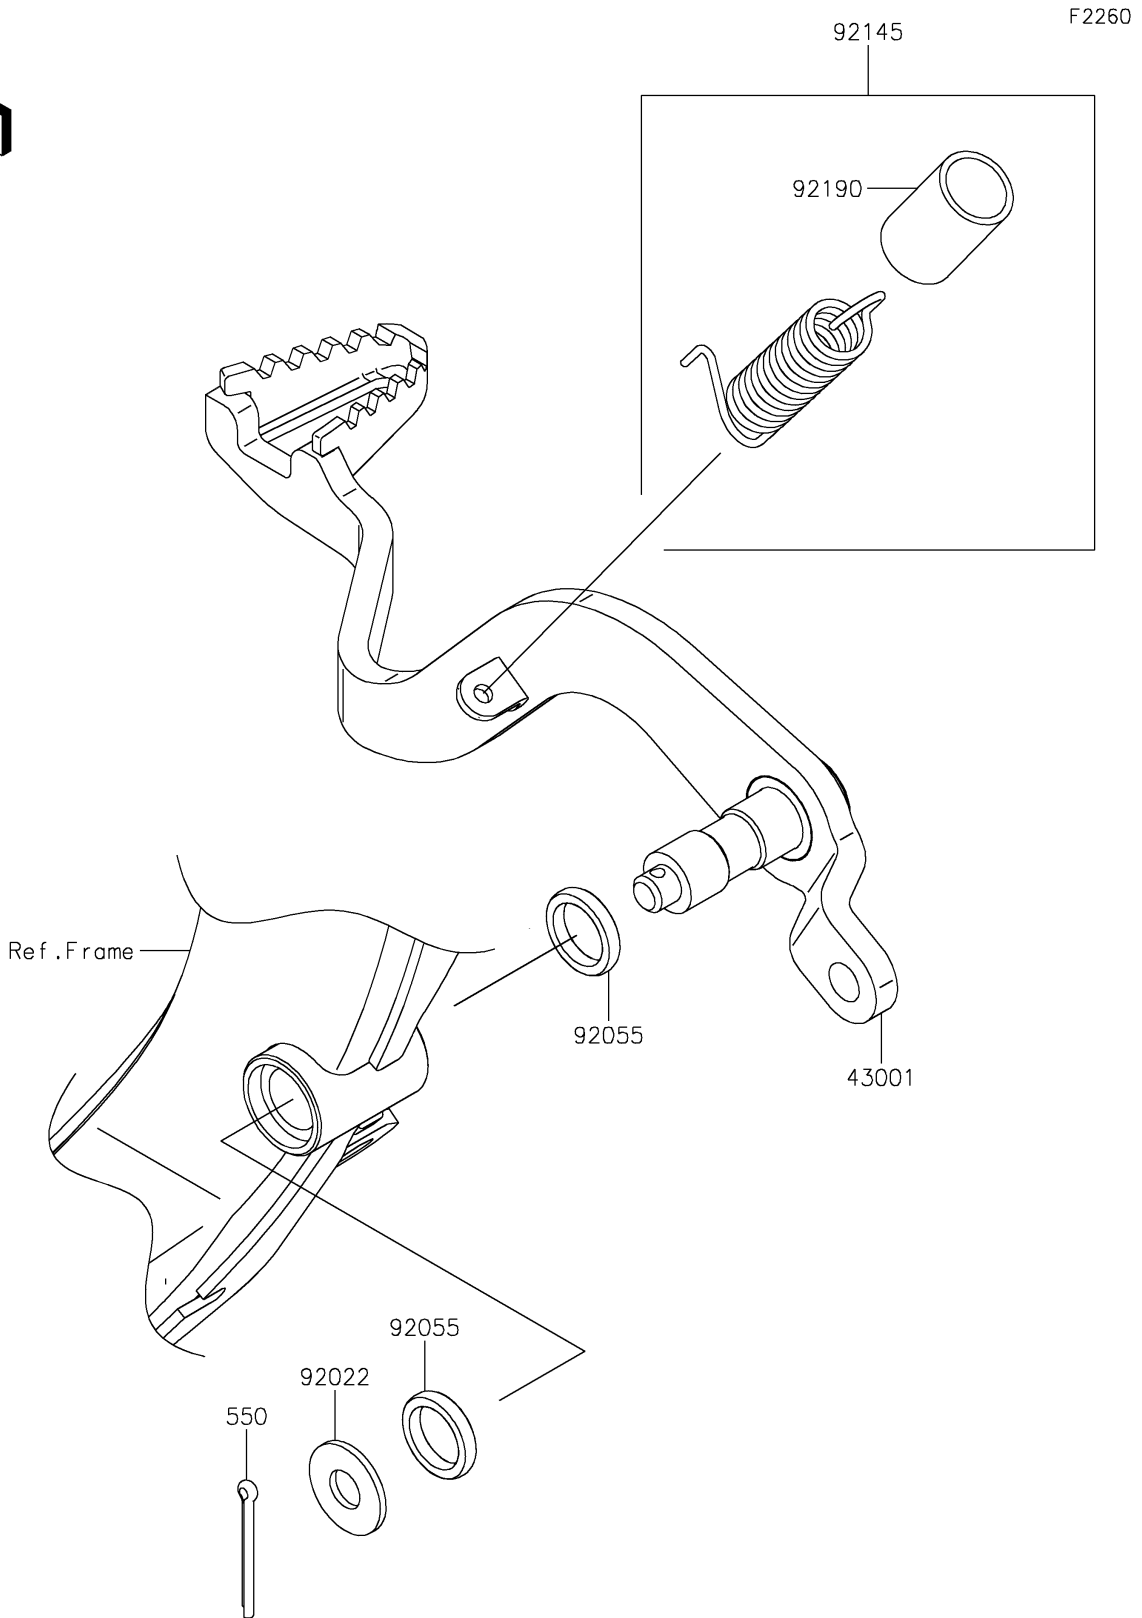

2023 KLX® 230SM PARTS DIAGRAM

Brake Pedal

2023 KLX® 230SM PARTS LIST

Brake Pedal

ITEM NAME	PART NUMBER	QUANTITY
LEVER-BRAKE (Ref # 43001)	43001-0776	1
WASHER,8.5X20X1.6 (Ref # 92022)	92022-1561	1
RING-O,13.1X2.7 (Ref # 92055)	92055-0768	2
SPRING,BRAKE PEDAL RETURN (Ref # 92145)	92145-1867	1
TUBE,13X16X25 (Ref # 92190)	92190-1488	1
PIN-COTTER,2.5X25 (Ref # 550)	550AA2525	1