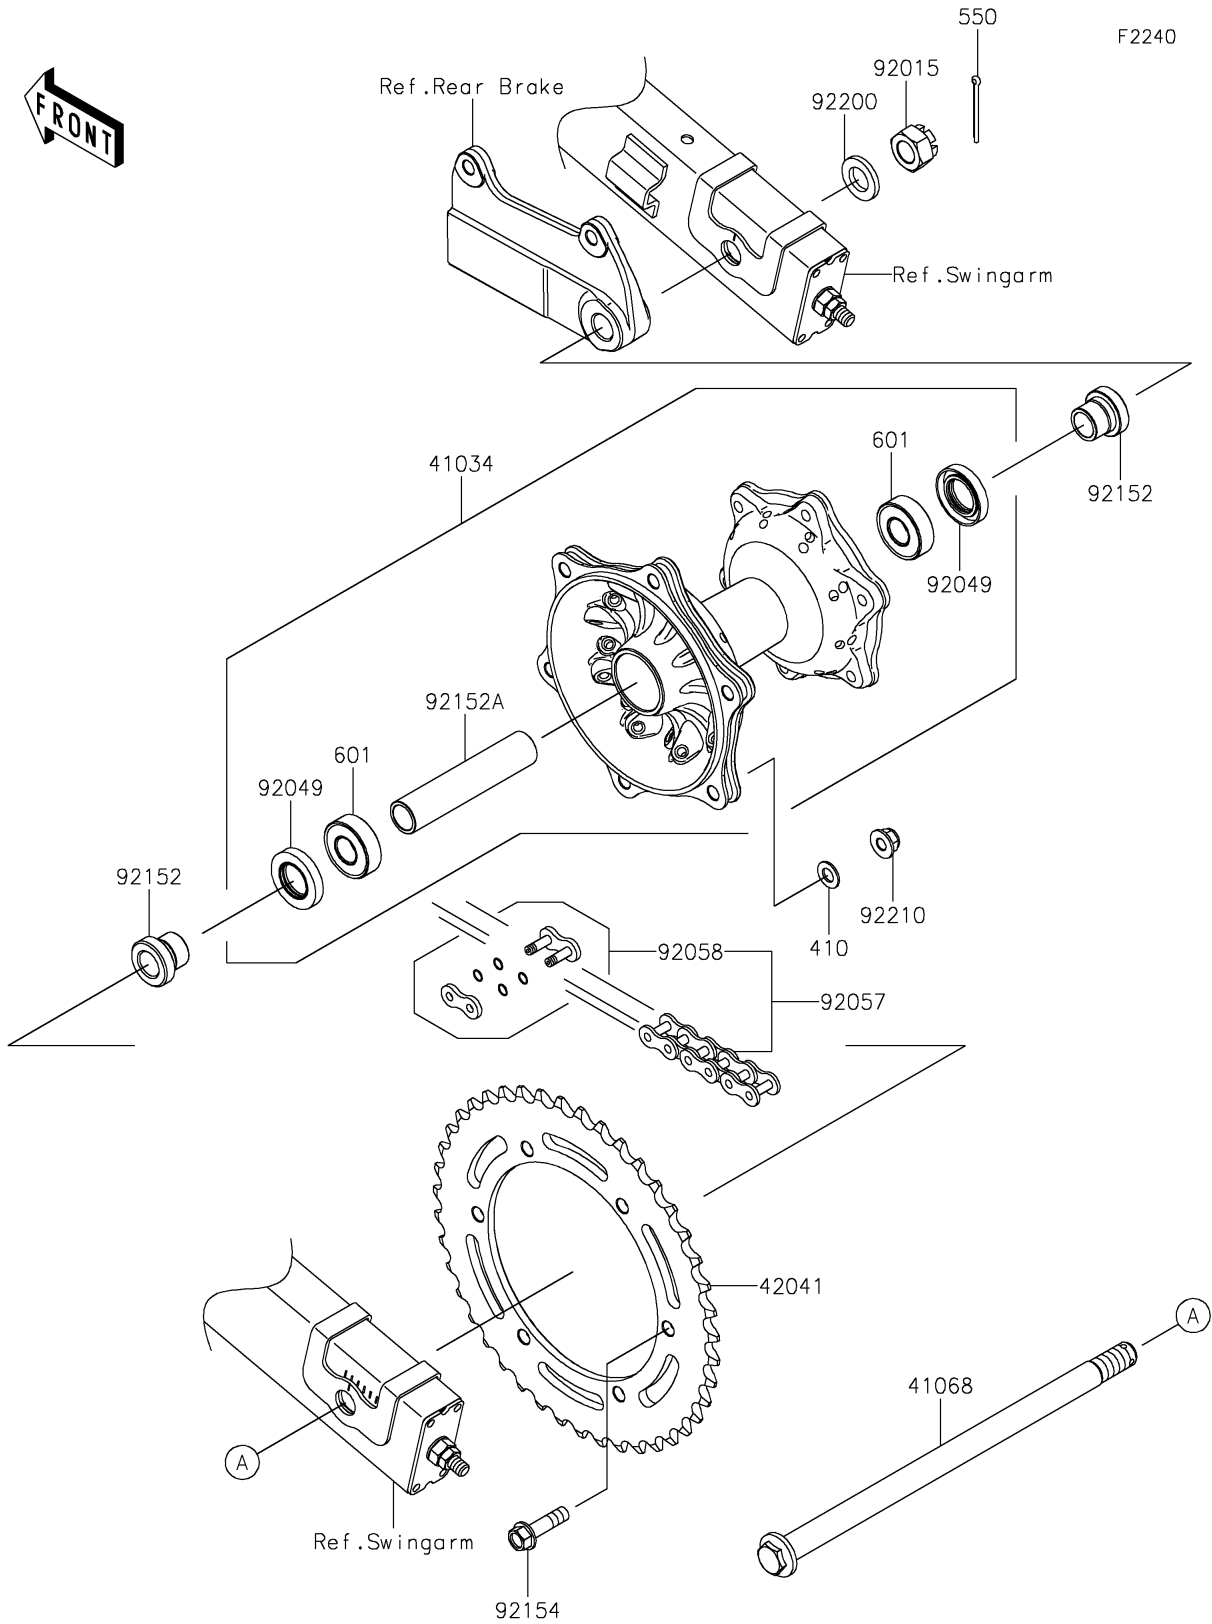

2023 KLX® 230SM PARTS DIAGRAM

Rear Hub

2023 KLX® 230SM PARTS LIST

Rear Hub

ITEM NAME	PART NUMBER	QUANTITY
DRUM-ASSY,RR (Ref # 41034)	41034-0612	1
AXLE,RR,15X275 (Ref # 41068)	41068-0648	1
SPROCKET-HUB,43T (Ref # 42041)	42041-0190	1
NUT,CASTLE,14MM (Ref # 92015)	92015-1765	1
SEAL-OIL (Ref # 92049)	92049-0114	2
CHAIN,DRIVE,520VF2X106L (Ref # 92057)	92057-0800	1
JOINT-CHAIN (Ref # 92058)	92058-0069	1
COLLAR (Ref # 92152)	92152-2545	2
COLLAR,15.2X20X96.2 (Ref # 92152A)	92152-2546	1
BOLT,FLANGED,8X30 (Ref # 92154)	92154-3918	6
WASHER,14.2X26X3.2 (Ref # 92200)	92200-1428	1
NUT,8MM (Ref # 92210)	92210-0570	6
WASHER-PLAIN-SMALL,8MM (Ref # 410)	410AA0800	6
PIN-COTTER,3.0X35 (Ref # 550)	550AA3035	1
BEARING-BALL (Ref # 601)	601B6202UU	2