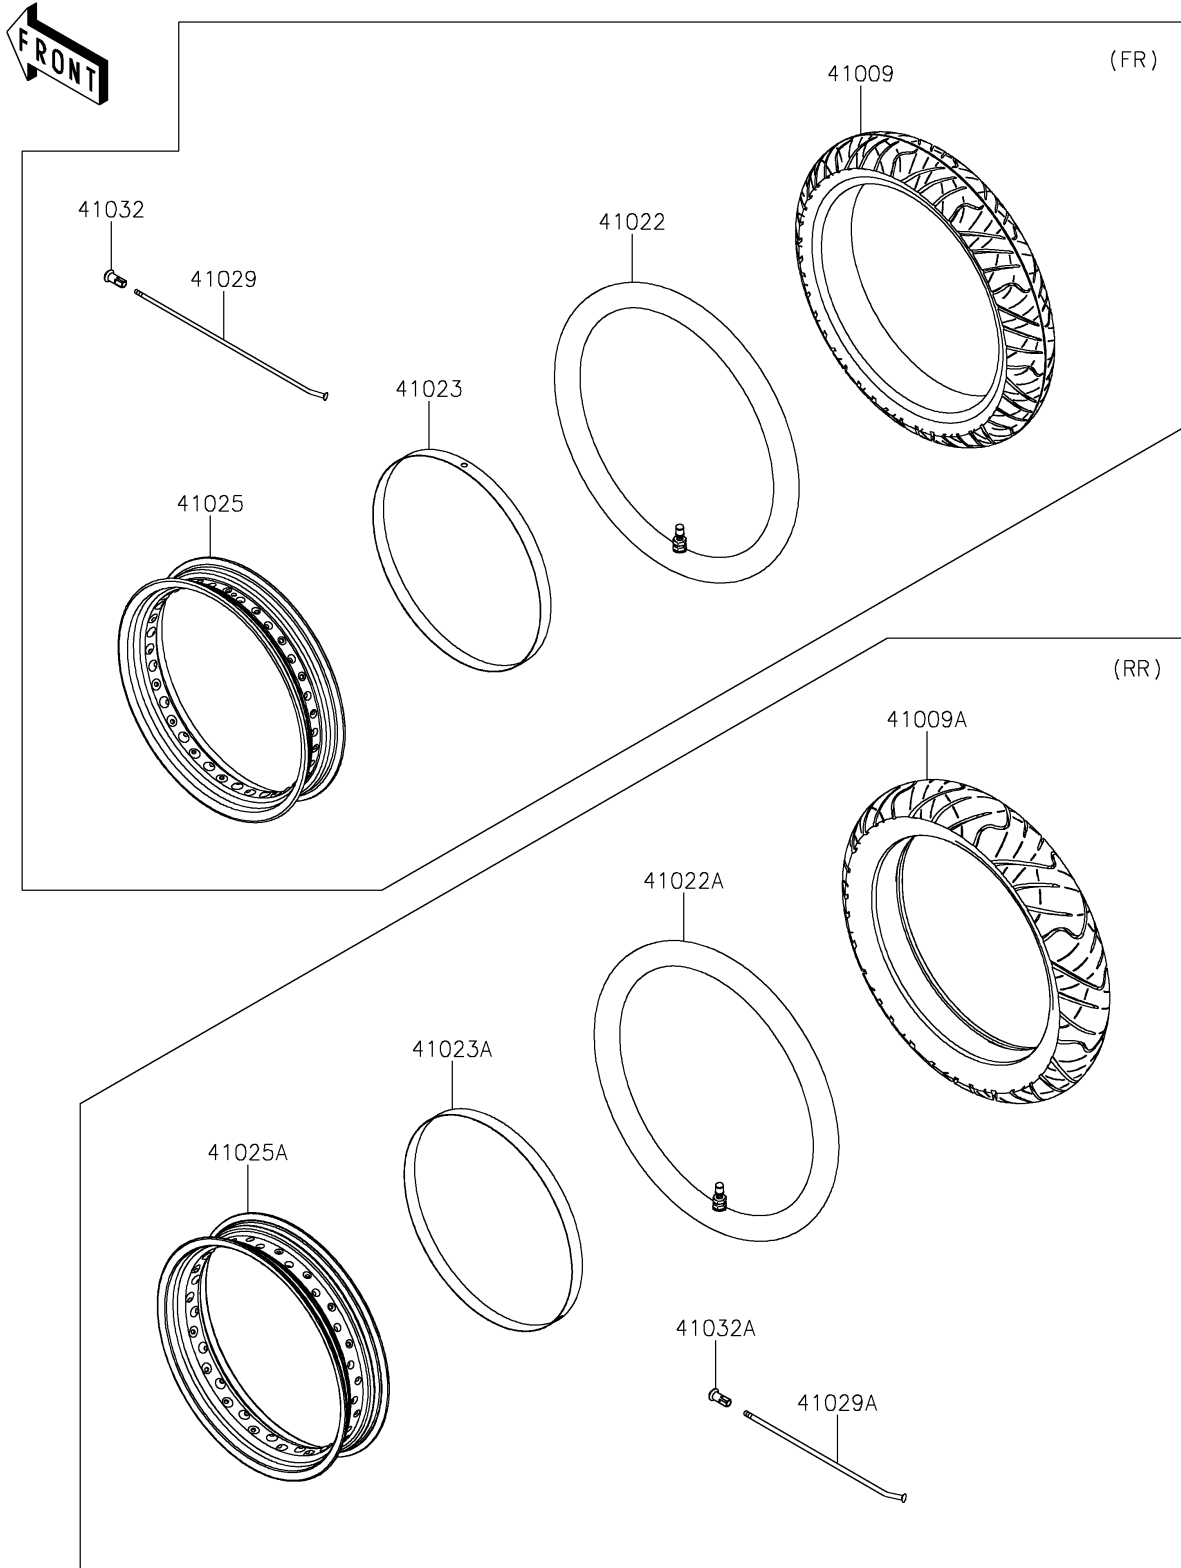

2023 KLX® 230SM PARTS DIAGRAM

Wheels/Tires

F2210

2023 KLX® 230SM PARTS LIST

Wheels/Tires

ITEM NAME	PART NUMBER	QUANTITY
TIRE,FR,110/70-17 54P,RX-01F (Ref # 41009)	41009-0888	1
TIRE,RR,120/70-17 58P,RX-01R (Ref # 41009A)	41009-0889	1
TUBE-TIRE,110/70-17 (Ref # 41022)	41022-0135	1
TUBE-TIRE,120/70-17 (Ref # 41022A)	41022-0136	1
BAND-RIM,25-17 (Ref # 41023)	41023-0034	1
BAND-RIM (Ref # 41023A)	41023-0046	1
RIM,FR,17M/CXMT3.00,BLACK (Ref # 41025)	41025-0437-WC	1
RIM,RR,17M/CXMT3.50,BLACK (Ref # 41025A)	41025-0438-WC	1
SPOKE-INNER,170MMX160D (Ref # 41029)	41029-0122	36
SPOKE-INNER,169MMX160D (Ref # 41029A)	41029-0123	36
NIPPLE-SPOKE (Ref # 41032)	41032-0010	36
NIPPLE-SPOKE (Ref # 41032A)	41032-0013	36