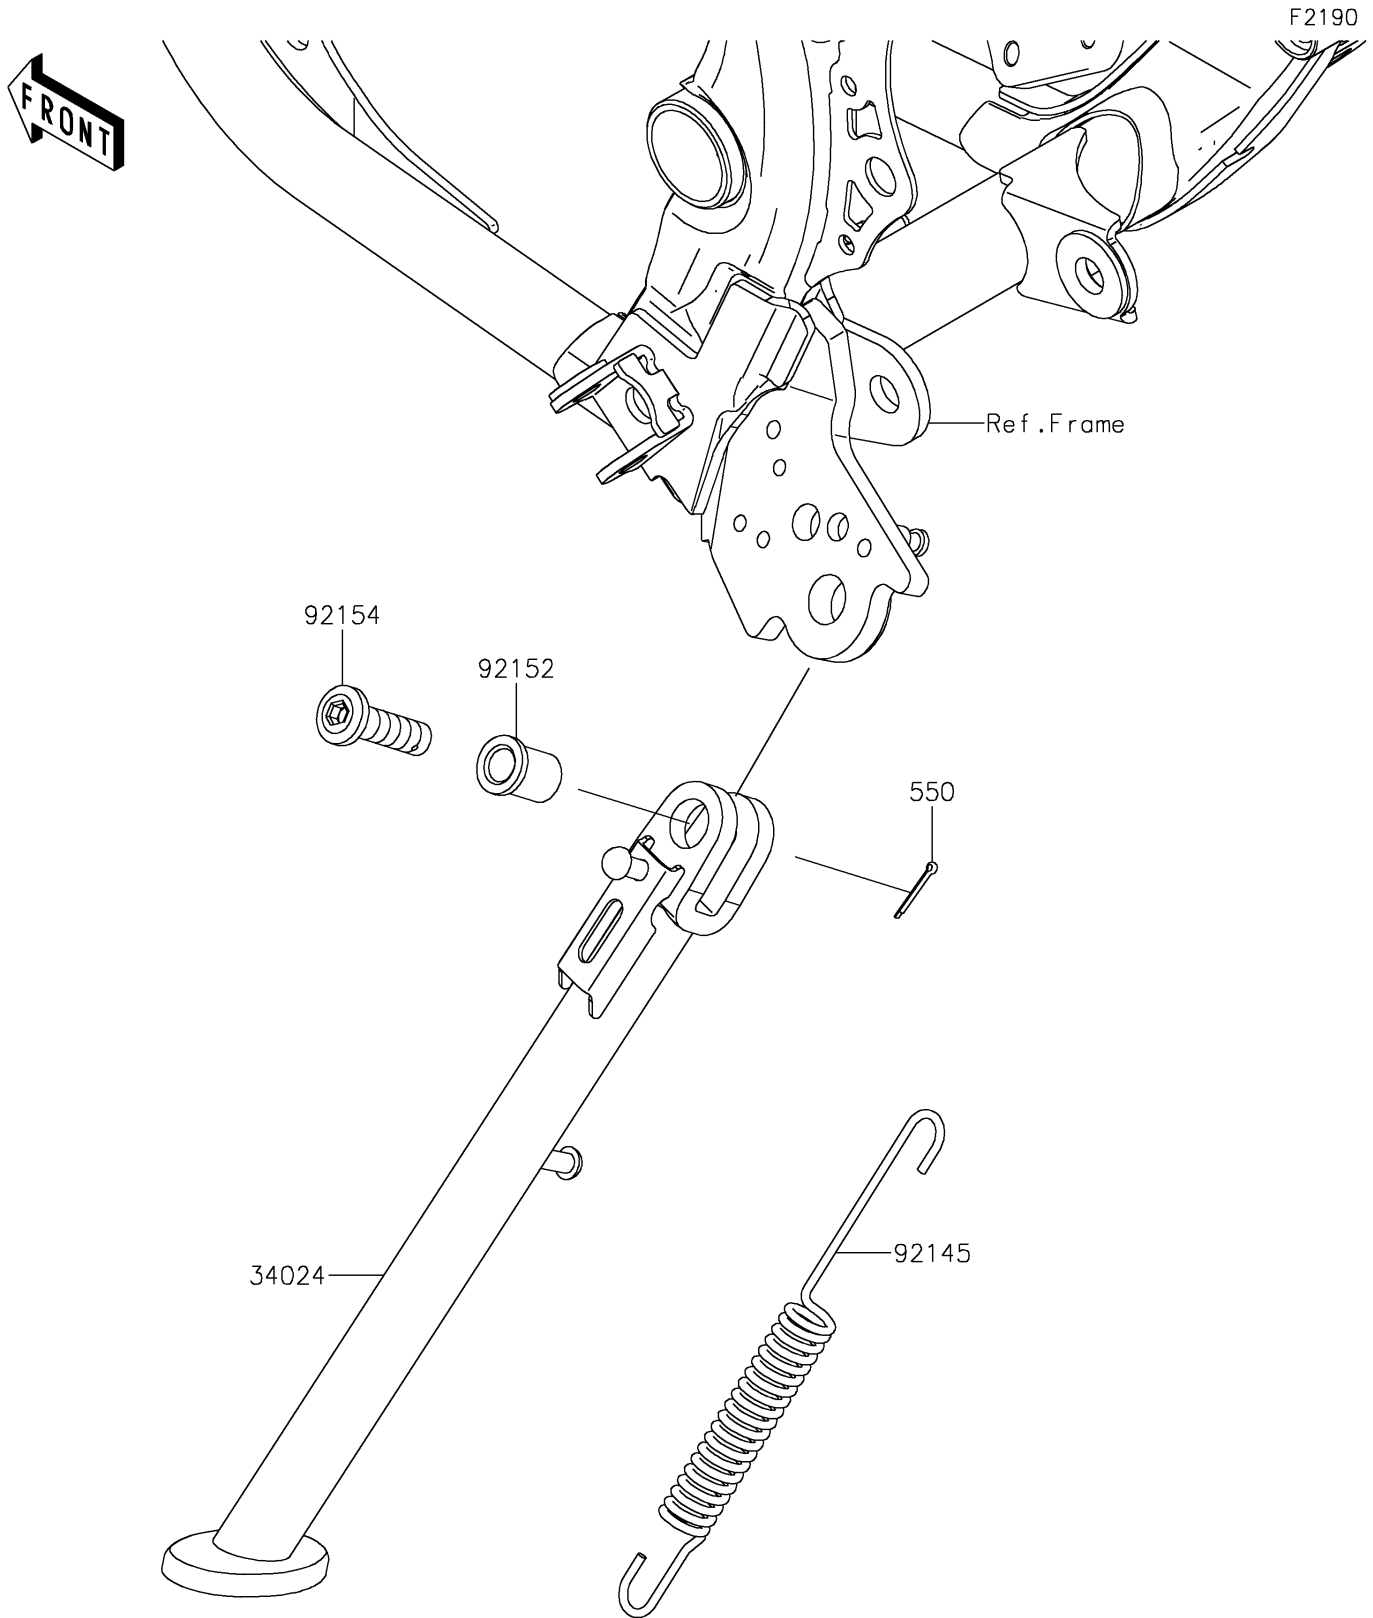

2023 KLX® 230SM PARTS DIAGRAM

Stand(s)

2023 KLX® 230SM PARTS LIST

Stand(s)

ITEM NAME	PART NUMBER	QUANTITY
STAND-SIDE,F.S.BLACK (Ref # 34024)	34024-0176-18R	1
SPRING,SIDE STAND (Ref # 92145)	92145-1910	1
COLLAR (Ref # 92152)	92152-2561	1
BOLT,SIDE STAND (Ref # 92154)	92154-3895	1
PIN-COTTER,2.0X15 (Ref # 550)	550AA2015	1