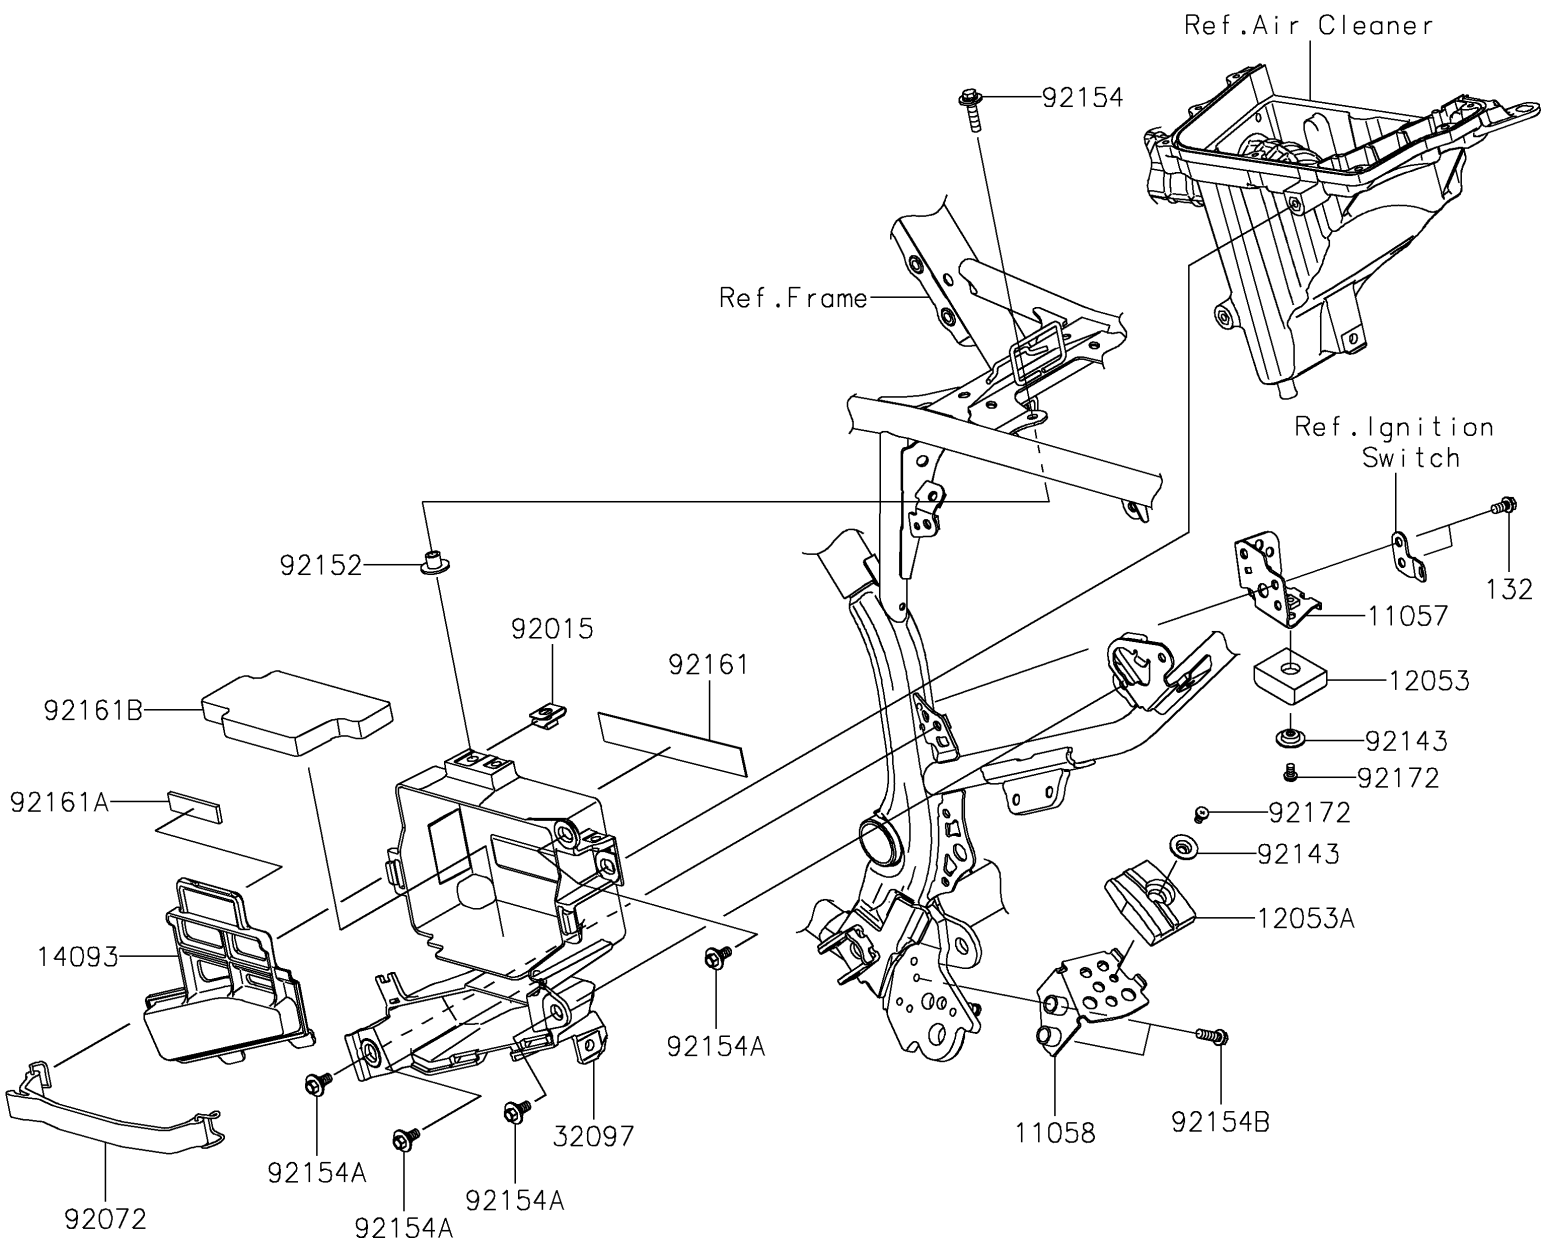

2023 KLX® 230SM PARTS DIAGRAM

Frame Fittings

F2131

2023 KLX® 230SM PARTS LIST

Frame Fittings

ITEM NAME	PART NUMBER	QUANTITY
BRACKET,UPP (Ref # 11057)	11057-2067	1
BRACKET,LWR (Ref # 11058)	11058-0854	1
GUIDE-CHAIN,UPP (Ref # 12053)	12053-0270	1
GUIDE-CHAIN,LWR (Ref # 12053A)	12053-0271	1
COVER,BATTERY CASE (Ref # 14093)	14093-0861	1
CASE-BATTERY (Ref # 32097)	32097-0048	1
NUT,6MM (Ref # 92015)	92015-1602	1
BAND,BATTERY (Ref # 92072)	92072-0838	1
COLLAR (Ref # 92143)	92143-1676	2
COLLAR,6.5X10X10.4 (Ref # 92152)	92152-1688	1
BOLT,6X25 (Ref # 92154)	92154-0467	1
BOLT,FLANGED,6X9 (Ref # 92154A)	92154-0546	5
BOLT,FLANGED,6X20 (Ref # 92154B)	92154-2757	2
DAMPER,146X22X1 (Ref # 92161)	92161-2210	1
DAMPER,49X13X3 (Ref # 92161A)	92161-2211	1
DAMPER,BATTERY (Ref # 92161B)	92161-2221	1
SCREW,5X8 (Ref # 92172)	92172-0119	2
BOLT-FLANGED-SMALL,6X12 (Ref # 132)	132BA0612	2