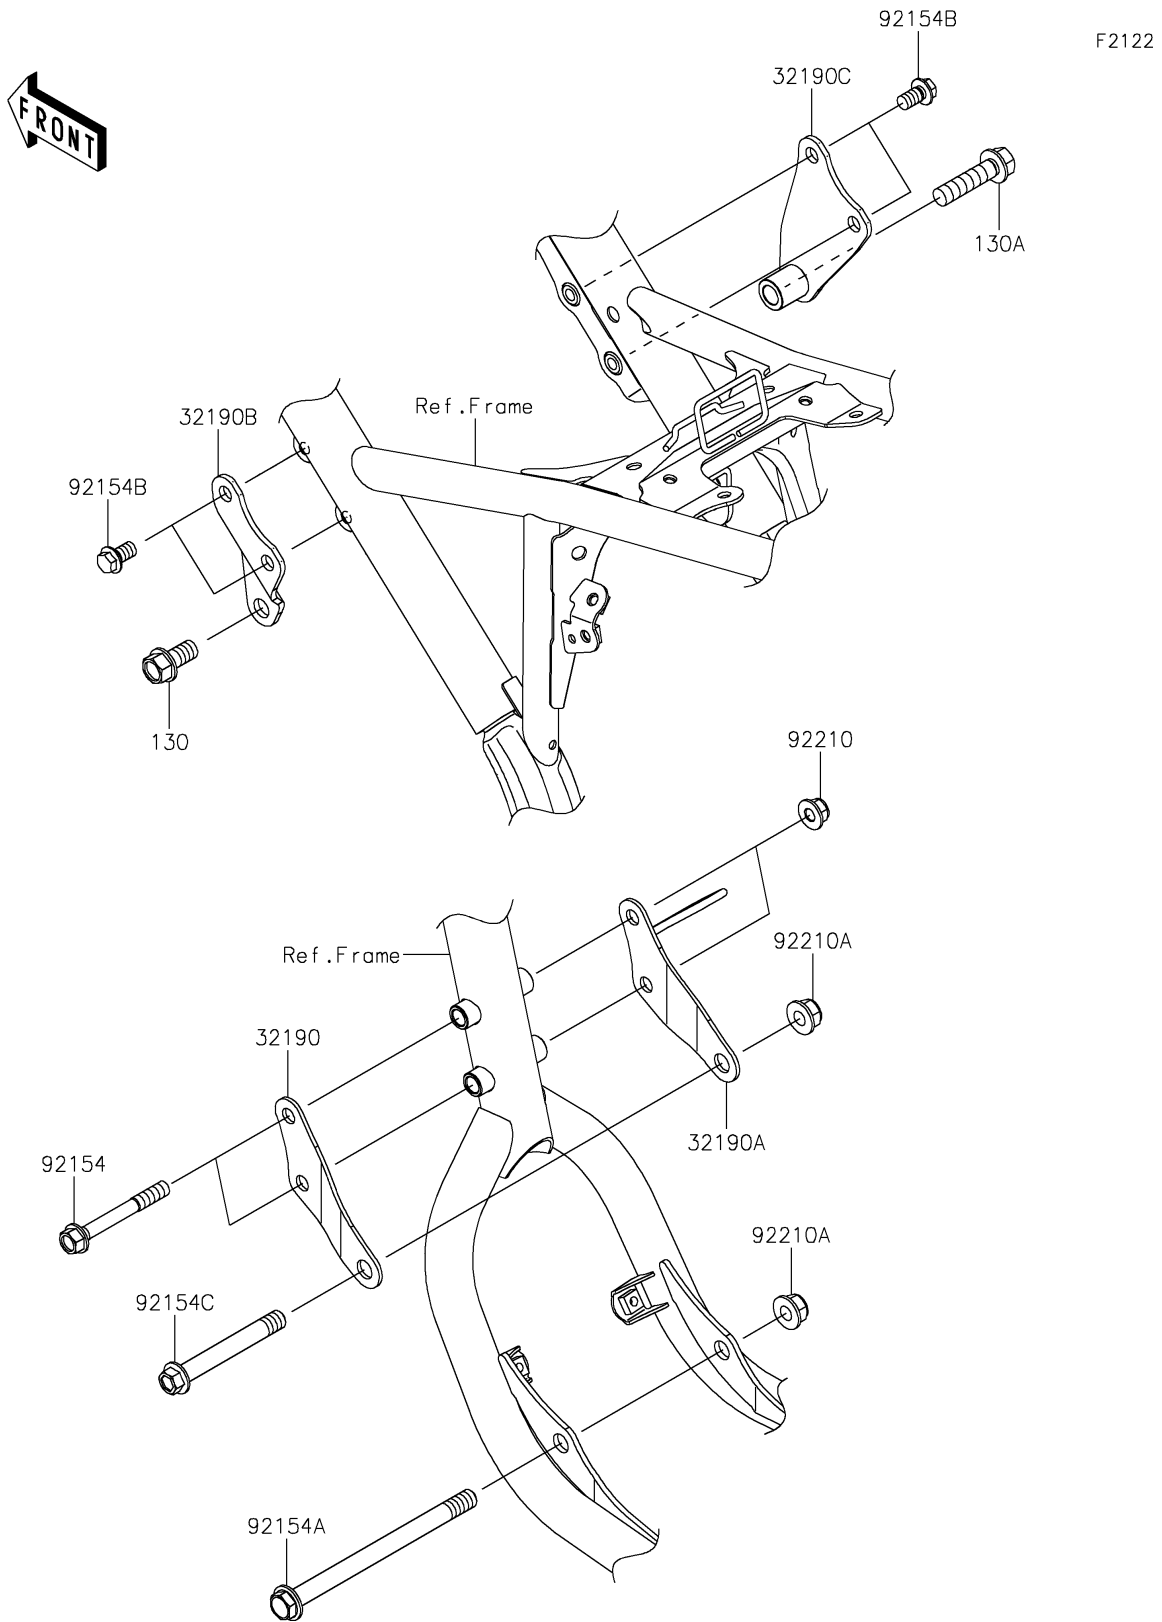

# 2023 KLX® 230SM PARTS DIAGRAM

Engine Mount

## 2023 KLX® 230SM PARTS LIST

### Engine Mount

ITEM NAME	PART NUMBER	QUANTITY
BRACKET-ENGINE,FR,LH (Ref # 32190)	32190-0872	1
BRACKET-ENGINE,FR,RH (Ref # 32190A)	32190-0873	1
BRACKET-ENGINE,HEAD,LH (Ref # 32190B)	32190-0874	1
BRACKET-ENGINE,HEAD,RH (Ref # 32190C)	32190-0875	1
BOLT,FLANGED,8X65 (Ref # 92154)	92154-3896	2
BOLT,FLANGED,10X137 (Ref # 92154A)	92154-3897	1
BOLT,FLANGED,8X14 (Ref # 92154B)	92154-3913	4
BOLT,FLANGED,10X77 (Ref # 92154C)	92154-4041	1
NUT,8MM (Ref # 92210)	92210-0570	2
NUT,LOCK,FLANGED,10MM (Ref # 92210A)	92210-1080	2
BOLT-FLANGED,10X20 (Ref # 130)	130CA1020	1
BOLT-FLANGED,10X40 (Ref # 130A)	130CA1040	1