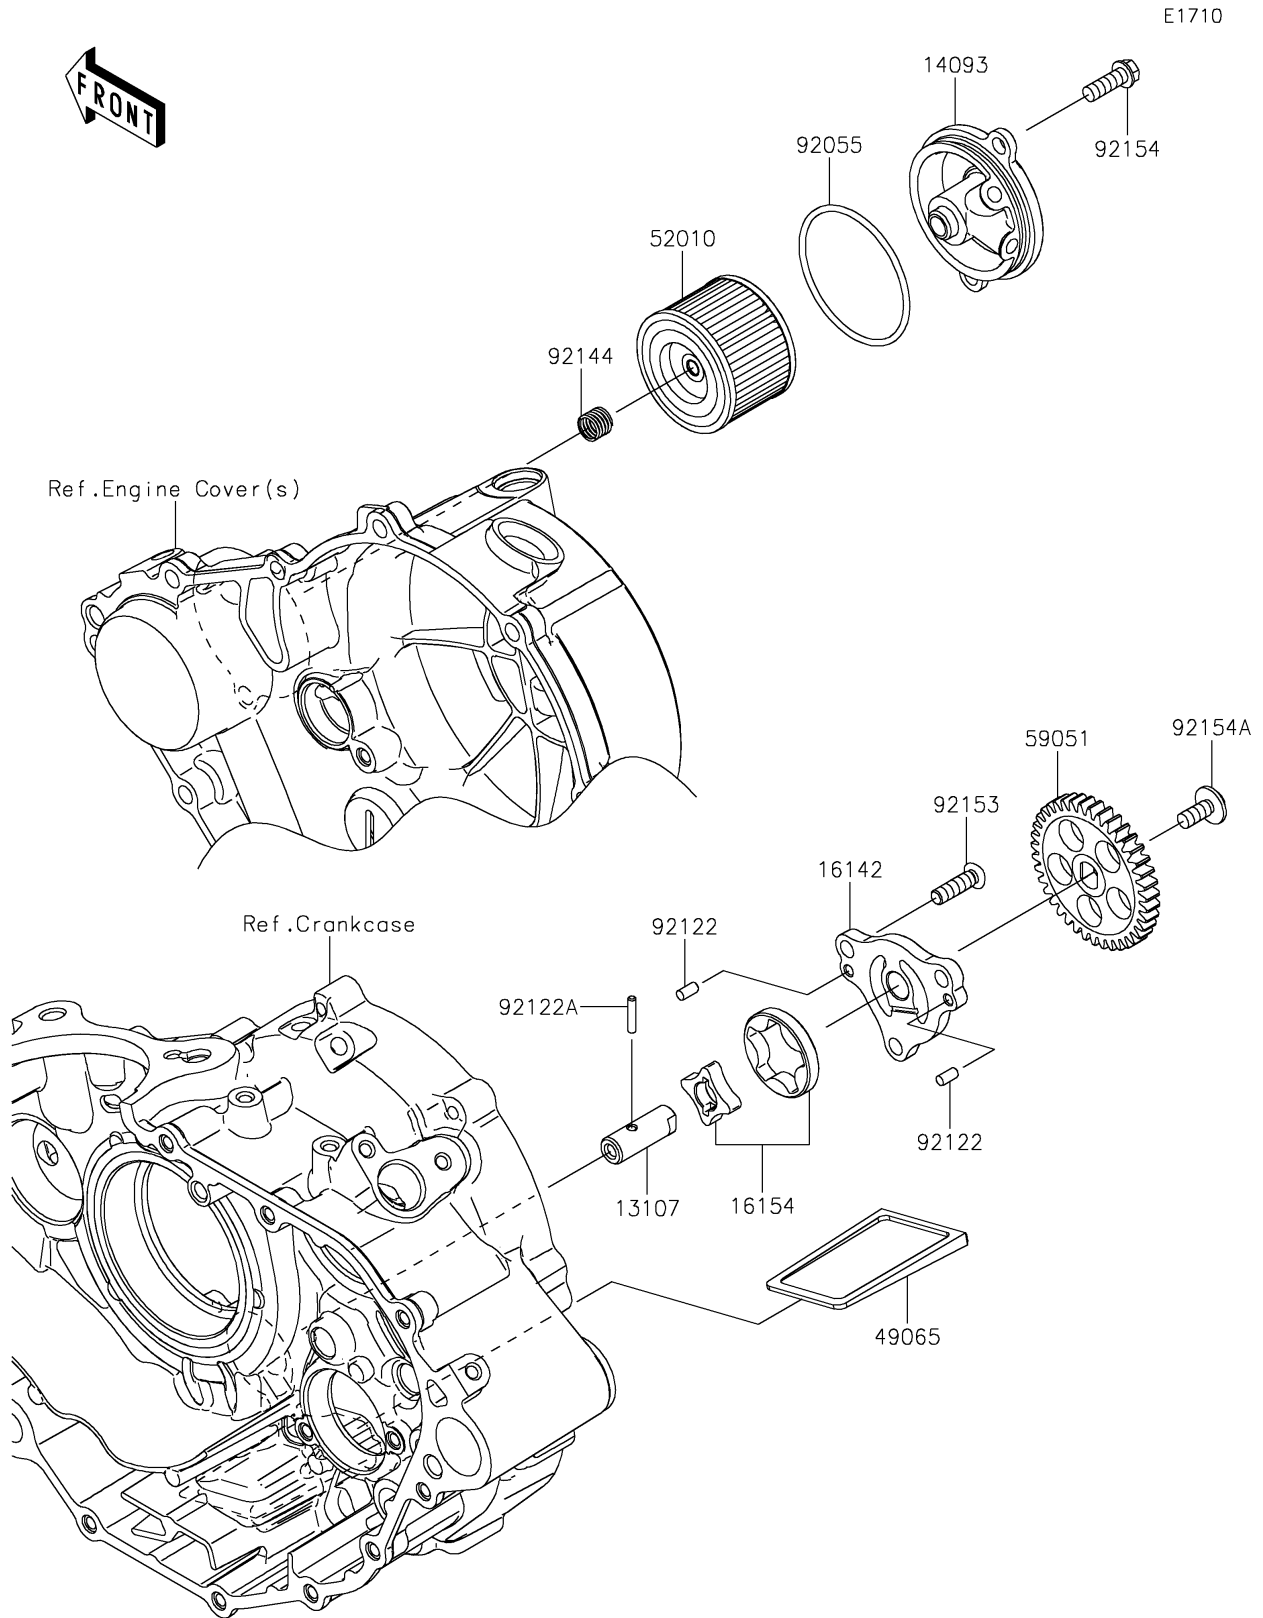

2023 KLX® 230SM PARTS DIAGRAM

Oil Pump

2023 KLX® 230SM PARTS LIST

Oil Pump

ITEM NAME	PART NUMBER	QUANTITY
SHAFT,OIL PUMP (Ref # 13107)	13107-0891	1
COVER,OIL FILTER (Ref # 14093)	14093-1258	1
COVER-PUMP,OIL (Ref # 16142)	16142-0760	1
ROTOR-PUMP (Ref # 16154)	16154-0747	1
FILTER-OIL (Ref # 49065)	49065-1058	1
ELEMENT-OIL FILTER (Ref # 52010)	52010-1053	1
GEAR-SPUR,39T (Ref # 59051)	59051-0819	1
RING-O,52.6X2.4 (Ref # 92055)	92055-1577	1
ROLLER,4X8 (Ref # 92122)	92122-0557	2
ROLLER,3X15.8 (Ref # 92122A)	92122-1126	1
SPRING (Ref # 92144)	92144-1761	1
BOLT,TORX,6X20 (Ref # 92153)	92153-1653	3
BOLT,FLANGED,6X18 (Ref # 92154)	92154-1775	2
BOLT,SOCKET,6X14 (Ref # 92154A)	92154-2731	1