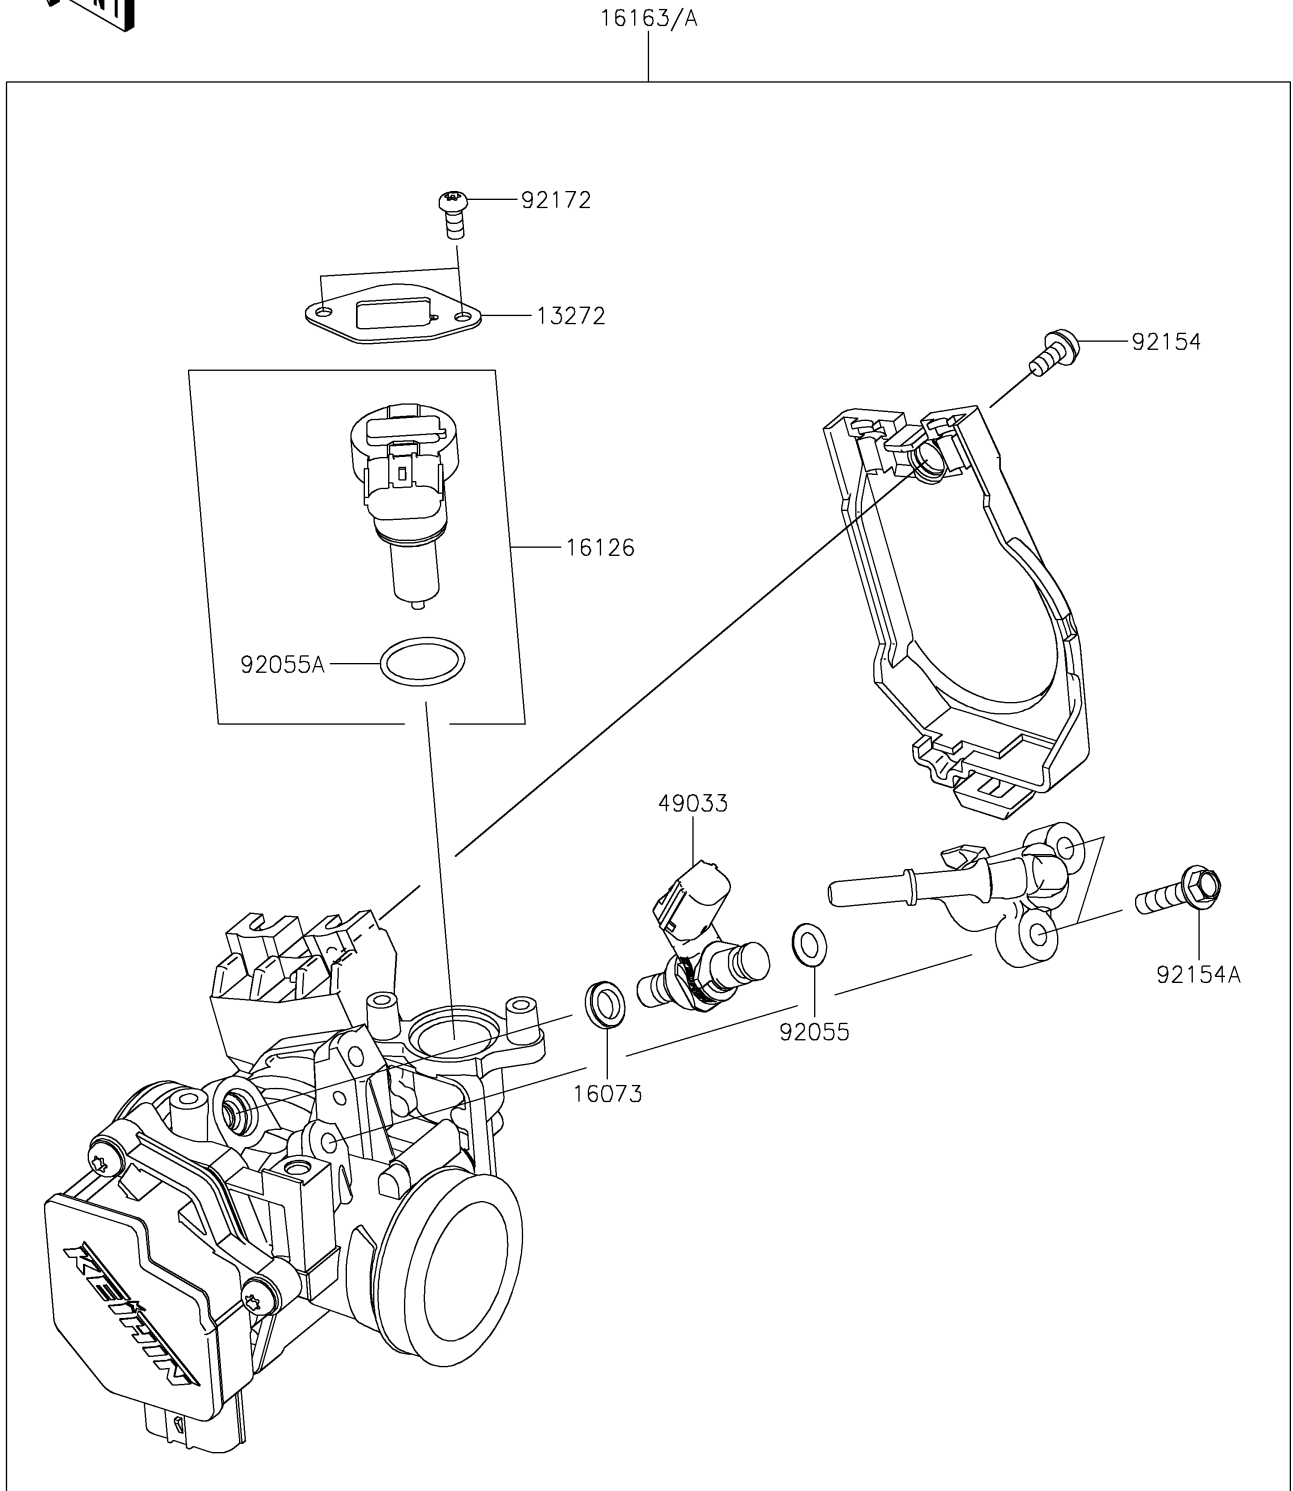

2023 KLX® 230SM PARTS DIAGRAM

Throttle

E1510

2023 KLX® 230SM PARTS LIST

Throttle

ITEM NAME	PART NUMBER	QUANTITY
PLATE (Ref # 13272)	13272-1862	1
INSULATOR (Ref # 16073)	16073-0821	1
VALVE,ISC (Ref # 16126)	16126-0729	1
THROTTLE-ASSY (Ref # 16163)	16163-0951	1
THROTTLE-ASSY (Ref # 16163A)	16163-0990	1
NOZZLE-INJECTION (Ref # 49033)	49033-0031	1
RING-O,6.3X2.2 (Ref # 92055)	92055-0821	1
RING-O (Ref # 92055A)	92055-0826	1
BOLT (Ref # 92154)	92154-0133	1
BOLT,FLANGED,5X20 (Ref # 92154A)	92154-1559	2
SCREW,TORX (Ref # 92172)	92172-0903	2