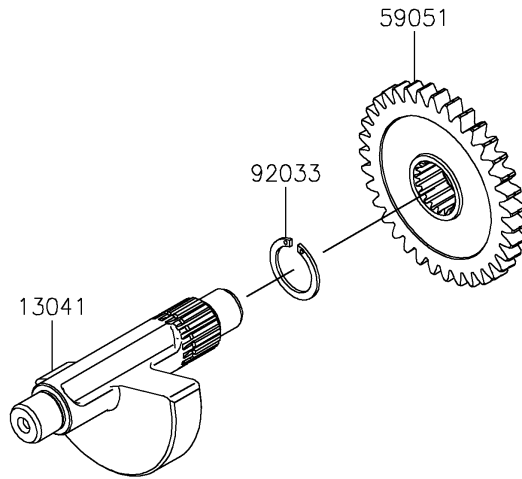

# 2023 KLX® 230SM PARTS DIAGRAM

Crankshaft

E1321

## 2023 KLX® 230SM PARTS LIST

### Crankshaft

ITEM NAME	PART NUMBER	QUANTITY
SPROCKET,21T (Ref # 12046)	12046-0613	1
CRANKSHAFT-COMP (Ref # 13031)	13031-1522	1
BALANCER (Ref # 13041)	13041-0571	1
GEAR-PRIMARY SPUR,31T (Ref # 13097)	13097-0603	1
GEAR-SPUR,BALANCER,DRIVEN,35T (Ref # 59051)	59051-0864	1
RING-SNAP,18MM (Ref # 92033)	92033-029	1
KEY (Ref # 92038)	92038-1057	1
BEARING-BALL,6207CS17 (Ref # 92045)	92045-0906	1
WASHER,16.3X35X3.2 (Ref # 92200)	92200-0119	1
NUT,16MM (Ref # 92210)	92210-1538	1