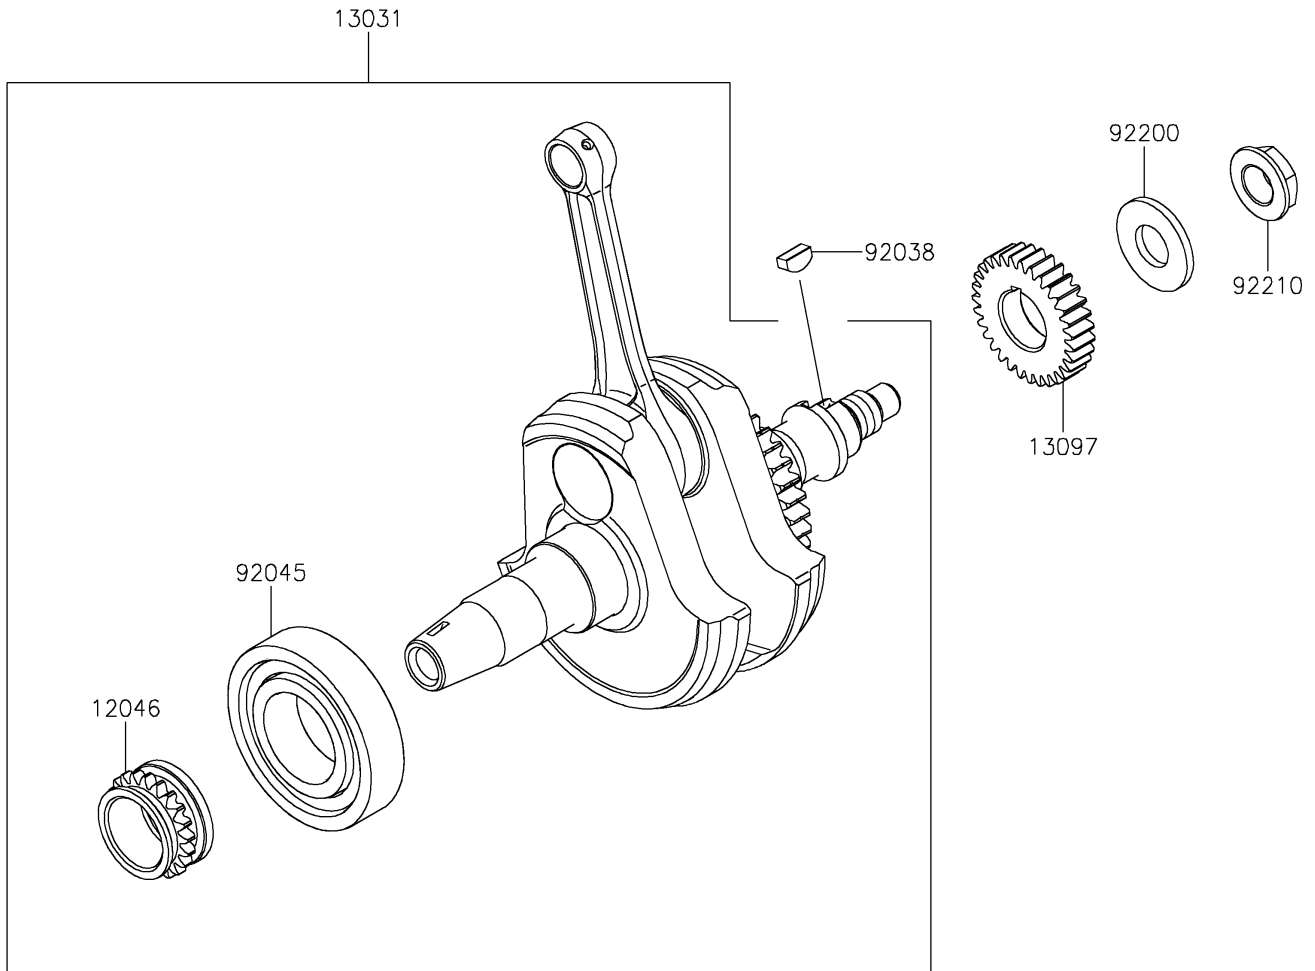

# 2023 KLX® 230SM PARTS DIAGRAM

Crankshaft

E1321

## 2023 KLX® 230SM PARTS LIST

### Crankshaft

ITEM NAME	PART NUMBER	QUANTITY
SPROCKET,21T (Ref # 12046)	12046-0613	1
CRANKSHAFT-COMP (Ref # 13031)	13031-1522	1
BALANCER (Ref # 13041)	13041-0571	1
GEAR-PRIMARY SPUR,31T (Ref # 13097)	13097-0603	1
GEAR-SPUR,BALANCER,DRIVEN,35T (Ref # 59051)	59051-0864	1
RING-SNAP,18MM (Ref # 92033)	92033-029	1
KEY (Ref # 92038)	92038-1057	1
BEARING-BALL,6207CS17 (Ref # 92045)	92045-0906	1
WASHER,16.3X35X3.2 (Ref # 92200)	92200-0119	1
NUT,16MM (Ref # 92210)	92210-1538	1