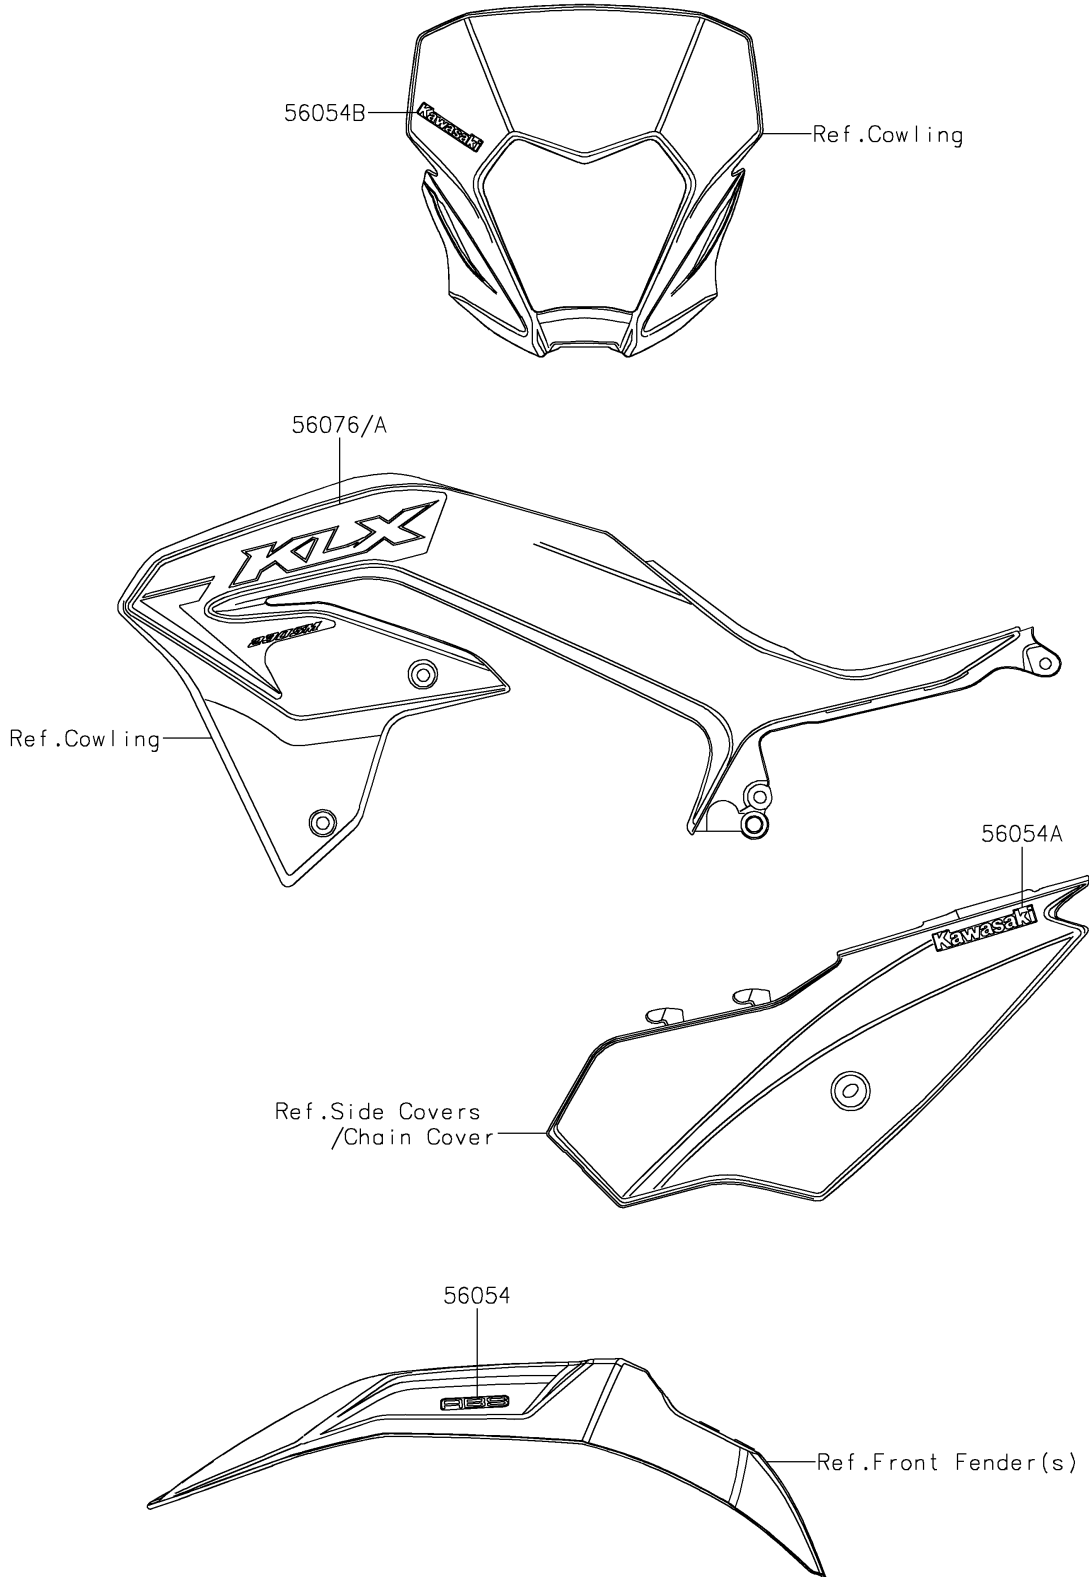

# 2023 KLX® 230SM ABS PARTS DIAGRAM

Decals(Green)

F2861

## 2023 KLX® 230SM ABS PARTS LIST

Decals(Green)

| ITEM NAME                                    | PART NUMBER | QUANTITY |
|--|-------------|----------|
| MARK,FR FENDER,ABS (Ref # 56054)             | 56054-2589  | 2        |
| MARK,SIDE COVER,KAWASAKI (Ref # 56054A)      | 56054-3759  | 2        |
| MARK,HEAD LAMP COVER,KAWASAKI (Ref # 56054B) | 56054-3879  | 1        |
| PATTERN,SHROUD,LH (Ref # 56076)              | 56076-7258  | 1        |
| PATTERN,SHROUD,RH (Ref # 56076A)             | 56076-7259  | 1        |