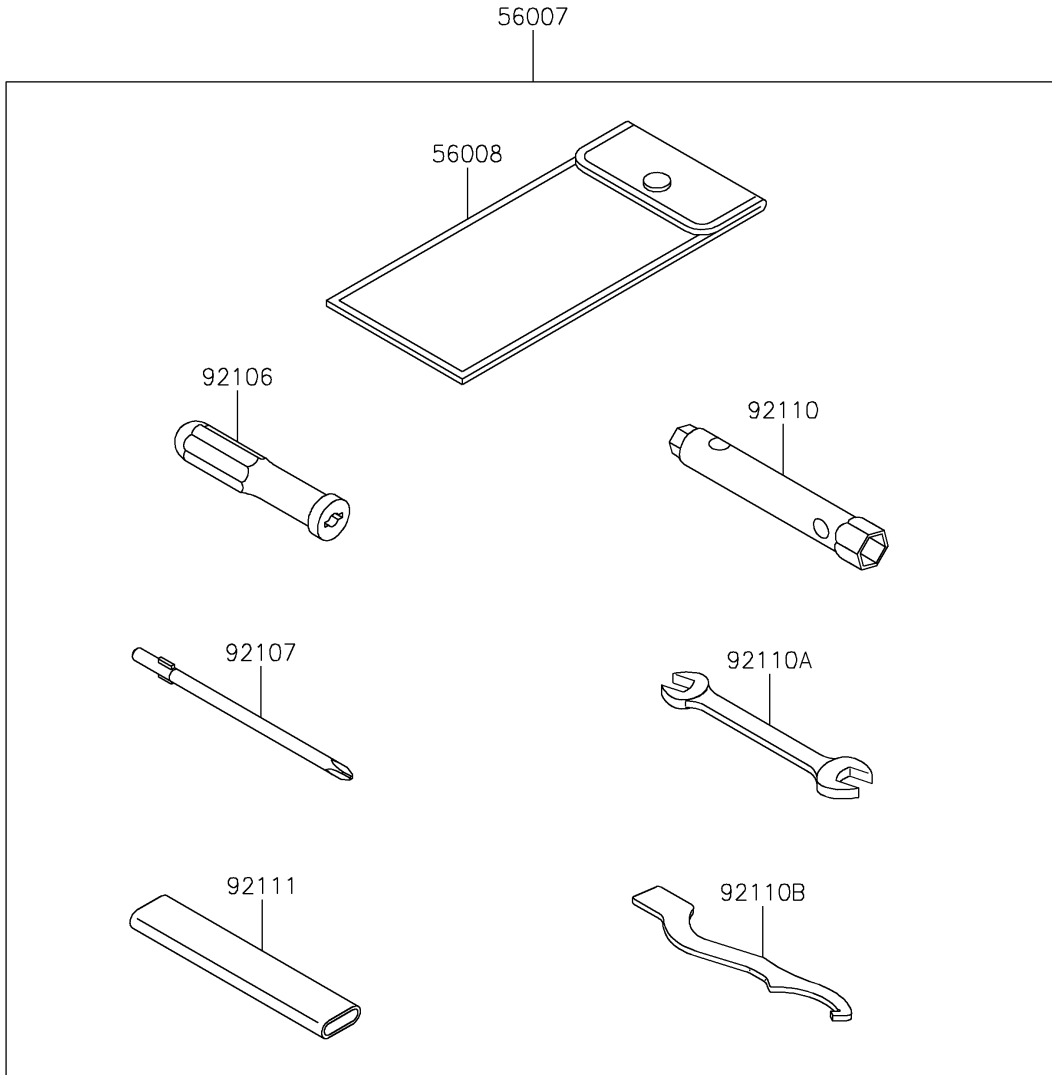

2023 KLX® 230SM ABS PARTS DIAGRAM

Owner's Tools

F2810

2023 KLX® 230SM ABS PARTS LIST

Owner's Tools

ITEM NAME	PART NUMBER	QUANTITY
TOOL-KIT (Ref # 56007)	56007-0190	1
BAG,TOOL (Ref # 56008)	56008-0050	1
GASKET-LIQUID,TB1211F,CLEAR (Ref # 92104)	92104-0004	1
GASKET-LIQUID,TB1216B,BLACK (Ref # 92104A)	92104-1064	1
GRIP-SCREW DRIVER (Ref # 92106)	92106-0005	1
TOOL-DRIVER,#2PHILLIPS (Ref # 92107)	92107-0022	1
TOOL-WRENCH,BOX,8X10 (Ref # 92110)	92110-0584	1
TOOL-WRENCH,OPEN END,12X14 (Ref # 92110A)	92110-0586	1
TOOL-WRENCH,SPRING ADJUST (Ref # 92110B)	92110-0624	1
TOOL-BAR (Ref # 92111)	92111-1057	1