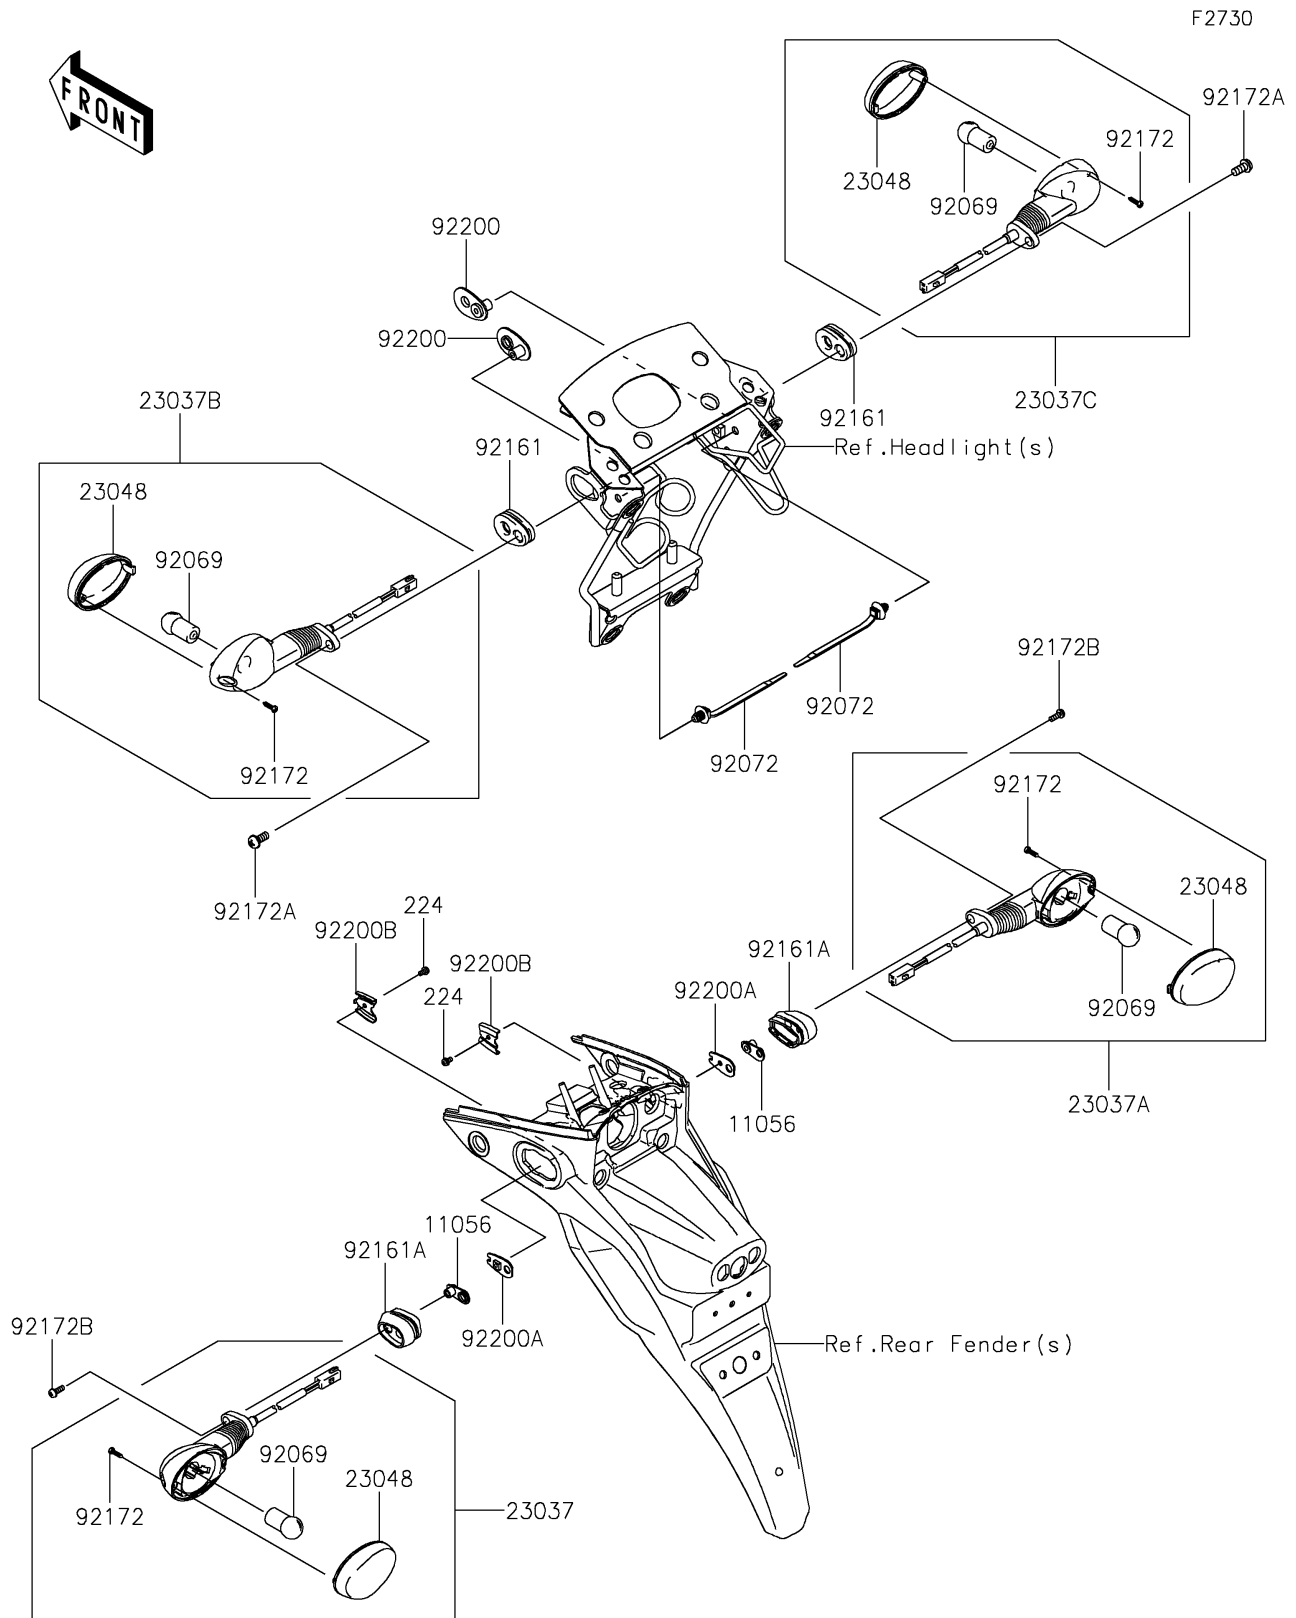

2023 KLX® 230SM ABS PARTS DIAGRAM

Turn Signals

2023 KLX® 230SM ABS PARTS LIST

Turn Signals

ITEM NAME	PART NUMBER	QUANTITY
BRACKET,6MM (Ref # 11056)	11056-4156	2
LAMP-ASSY-SIGNAL,RR,LH (Ref # 23037)	23037-0418	1
LAMP-ASSY-SIGNAL,RR,RH (Ref # 23037A)	23037-0419	1
LAMP-ASSY-SIGNAL,FR,LH (Ref # 23037B)	23037-0456	1
LAMP-ASSY-SIGNAL,FR,RH (Ref # 23037C)	23037-0457	1
LENS-SIGNAL LAMP (Ref # 23048)	23048-0035	4
BULB,12V 10W (Ref # 92069)	92069-0106	4
BAND,OS170-FT7(BLACK) (Ref # 92072)	92072-1414	2
DAMPER,MOUNT,FR (Ref # 92161)	92161-2113	2
DAMPER (Ref # 92161A)	92161-2287	2
SCREW,TAPPING,2.9X13 (Ref # 92172)	92172-0343	4
SCREW,6X14 (Ref # 92172A)	92172-0497	2
SCREW-PAN-WP-CROS,6X14 (Ref # 92172B)	92172-1256	2
WASHER (Ref # 92200)	92200-0874	2
WASHER,W/NUT,M4 (Ref # 92200A)	92200-1978	2
WASHER (Ref # 92200B)	92200-1979	2
SCREW-PAN-WP-CROS,4X8 (Ref # 224)	224AB0408	2