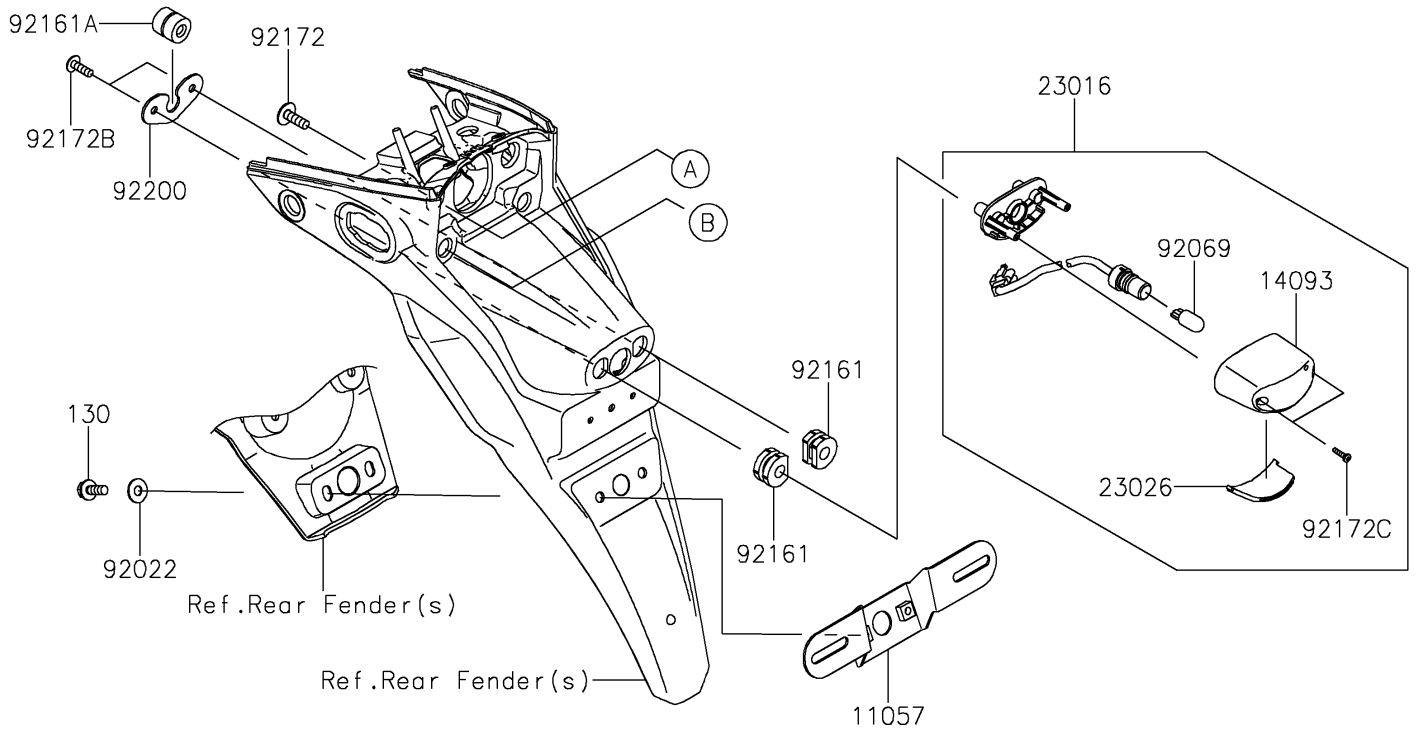

# 2023 KLX® 230SM ABS PARTS DIAGRAM

Taillight(s)

F2720

## 2023 KLX® 230SM ABS PARTS LIST

### Taillight(s)

ITEM NAME	PART NUMBER	QUANTITY
BRACKET,LICENSE PLATE (Ref # 11057)	11057-1046	1
GASKET,TAIL LAMP LENS (Ref # 11061)	11061-0393	1
COVER,LICENSE LAMP (Ref # 14093)	14093-0525	1
LAMP-ASSY,LICENCE (Ref # 23016)	23016-0604	1
LAMP-TAIL (Ref # 23025)	23025-0392	1
LENS,LICENSE LAMP (Ref # 23026)	23026-0025	1
LENS,TAIL LAMP (Ref # 23026A)	23026-0036	1
WASHER,6.5X16X1.0 (Ref # 92022)	92022-1093	2
BULB,12V 5W (Ref # 92069)	92069-1016	1
BULB,12V 21/5W (Ref # 92069A)	92069-1084	1
GROMMET (Ref # 92071)	92071-024	2
COLLAR,6.8X10X13 (Ref # 92152)	92152-0580	2
DAMPER (Ref # 92161)	92161-0776	2
DAMPER,6X18X18.2 (Ref # 92161A)	92161-1809	1
DAMPER,10X24X12 (Ref # 92161B)	92161-2112	2
SCREW,6X18 (Ref # 92172)	92172-0192	2
SCREW,4.2X19 (Ref # 92172A)	92172-0411	2
SCREW,5X16 (Ref # 92172B)	92172-0834	2
SCREW,4X12 (Ref # 92172C)	92172-0904	2
WASHER (Ref # 92200)	92200-1773	1
BOLT-FLANGED,6X16 (Ref # 130)	130BA0616	2