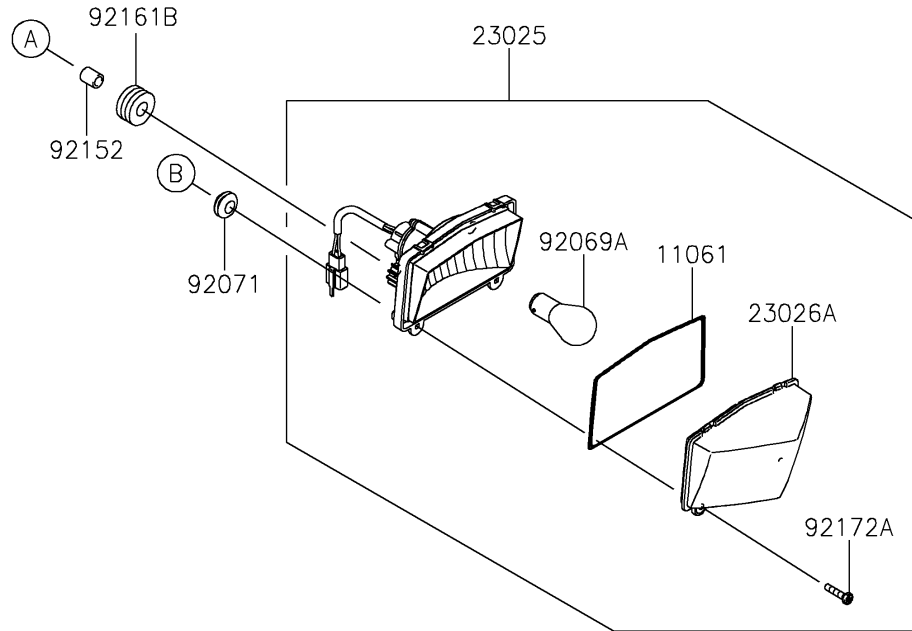

# 2023 KLX® 230SM ABS PARTS DIAGRAM

Taillight(s)

F2720

## 2023 KLX® 230SM ABS PARTS LIST

### Taillight(s)

ITEM NAME	PART NUMBER	QUANTITY
BRACKET,LICENSE PLATE (Ref # 11057)	11057-1046	1
GASKET,TAIL LAMP LENS (Ref # 11061)	11061-0393	1
COVER,LICENSE LAMP (Ref # 14093)	14093-0525	1
LAMP-ASSY,LICENCE (Ref # 23016)	23016-0604	1
LAMP-TAIL (Ref # 23025)	23025-0392	1
LENS,LICENSE LAMP (Ref # 23026)	23026-0025	1
LENS,TAIL LAMP (Ref # 23026A)	23026-0036	1
WASHER,6.5X16X1.0 (Ref # 92022)	92022-1093	2
BULB,12V 5W (Ref # 92069)	92069-1016	1
BULB,12V 21/5W (Ref # 92069A)	92069-1084	1
GROMMET (Ref # 92071)	92071-024	2
COLLAR,6.8X10X13 (Ref # 92152)	92152-0580	2
DAMPER (Ref # 92161)	92161-0776	2
DAMPER,6X18X18.2 (Ref # 92161A)	92161-1809	1
DAMPER,10X24X12 (Ref # 92161B)	92161-2112	2
SCREW,6X18 (Ref # 92172)	92172-0192	2
SCREW,4.2X19 (Ref # 92172A)	92172-0411	2
SCREW,5X16 (Ref # 92172B)	92172-0834	2
SCREW,4X12 (Ref # 92172C)	92172-0904	2
WASHER (Ref # 92200)	92200-1773	1
BOLT-FLANGED,6X16 (Ref # 130)	130BA0616	2