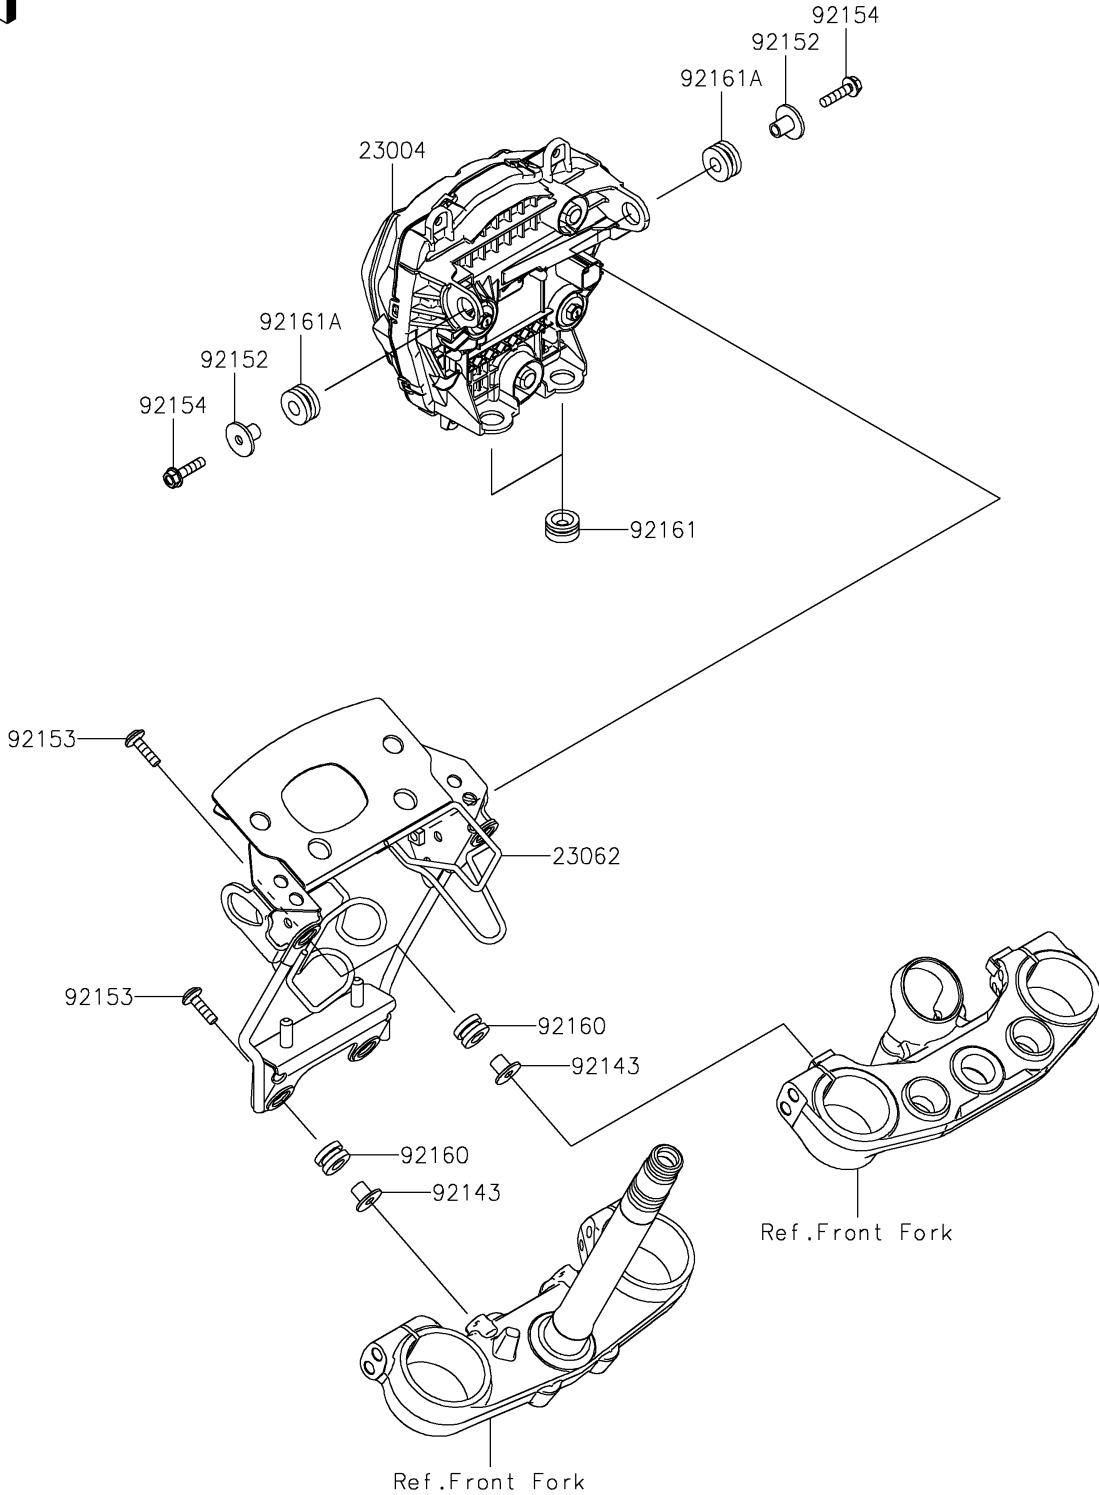

2023 KLX® 230SM ABS PARTS DIAGRAM

Headlight(s)

F2710

2023 KLX® 230SM ABS PARTS LIST

Headlight(s)

ITEM NAME	PART NUMBER	QUANTITY
LAMP-HEAD,LED (Ref # 23004)	23004-0431	1
BRACKET-COMP,HEAD LAMP (Ref # 23062)	23062-1358	1
COLLAR (Ref # 92143)	92143-1353	4
COLLAR,6.5X10X15.3 (Ref # 92152)	92152-1793	2
BOLT,SOCKET,6X22 (Ref # 92153)	92153-0574	4
BOLT,FLANGED,6X25 (Ref # 92154)	92154-2774	2
DAMPER,10X20X12 (Ref # 92160)	92160-1167	4
DAMPER,7.5X22X11 (Ref # 92161)	92161-1536	2
DAMPER,10X24X12 (Ref # 92161A)	92161-2112	2