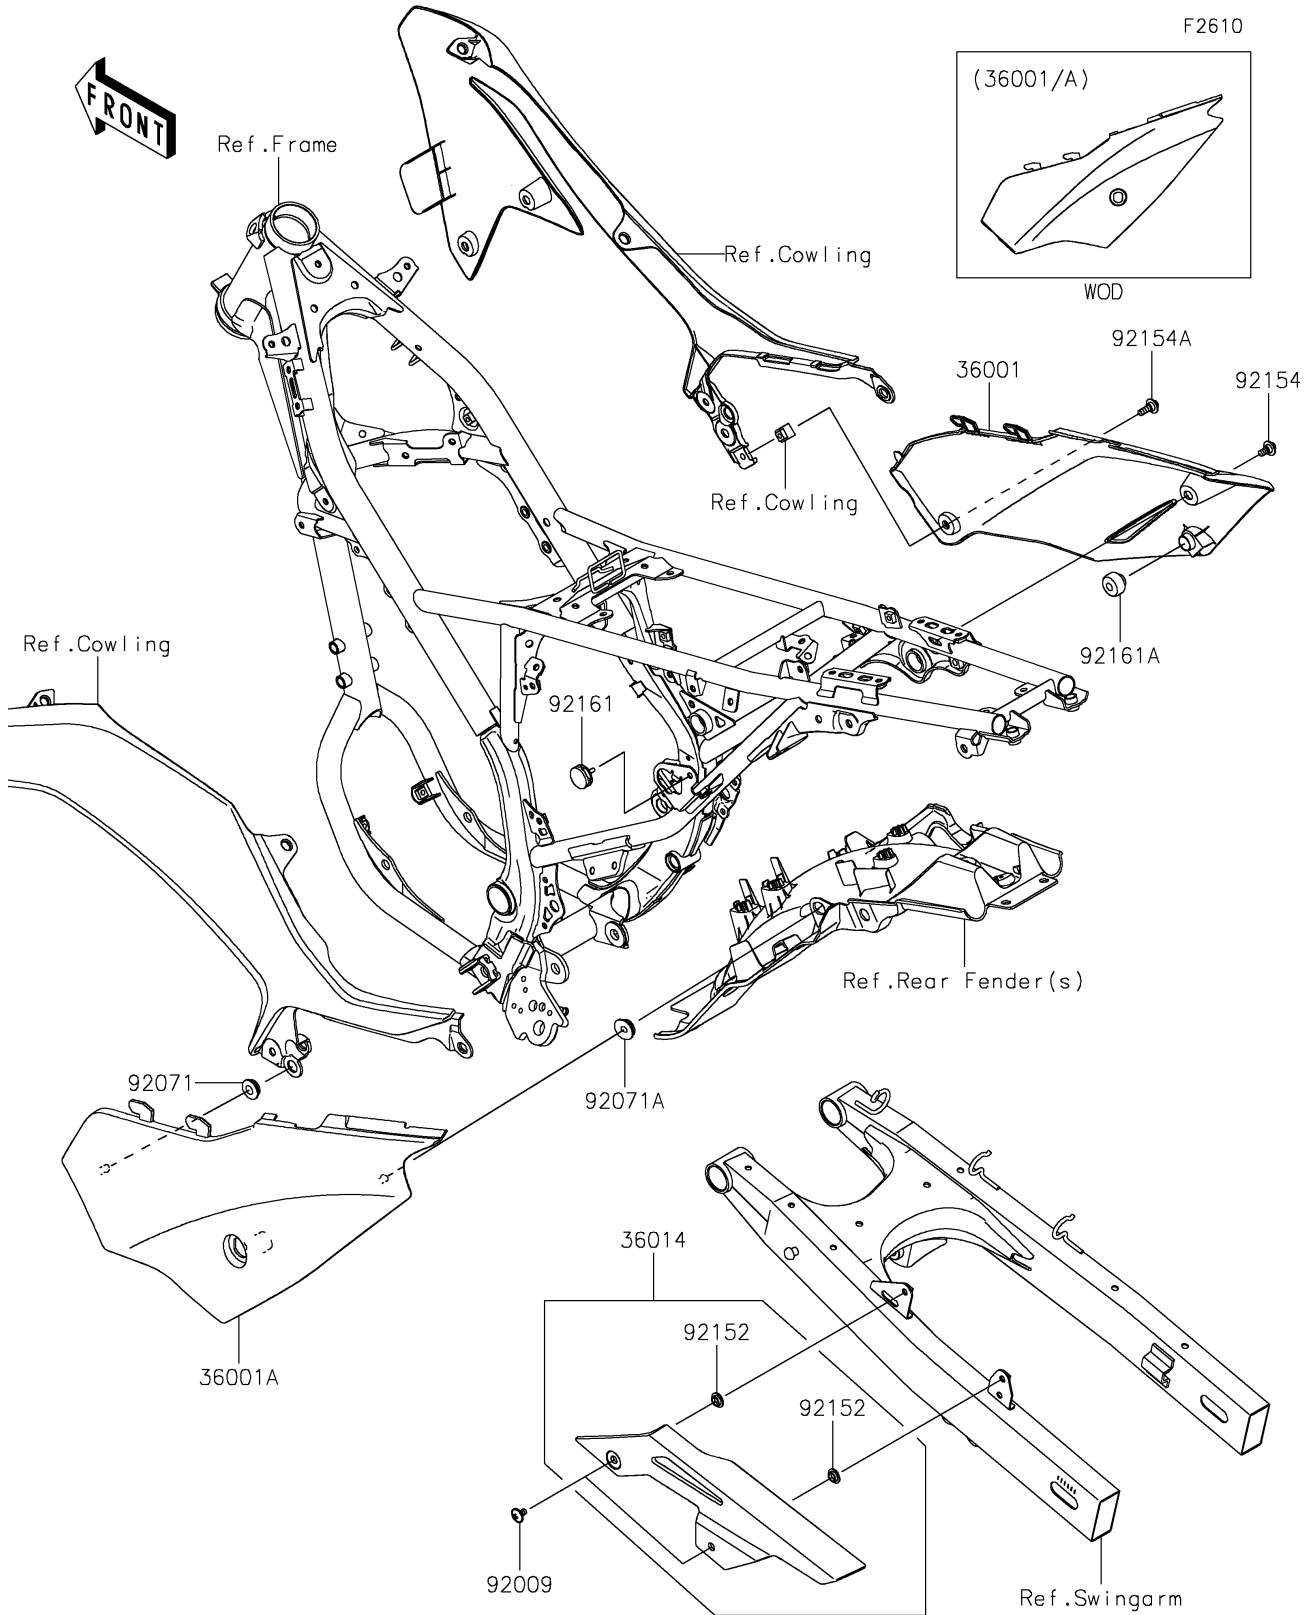

2023 KLX® 230SM ABS PARTS DIAGRAM

Side Covers/Chain Cover

2023 KLX® 230SM ABS PARTS LIST

Side Covers/Chain Cover

ITEM NAME	PART NUMBER	QUANTITY
COVER-SIDE,RH,EBONY (Ref # 36001)	36001-0679-68L	1
COVER-SIDE,LH,EBONY (Ref # 36001A)	36001-0684-68L	1
CASE-CHAIN (Ref # 36014)	36014-0560	1
SCREW,6X10 (Ref # 92009)	92009-1729	2
GROMMET (Ref # 92071)	92071-0794	1
GROMMET (Ref # 92071A)	92071-0795	1
COLLAR,8.8X16X4 (Ref # 92152)	92152-1731	2
BOLT,FLANGED,6X9 (Ref # 92154)	92154-0546	1
BOLT,FLANGED,6X28 (Ref # 92154A)	92154-1739	1
DAMPER (Ref # 92161)	92161-0581	1
DAMPER (Ref # 92161A)	92161-1783	1