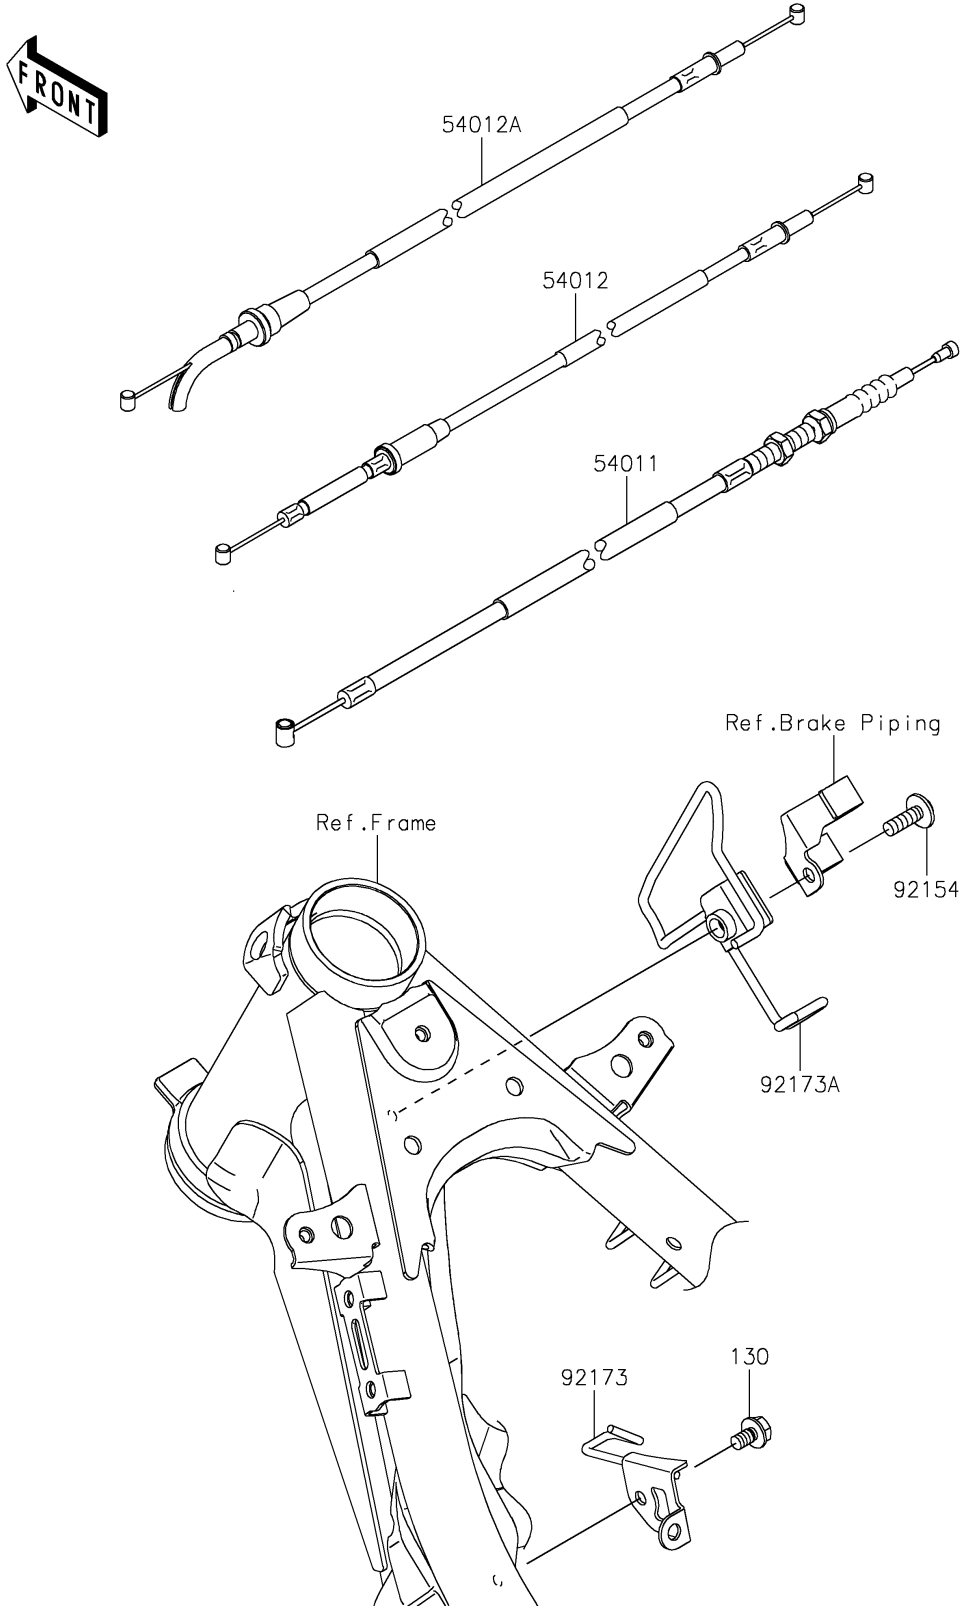

2023 KLX® 230SM ABS PARTS DIAGRAM

Cables

F2540

2023 KLX® 230SM ABS PARTS LIST

Cables

ITEM NAME	PART NUMBER	QUANTITY
CABLE-CLUTCH (Ref # 54011)	54011-0639	1
CABLE-THROTTLE,RETURN (Ref # 54012)	54012-0689	1
CABLE-THROTTLE,PULL (Ref # 54012A)	54012-0710	1
BOLT,SOCKET,6X18 (Ref # 92154)	92154-1291	1
CLAMP (Ref # 92173)	92173-2243	1
CLAMP (Ref # 92173A)	92173-2520	1
BOLT-FLANGED,6X10 (Ref # 130)	130BA0610	1