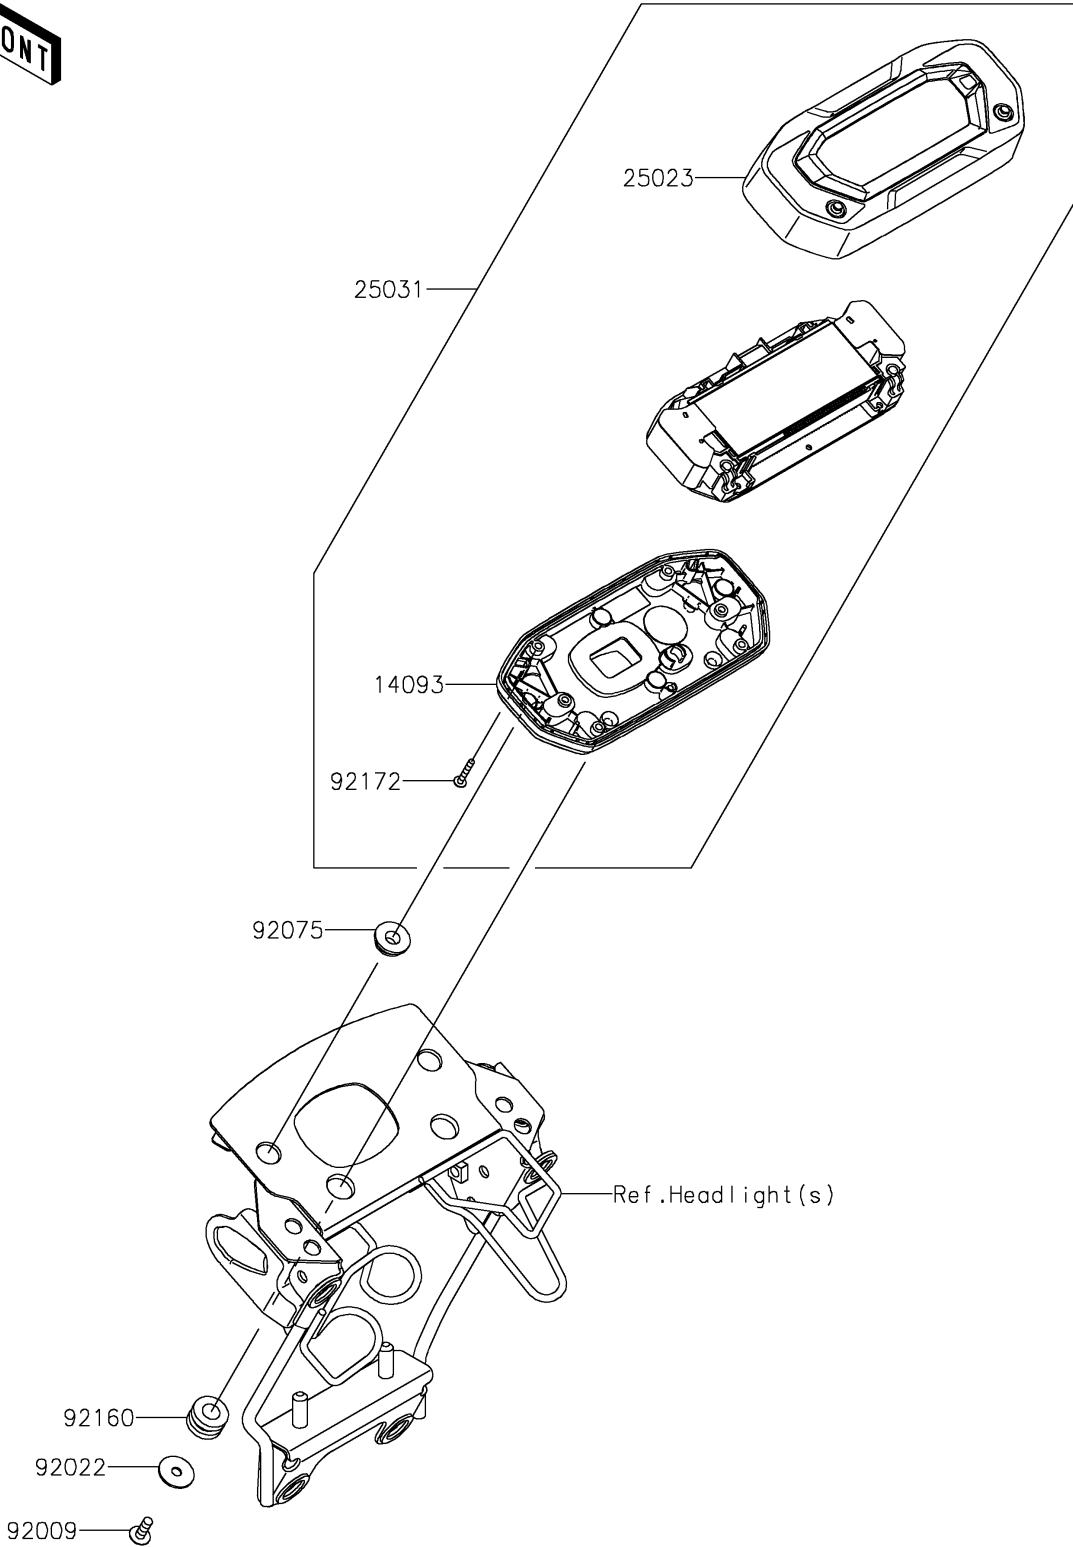

2023 KLX® 230SM ABS PARTS DIAGRAM

Meter(s)

F2530

2023 KLX® 230SM ABS PARTS LIST

Meter(s)

ITEM NAME	PART NUMBER	QUANTITY
COVER,METER (Ref # 14093)	14093-0941	1
COVER-METER CASE (Ref # 25023)	25023-0139	1
METER-ASSY,LCD (Ref # 25031)	25031-1309	1
SCREW,TAPPING,5X14 (Ref # 92009)	92009-1197	2
WASHER,5.5X20X1.2 (Ref # 92022)	92022-1405	2
DAMPER,RADIATOR GUARD (Ref # 92075)	92075-1469	2
DAMPER,10X20X12 (Ref # 92160)	92160-1167	2
SCREW,TAPPING,3X20 (Ref # 92172)	92172-1224	6