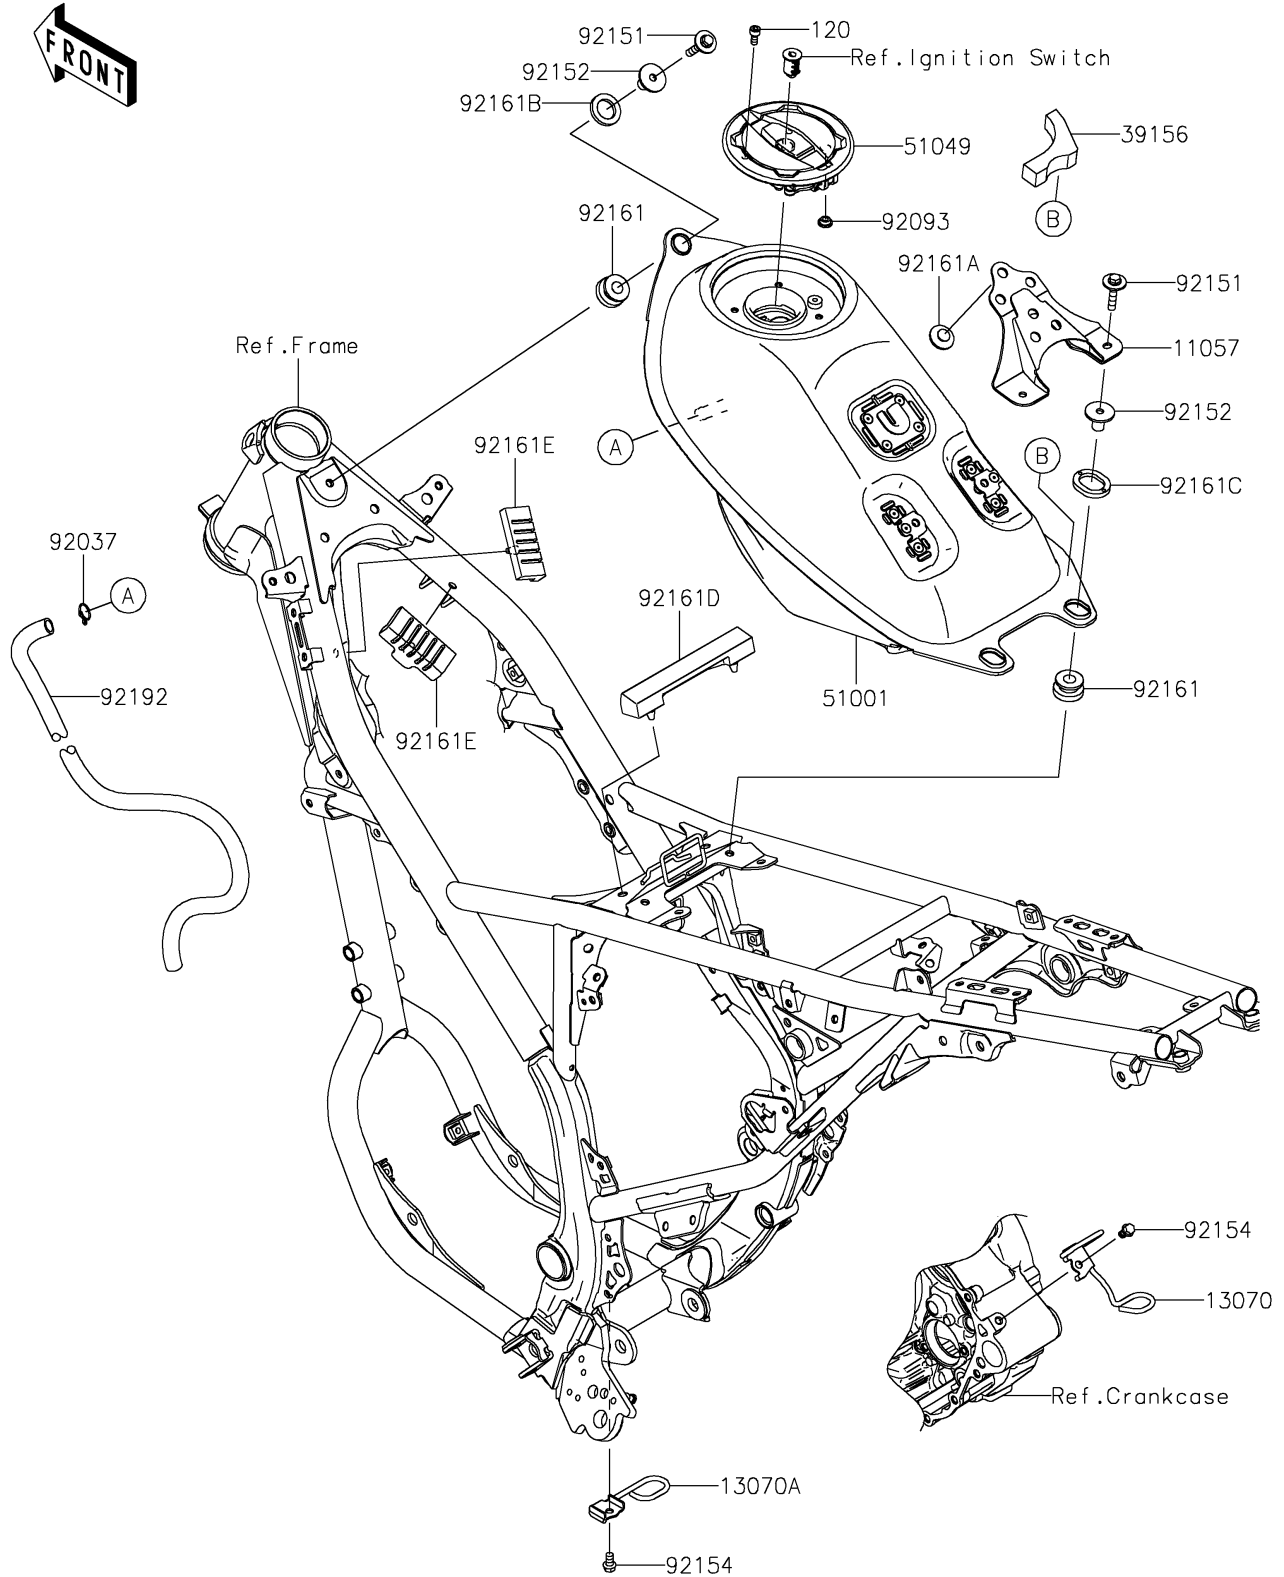

2023 KLX® 230SM ABS PARTS DIAGRAM

Fuel Tank

F2410

2023 KLX® 230SM ABS PARTS LIST

Fuel Tank

ITEM NAME	PART NUMBER	QUANTITY
BRACKET (Ref # 11057)	11057-3910	1
GUIDE (Ref # 13070)	13070-0909	1
GUIDE (Ref # 13070A)	13070-0912	1
PAD (Ref # 39156)	39156-2463	1
TANK-COMP-FUEL,F.S.BLACK (Ref # 51001)	51001-0902-25Q	1
CAP-TANK (Ref # 51049)	51049-0765	1
CLAMP,12.5MM (Ref # 92037)	92037-1271	1
SEAL,FUEL TANK CAP (Ref # 92093)	92093-1030	1
BOLT,FLANGED,6X30 (Ref # 92151)	92151-1105	3
COLLAR,6.8X10X16 (Ref # 92152)	92152-2666	3
BOLT,FLANGED,6X10 (Ref # 92154)	92154-0459	2
DAMPER,FUEL TANK (Ref # 92161)	92161-1392	3
DAMPER,8X22X10 (Ref # 92161A)	92161-1685	3
DAMPER (Ref # 92161B)	92161-2216	1
DAMPER (Ref # 92161C)	92161-2217	2
DAMPER (Ref # 92161D)	92161-2231	1
DAMPER (Ref # 92161E)	92161-2286	2
TUBE,DRAIN (Ref # 92192)	92192-1949	1
BOLT-SOCKET,5X12 (Ref # 120)	120CA0512	4