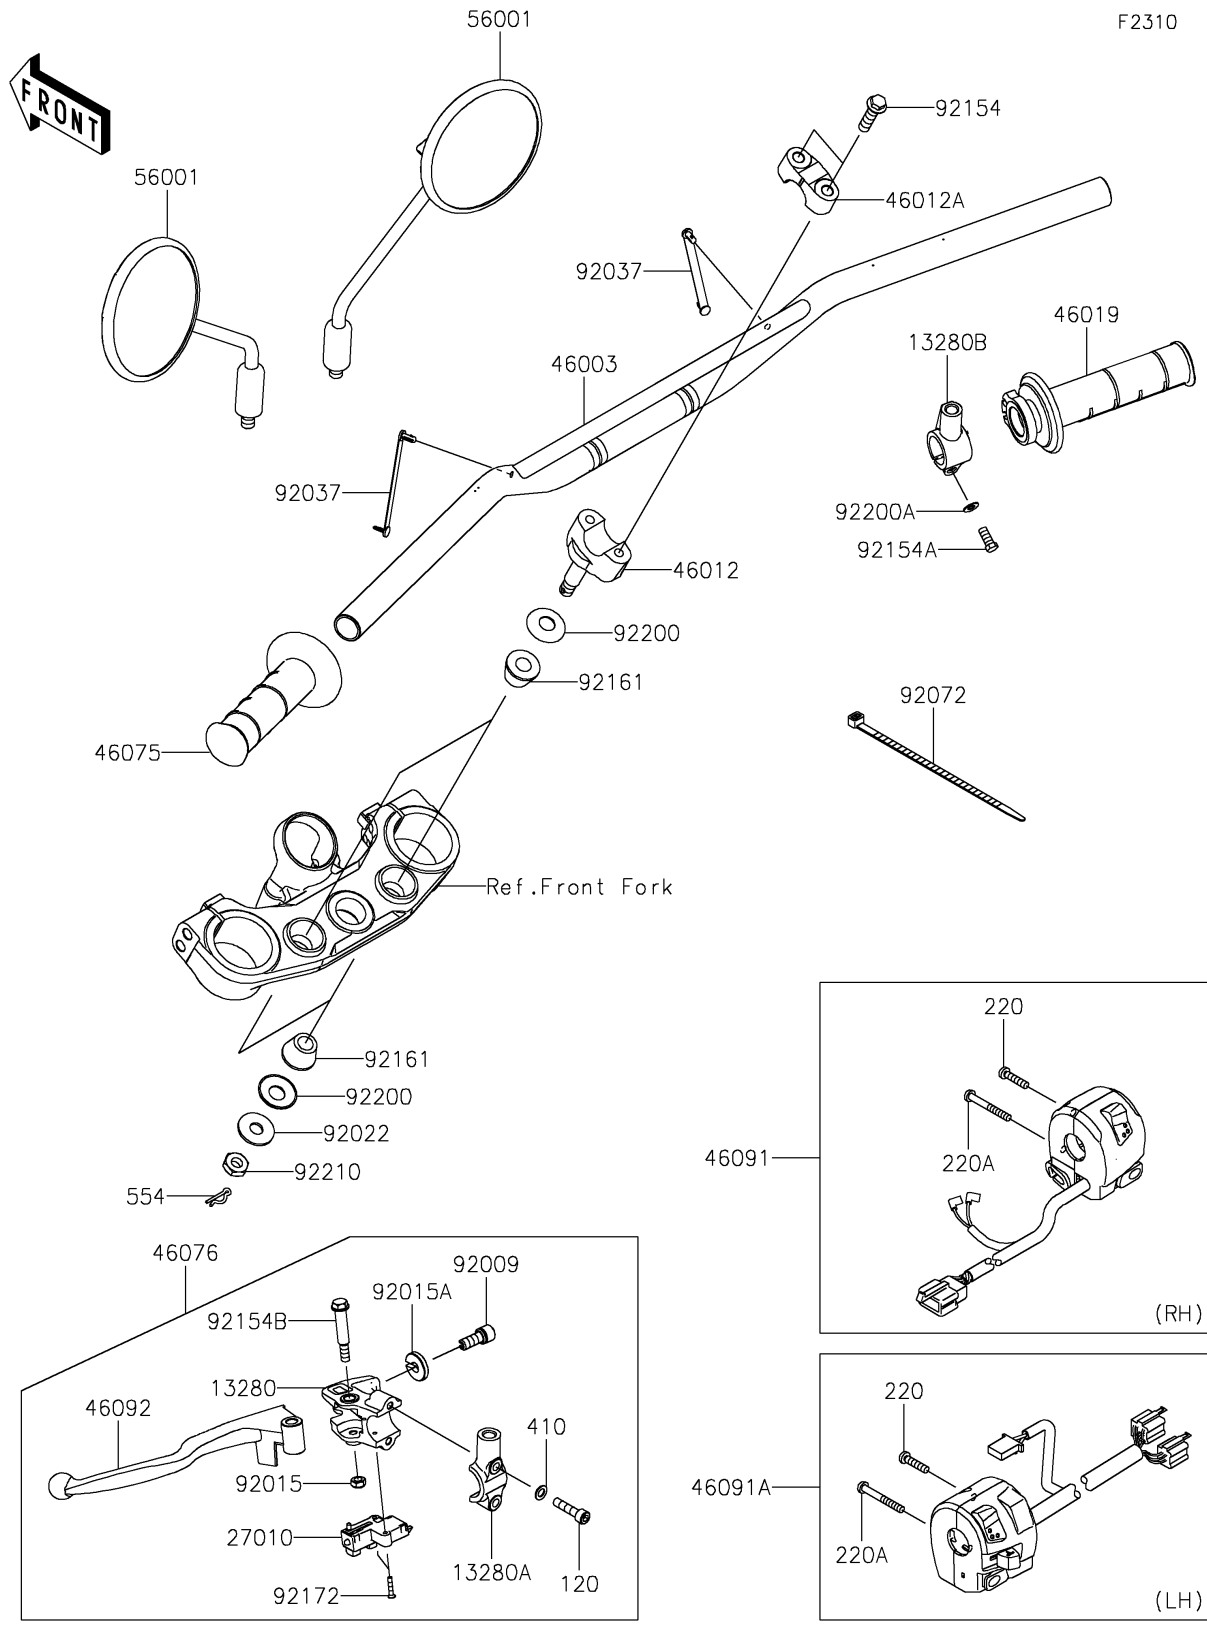

2023 KLX® 230SM ABS PARTS DIAGRAM

Handlebar

2023 KLX® 230SM ABS PARTS LIST

Handlebar

ITEM NAME	PART NUMBER	QUANTITY
HOLDER,LEVER (Ref # 13280)	13280-0929	1
HOLDER,MIRROR (Ref # 13280A)	13280-0930	1
HOLDER,MIRROR (Ref # 13280B)	13280-1000	1
SWITCH,CLUTCH (Ref # 27010)	27010-0729	1
HANDLE,F.S.BLACK (Ref # 46003)	46003-0795-18R	1
HOLDER-HANDLE,LWR,M.F.S.BLACK (Ref # 46012)	46012-0075-21P	2
HOLDER-HANDLE,UPP,M.F.S.BLACK (Ref # 46012A)	46012-0380-21P	2
GRIP-ASSY,THROTTLE (Ref # 46019)	46019-0088	1
GRIP,LH (Ref # 46075)	46075-0644	1
LEVER-ASSY-GRIP,CLUTCH (Ref # 46076)	46076-0160	1
HOUSING-ASSY-CONTROL,RH (Ref # 46091)	46091-0452	1
HOUSING-ASSY-CONTROL,LH (Ref # 46091A)	46091-0455	1
LEVER-GRIP,CLUTCH (Ref # 46092)	46092-0576	1
MIRROR-ASSY (Ref # 56001)	56001-0419	2
SCREW,CABLE ADJUST,8MM,BLACK (Ref # 92009)	92009-1134	1
NUT,LOCK,6MM,BLACK (Ref # 92015)	92015-1191	1
NUT,CABLE ADJUST LOCK,8MM,BLK (Ref # 92015A)	92015-1197	1
WASHER,10.2X28X2 (Ref # 92022)	92022-1088	2
CLAMP,SPEED,L=80.5 (Ref # 92037)	92037-1903	2
BAND,L=152 (Ref # 92072)	92072-3874	1
BOLT,FLANGED,8X30 (Ref # 92154)	92154-1246	4
BOLT,UPSET,6X22 (Ref # 92154A)	92154-1422	1
BOLT,FLANGED,6X44 (Ref # 92154B)	92154-2331	1
DAMPER,12X26X19 (Ref # 92161)	92161-2116	4
SCREW,3X16 (Ref # 92172)	92172-0183	2
WASHER,12.5X27.6X1.2 (Ref # 92200)	92200-0872	4
WASHER,6.5X11.5X0.8 (Ref # 92200A)	92200-0947	1
NUT,LOCK,10MM (Ref # 92210)	92210-1672	2
BOLT-SOCKET,6X25 (Ref # 120)	120CB0625	2

2023 KLX® 230SM ABS PARTS LIST

Handlebar

ITEM NAME	PART NUMBER	QUANTITY
SCREW-PAN-CROS,5X22 (Ref # 220)	220AB0522	2
SCREW-PAN-CROS,5X40 (Ref # 220A)	220AB0540	2
WASHER-PLAIN-SMALL,6MM (Ref # 410)	410AB0600	2
PIN-SNAP (Ref # 554)	554DA0800	2