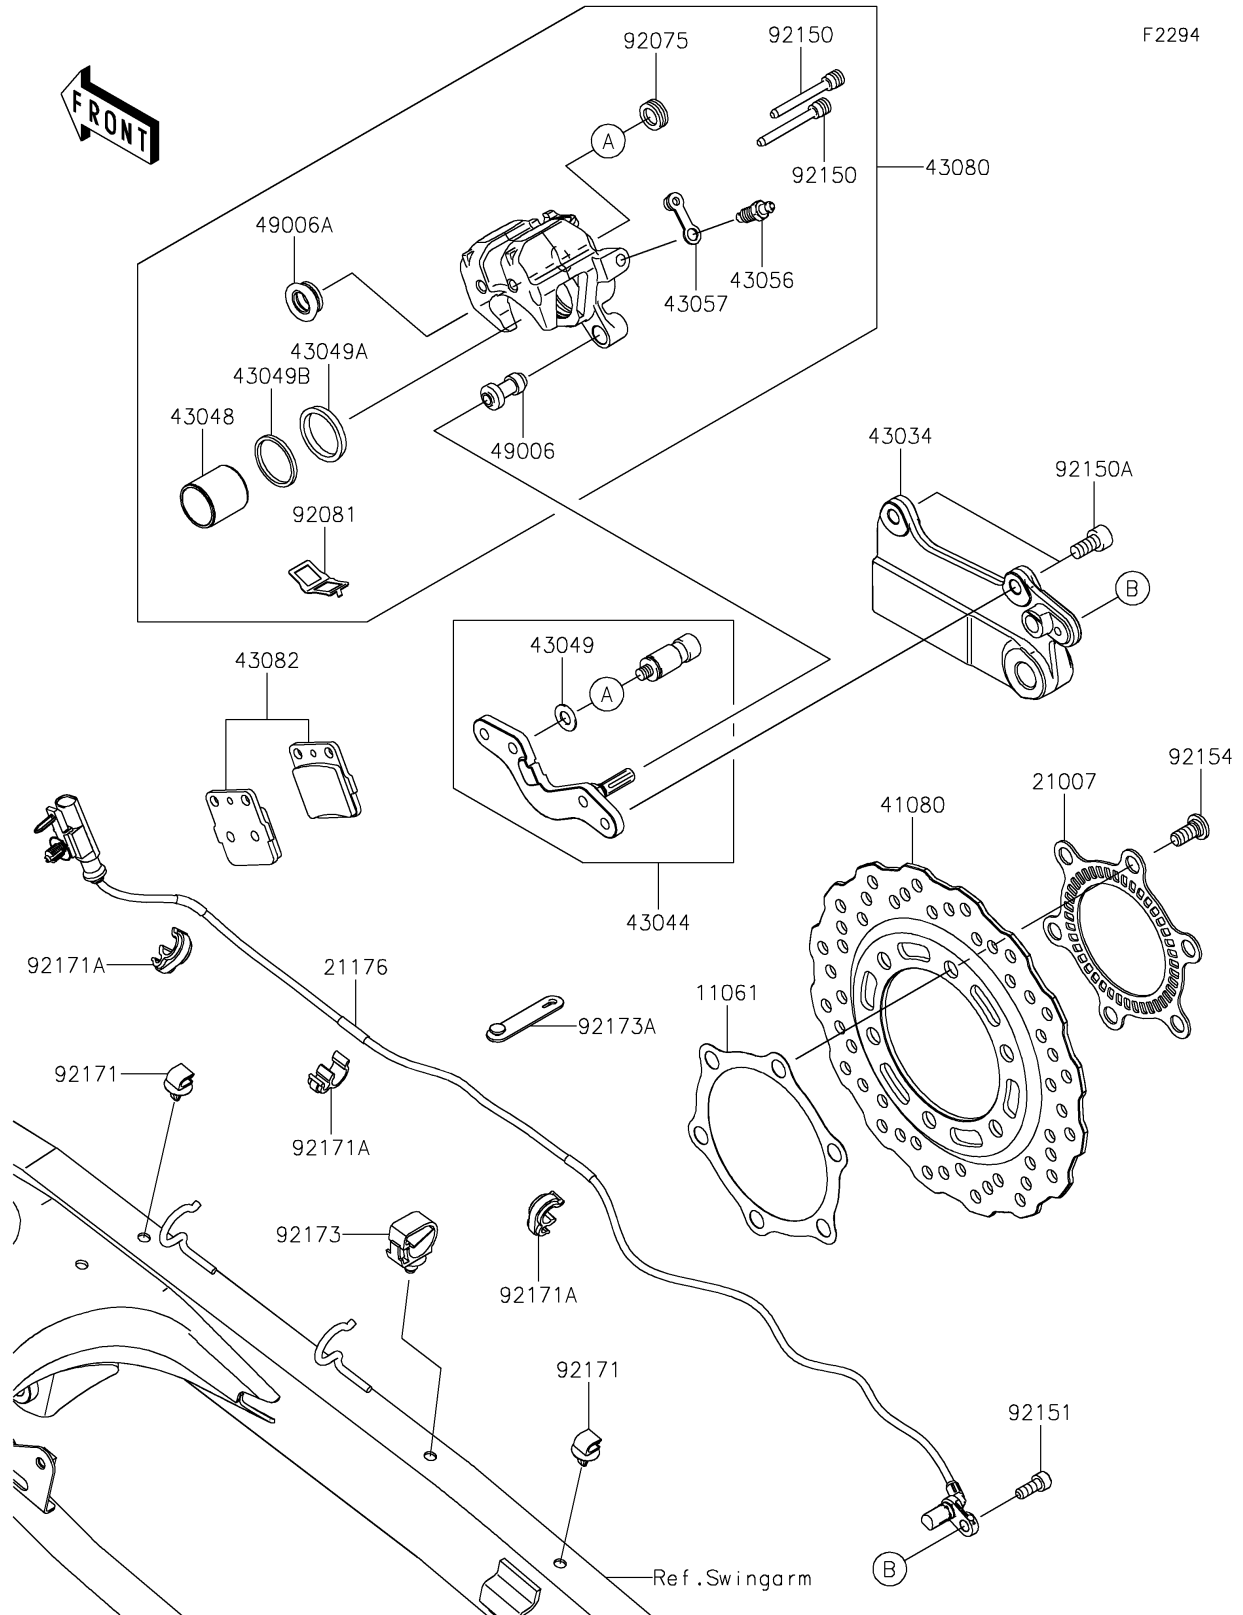

2023 KLX® 230SM ABS PARTS DIAGRAM

Rear Brake

2023 KLX® 230SM ABS PARTS LIST

Rear Brake

| ITEM NAME | PART NUMBER | QUANTITY |
|--------------------------------------|-------------|----------|
| GASKET,DISC (Ref # 11061) | 11061-1349 | 1 |
| ROTOR,SENSOR (Ref # 21007) | 21007-0683 | 1 |
| SENSOR,SPEED,RR (Ref # 21176) | 21176-0905 | 1 |
| DISC,RR (Ref # 41080) | 41080-0702 | 1 |
| HOLDER-BRAKE (Ref # 43034) | 43034-0160 | 1 |
| HOLDER-COMP-CALIPER,RR (Ref # 43044) | 43044-1076 | 1 |
| PISTON-CALIPER (Ref # 43048) | 43048-1090 | 1 |
| PACKING (Ref # 43049) | 43049-1025 | 1 |
| PACKING,PISTON SEAL (Ref # 43049A) | 43049-1060 | 1 |
| PACKING,PISTON SEAL (Ref # 43049B) | 43049-1061 | 1 |
| BREATHER-BRAKE (Ref # 43056) | 43056-0004 | 1 |
| CAP-BREATHER (Ref # 43057) | 43057-1001 | 1 |
| CALIPER-SUB-ASSY,RR (Ref # 43080) | 43080-0078 | 1 |
| PAD-ASSY-BRAKE (Ref # 43082) | 43082-0159 | 1 |
| BOOT,CALIPER (Ref # 49006) | 49006-1088 | 1 |
| BOOT,CALIPER (Ref # 49006A) | 49006-1089 | 1 |
| DAMPER (Ref # 92075) | 92075-1414 | 1 |
| SPRING,PAD (Ref # 92081) | 92081-1502 | 1 |
| BOLT (Ref # 92150) | 92150-1144 | 2 |
| BOLT,SOCKET,8X16 (Ref # 92150A) | 92150-1840 | 2 |
| BOLT (Ref # 92151) | 92151-1166 | 1 |
| BOLT,SOCKET,8X18 (Ref # 92154) | 92154-3951 | 6 |
| CLAMP (Ref # 92171) | 92171-0640 | 2 |
| CLAMP,BRAKE HOSE (Ref # 92171A) | 92171-1819 | 3 |
| CLAMP (Ref # 92173) | 92173-0861 | 1 |
| CLAMP (Ref # 92173A) | 92173-2198 | 1 |