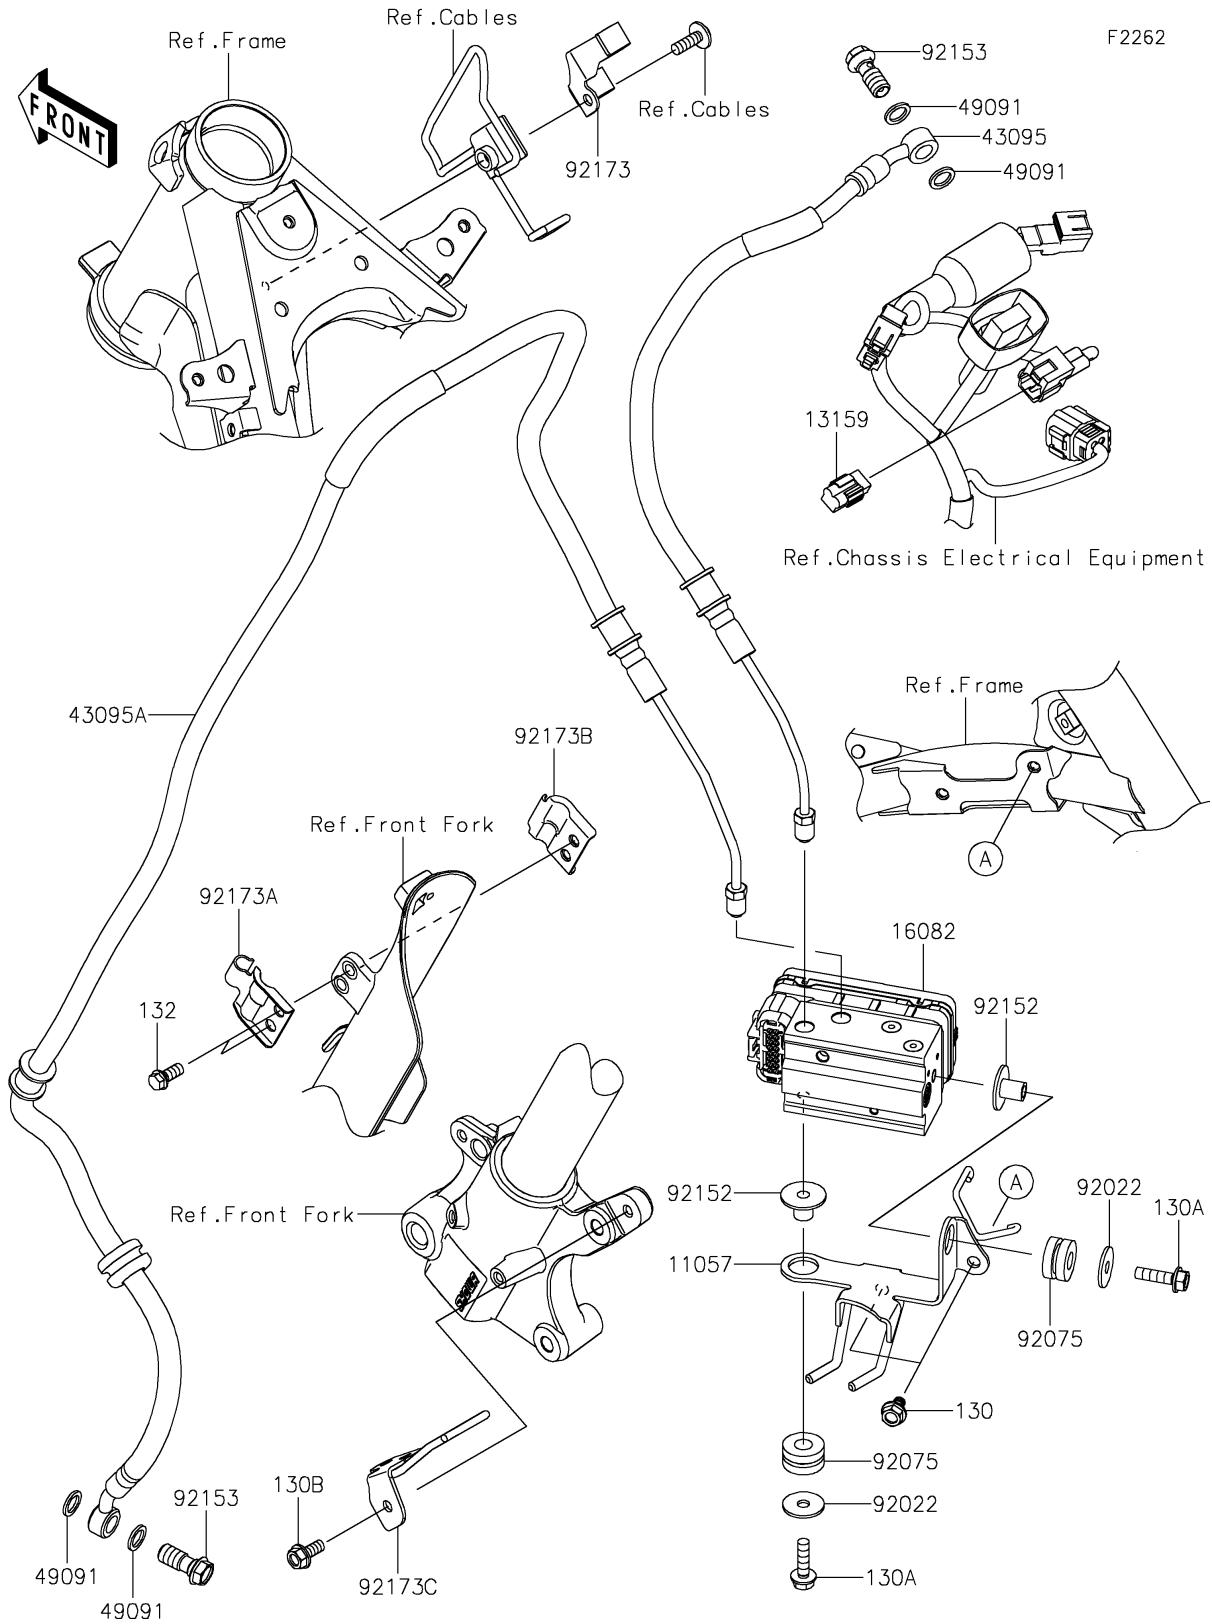

2023 KLX® 230SM ABS PARTS DIAGRAM

Brake Piping

2023 KLX® 230SM ABS PARTS LIST

Brake Piping

ITEM NAME	PART NUMBER	QUANTITY
BRACKET,ABS UNIT (Ref # 11057)	11057-2358	1
CONNECTOR (Ref # 13159)	13159-0037	1
PUMP-ASSY-OIL,ABS,BOSCH,10.3MB (Ref # 16082)	16082-0873	1
HOSE-BRAKE,ABS UNIT-FR M/C (Ref # 43095)	43095-1841	1
HOSE-BRAKE,ABS UNIT-FR CALIPER (Ref # 43095A)	43095-1843	1
WASHER-SEAL,10.1X14.5X1.5 (Ref # 49091)	49091-0001	4
WASHER,6.5X22X1.6 (Ref # 92022)	92022-237	2
DAMPER (Ref # 92075)	92075-209	2
COLLAR,6.5X10X13.6 (Ref # 92152)	92152-2204	2
BOLT,OIL,L=23 (Ref # 92153)	92153-0029	2
CLAMP (Ref # 92173)	92173-2045	1
CLAMP (Ref # 92173A)	92173-2499	1
CLAMP (Ref # 92173B)	92173-2500	1
CLAMP,BRAKE HOSE,CALIPER (Ref # 92173C)	92173-2505	1
BOLT-FLANGED,6X10 (Ref # 130)	130BA0610	2
BOLT-FLANGED,6X22 (Ref # 130A)	130BA0622	2
BOLT-FLANGED,6X14 (Ref # 130B)	130BC0614	1
BOLT-FLANGED-SMALL,6X14 (Ref # 132)	132BA0614	2